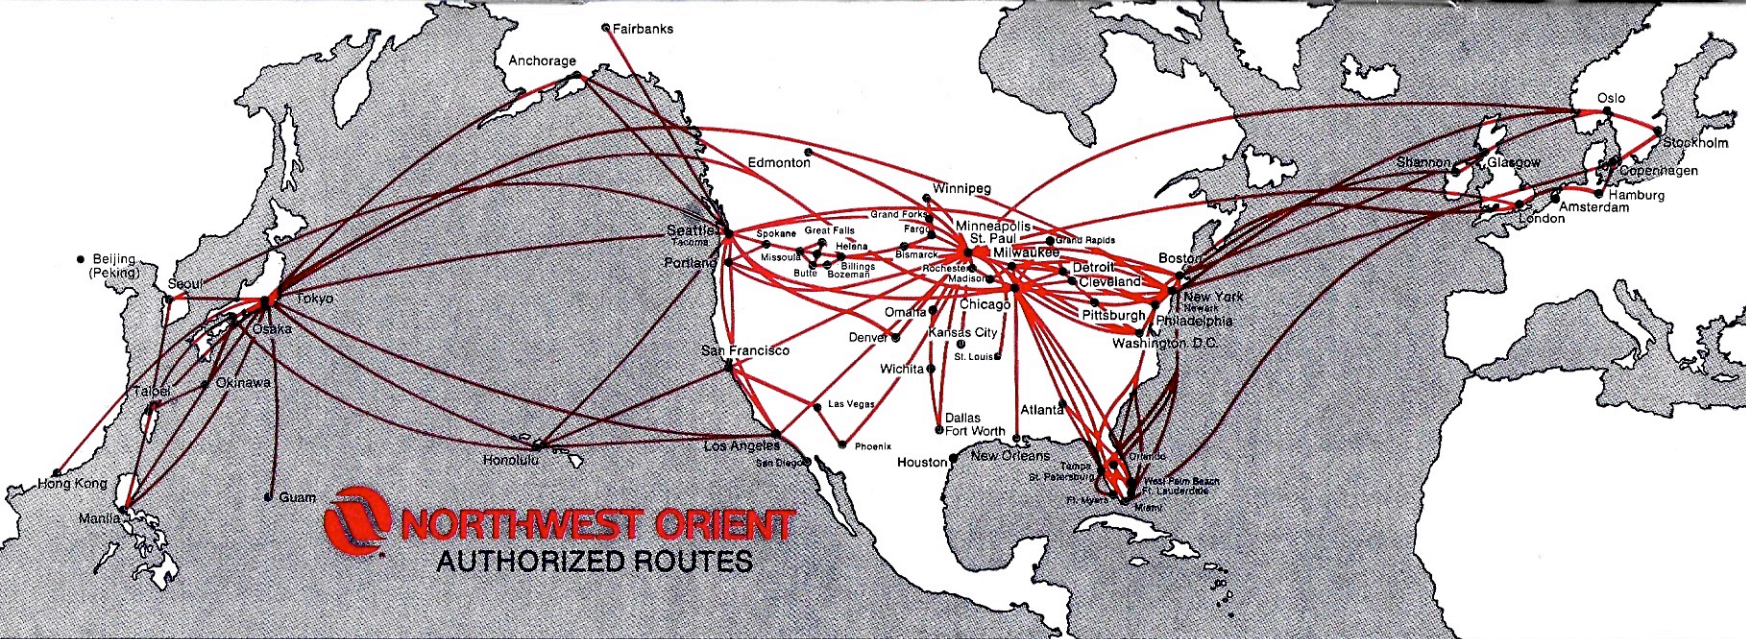

NORTHWEST ORIENT

System Timetable Effective April 24, 1983

88 NONSTOPS EVERY WEEK ACROSS THE PACIFIC.

 **NORTHWEST ORIENT**

THE WORLD IS GOING OUR  WAY.

INDEX

Quick Reference Schedules	Page	Explanation of References	Page	Flight Itineraries	Page
Air Cargo Service	2-37	Atlantic Passenger Services	39	Reservations Telephone Numbers	44-45
General Information	38	Pacific Passenger Services	41	Ticket Offices & Ground Services	46
	39		43		47

Leave	Arrive	Flight No.	Stops or Via	Freq.	Service
From: ANCHORAGE (ADT)					
For Reservations: 243-1123 For Air Freight: 266-5656					
To:					
ATLANTA (EDT)					
12 45a	8 09p	78/54/754	SEA/MSP	Daily	M
BILLINGS (MDT)					
12 45a	11 59a	78/68	SEA	Daily	S
BISMARCK (CDT)					
12 45a	2 30p	78/68	SEA	Daily	S
BOSTON (EDT)					
12 45a	5 30p	78	2	Daily	✈ DC10
7 00a	9 58p	26/76/458	SEA/ORD	Daily	M
BOZEMAN (MDT)					
12 45a	11 14a	78/68/62	SEA/GEG	Daily	S
BUTTE (MDT)					
12 45a	10 28a	78/68/62	SEA/GEG	Daily	S
CHICAGO (CDT)					
AIRPORTS: O-O'Hare M-Midway					
12 45a	3 09p	78/54/808	SEA/MSP	ExSa	M Midway
12 45a	3 25p	78/54/716	SEA/MSP	Daily	M
7 00a	6 09p	26/76	SEA	Daily	M
CLEVELAND (EDT)					
7 00a	9 00p	26/76	SEA	ExSa	M
DALLAS/FORT WORTH (CDT)					
7 00a	8 00p	26/70/575	SEA/MSP	Daily	M
DETROIT (EDT)					
12 45a	4 39p	78/54	SEA	Daily	M DC10
GRAND FORKS (CDT)					
7 00a	6 43p	26/70/467	SEA/MSP	Daily	M
GRAND RAPIDS (EDT)					
12 45a	3 58p	78/54/222	SEA/MSP	Daily	M
GREAT FALLS (MDT)					
12 45a	11 12a	78/72	SEA	ExSu	S
HELENA (MDT)					
12 45a	11 00a	78/68	SEA	Daily	S
HONOLULU, Hawaii (HST)					
12 45a	11 25a	78/87	SEA	Daily	✈ DC10
KANSAS CITY, Missouri (CDT)					
12 45a	3 00p	78/54/595	SEA/MSP	ExSa	M
LOS ANGELES (PDT)					
7 00a	2 59p	26	1	Daily	M DC10
MADISON (CDT)					
12 45a	2 33p	78/54/378	SEA/MSP	Daily	M
7 00a	7 26p	26/76/751	SEA/ORD	Daily	M
MIAMI (EDT)					
12 45a	7 55p	78/54/716	SEA/MSP	Daily	M
MILWAUKEE (CDT)					
12 45a	2 52p	78/54/542	SEA/MSP	Daily	M