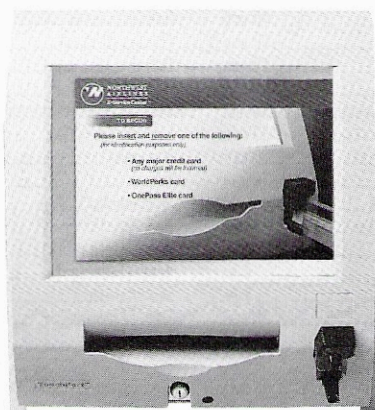

Treat yourself to travel via the WorldGateway — Detroit's open, spacious and comfortable new terminal from Northwest Airlines.[®]

CHECK YOURSELF IN AND EARN 2,000 BONUS MILES!

Through May 31, 2002, Northwest is offering a one-time check-in bonus of 2,000 miles for E-Ticket customers who check in for their flight using one of our self-service check-in options: nwa.com Check-In or an E-Service Center.SM All you have to do is register prior to check-in but no later than May 31, 2002.