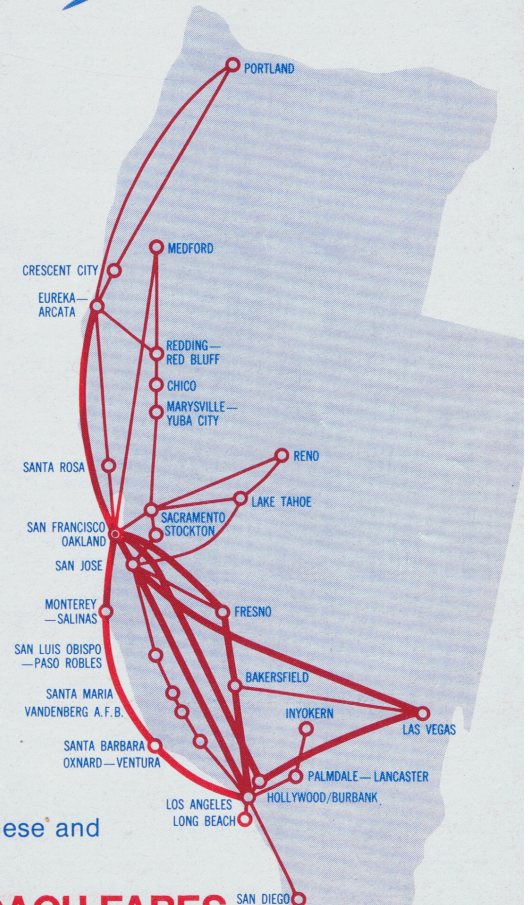

PACIFIC AIR LINES
TIMETABLE

EFFECTIVE JULY 1, 1967

**PACIFIC ANNOUNCES
NEW 727 JET SERVICE AND
NEW JET COACH FARES
WITHIN CALIFORNIA AND NEVADA**

SAN JOSE-LOS ANGELES NON STOP	\$13.50
SAN JOSE-LAS VEGAS NON STOP	\$23.81
SAN FRANCISCO-HOLLYWOOD/BURBANK NON STOP	\$13.50
SAN FRANCISCO-EUREKA NON STOP	\$17.14
SAN FRANCISCO-SANTA BARBARA ONE STOP	\$19.04
SAN FRANCISCO-FRESNO NON STOP	\$12.58
SAN FRANCISCO-BAKERSFIELD ONE STOP	\$19.04
LOS ANGELES-MONTEREY ONE STOP	\$20.00
LOS ANGELES-FRESNO ONE STOP	\$16.19
HOLLYWOOD/BURBANK-LAS VEGAS NON STOP	\$14.50
HOLLYWOOD/BURBANK-EUREKA ONE STOP	\$30.64

...AND THERE'S EVEN MORE!

See schedules for additional 727 Jet and new Prop-Jet service to these and other cities.

MORE JETS MORE SERVICE LOW JET COACH FARES

More people fly Pacific to more Pacific Coast cities than any other airline. And now ... more reasons than ever!