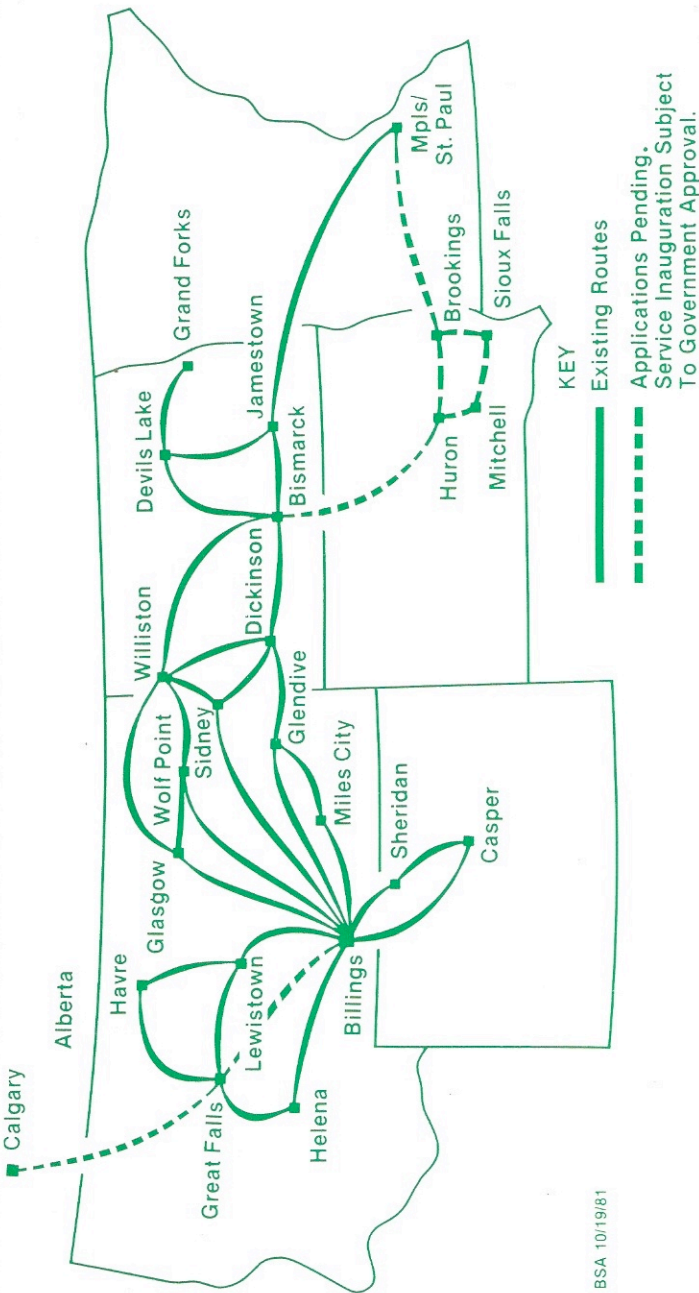

BIG SKY CONNECTIONS SAVE YOU MONEY.

As you have discovered by looking at our system timetable Big Sky makes available to you, our customer, several interline connections to destinations throughout the United States. Not only do we connect to other airlines, Big Sky offers joint fares or through fares to those same destinations. The joint fares save you a minimum of $25.00. For example the cost of a coach class ticket from Havre to Denver via Great Falls is $198.00, while just the Great Falls Denver fare is $172.00.

As you can see the cost for taking the faster more convenient flight offered by Big Sky versus driving from Havre to Great Falls is only $26.00.

The next time you want to fly, why not fly all the way and let Big Sky help you save your money at the same time.

Big Sky and your professional travel agent take pleasure in helping you obtain the lowest fare available to your destination.

BSA 10/19/81