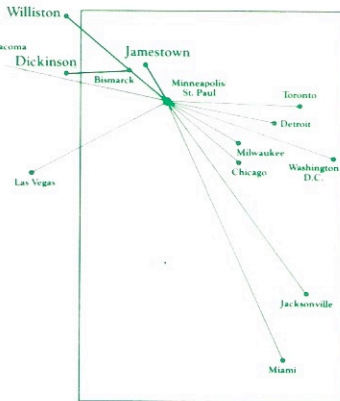

BIG SKY

AIRLINES

SYSTEM TIMETABLE
Effective October 19, 1981

BIG SKY & REPUBLIC. TEAMING UP TO TAKE YOU THERE.

EFFECTIVE OCTOBER 19, 1981
ALL TIMES SHOWN ARE LOCAL

Big Sky to
Minneapolis/
St. Paul or
Bismarck.
Republic to
more of
America.

Together, Big Sky and Republic make quite a traveling team. Big Sky flies you nonstop to Minneapolis/St. Paul from Jamestown. Big Sky also has nonstop service to Bismarck from either Williston or Dickinson. And from there Republic takes you to more of America.

Some of the great connections you'll enjoy. First you'll fly Big Sky nonstop to Minneapolis/St. Paul or Bismarck. From there, Republic connects to super cities like Atlanta, Chicago, Detroit, Jacksonville, Las Vegas, Miami, Milwaukee, Phoenix, Seattle/Tacoma, Tampa/St. Petersburg, Toronto, Tucson, Washington, D.C. and more. Take advantage of our joint fares and save. That's Big Sky and Republic... a great team to join.