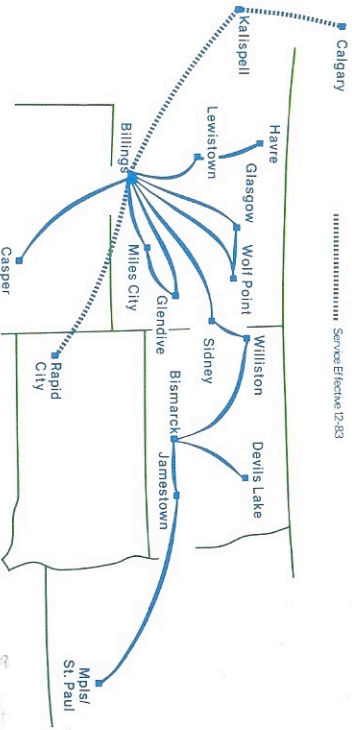

PRINTED IN U.S.A.

TIME & MONEY

The two best reasons to connect with Northwest Orient when you fly from Bismarck or Billings to one of these cities.

Atlanta	Dallas/Ft. Worth	Miami
Bismarck*	Detroit	Milwaukee
		Minneapolis/St. Paul
		New Orleans
		New York/Newark
		Philadelphia
	Fargo/Moorhead	Pittsburgh
	Ft. Lauderdale	Rochester, MN
Boston	Grand Rapids	St. Louis
Chicago	Kansas City	Tampa/St. Petersburg
Cleveland	Madison	Washington/Baltimore
		Wichita

* From Billings Only
Fares subject to government approval.

Our joint fares with Big Sky mean big savings for you. And our convenient schedules connect you with over 40 major business and vacation centers throughout the U.S. So when you book Big Sky to Billings or Bismarck, make sure your connecting flight is on Northwest Orient. For more information call toll-free **1-800-225-2525**.

OUR WAY: Working hard. Doing things right. With more convenient flights from Billings & Bismarck to more of the U.S. than any other airline. That's the Northwest Orient way.

 **NORTHWEST ORIENT**

THE WORLD IS GOING OUR WAY.

BIG SKY AIRLINES

Logan International Airport
P.O. Box 31397
Billings, MT 59107

Service Effective 12-83

Bulk Rate
U.S. Postage
PAID
Permit No. 184
Billings, MT