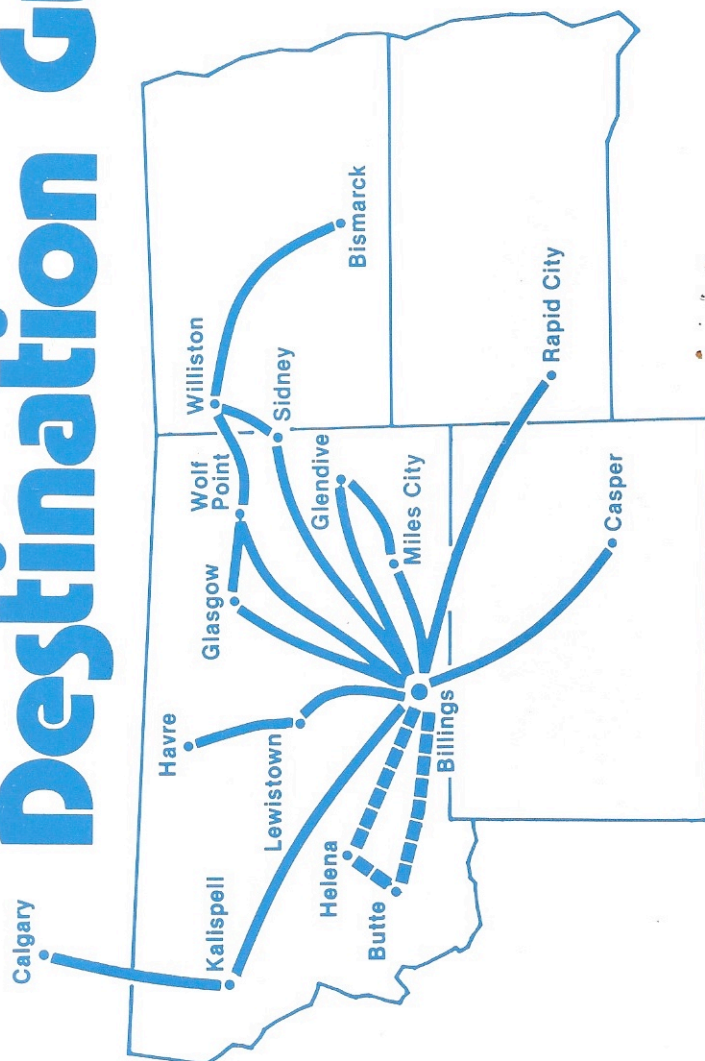

The two best reasons to connect with Northwest Orient when you fly from Bismarck or Billings to one of these cities.

Atlanta Bismarck*	Dallas/Ft. Worth Detroit	Miami Milwaukee Minneapolis/ St. Paul New Orleans New York/ Newark Philadelphia Pittsburgh Rochester, MN St. Louis Tampa/ St. Petersburg Washington/ Baltimore Wichita
Boston Chicago Cleveland	Fargo/ Moorhead Ft. Lauderdale Grand Rapids Kansas City Madison	

OUR WAY: Working hard. Doing things right. With more convenient flights from Billings & Bismarck to more of the U.S. than any other airline. That's the Northwest Orient way.

 **NORTHWEST ORIENT**

BIG SKY AIRLINES

**Big Sky Airlines Can
Connect You To
Some Of The Best
Skiing Around**

Starting December 2, Big Sky Airlines will be offering direct flights to Kalispell and Calgary—your connections to Big Mountain in Whitefish and Banff in Alberta, Canada. Enjoy all the winter sports the Northwest is famous for... cross-country skiing, ice fishing, snowmobiling and much more. Big Sky Airlines is your connection to winter fun.

Don't be a no-show. Please cancel your reservations when unable to fly with us.

Destination Guide

BIG SKY AIRLINES

..... Proposed route

BIG SKY AIRLINES

Logan International Airport
P.O. Box 31397
Billings, MT 59107