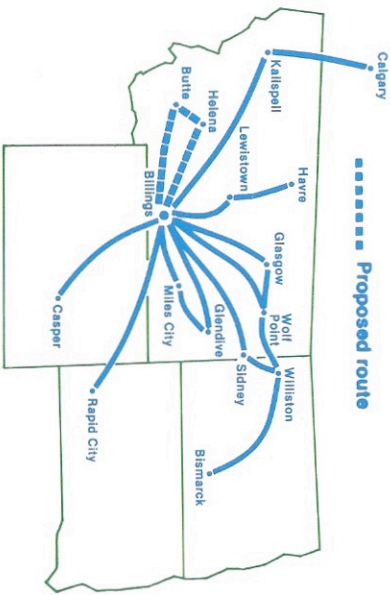

The two best reasons to connect with Northwest Orient when you fly from Bismarck or Billings to one of these cities.

Atlanta Bismarck*	Dallas/Ft. Worth Detroit	Miami Milwaukee Minneapolis/ St. Paul New Orleans New York/ Newark Philadelphia Pittsburgh Rochester, MN St. Louis Tampa/ St. Petersburg Washington/ Baltimore Wichita
Boston Chicago Cleveland	Fargo/ Moorhead Ft. Lauderdale Grand Rapids Kansas City Madison	

Don't be a no-show. Please cancel your reservations when unable to fly with us.

Destination Guide

BIG SKY AIRLINES

..... Proposed route

BIG SKY AIRLINES

Logan International Airport
P.O. Box 31397
Billings, MT 59107