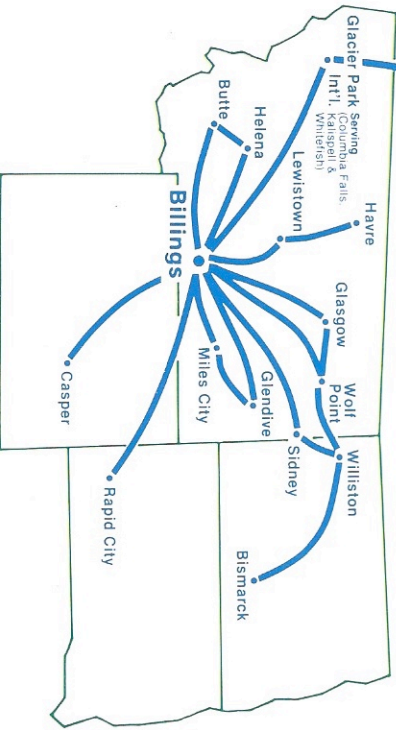

Atlanta	Dallas/Ft. Worth	Miami
Bismarck*	Detroit	Milwaukee
		Minneapolis/St. Paul
		New Orleans
		New York/Newark
		Philadelphia
	Fargo/Moorhead	Pittsburgh
		Rochester, MN
Boston	Ft. Lauderdale	St. Louis
Chicago	Grand Rapids	Tampa/St. Petersburg
Cleveland	Kansas City	Washington/Baltimore
	Madison	Wichita

RAMADA
INN

OFFERING:
Group Rates,
Corporate Rates,
Weekend Rates.

I-90
& Mallowney Lane
Billings, Montana
248-7151

BIG SKY AIRLINES

Logan International Airport

P.O. Box 31397

Billings, MT 59107

Calgary