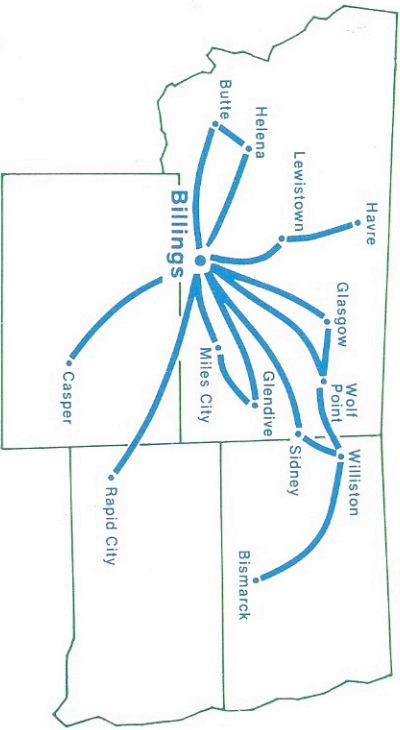

BIG SKY AIRLINES

SYSTEM TIMETABLE

**EFFECTIVE
MARCH 5, 1984**

**BIG SKY
AIRLINES**

TIME & MONEY

The two best reasons to connect with Northwest Orient when you fly from Bismarck or Billings to one of these cities.

Atlanta Bismarck*	Dallas/Ft. Worth Detroit	Miami Milwaukee Minneapolis/ St. Paul New Orleans New York/ Newark Philadelphia Pittsburgh Rochester, MN St. Louis Tampa/ St. Petersburg Washington/ Baltimore Wichita
	Fargo/ Moorhead	
Boston Chicago Cleveland	Ft. Lauderdale Grand Rapids Kansas City Madison	

OUR WAY: Working hard. Doing things right. With more convenient flights from Billings & Bismarck to more of the U.S. than any other airline. That's the Northwest Orient way.

 **NORTHWEST ORIENT**

THE WORLD IS GOING OUR WAY.

EFFECTIVE MARCH 5, 1984

ALL TIMES SHOWN ARE LOCAL
PRINTED IN U.S.A.

BIG SKY AIRLINES

Logan International Airport

P.O. Box 31397

Billings, MT 59107

Bulk Rate
U.S. Postage
PAID
Permit No. 184
Billings, MT