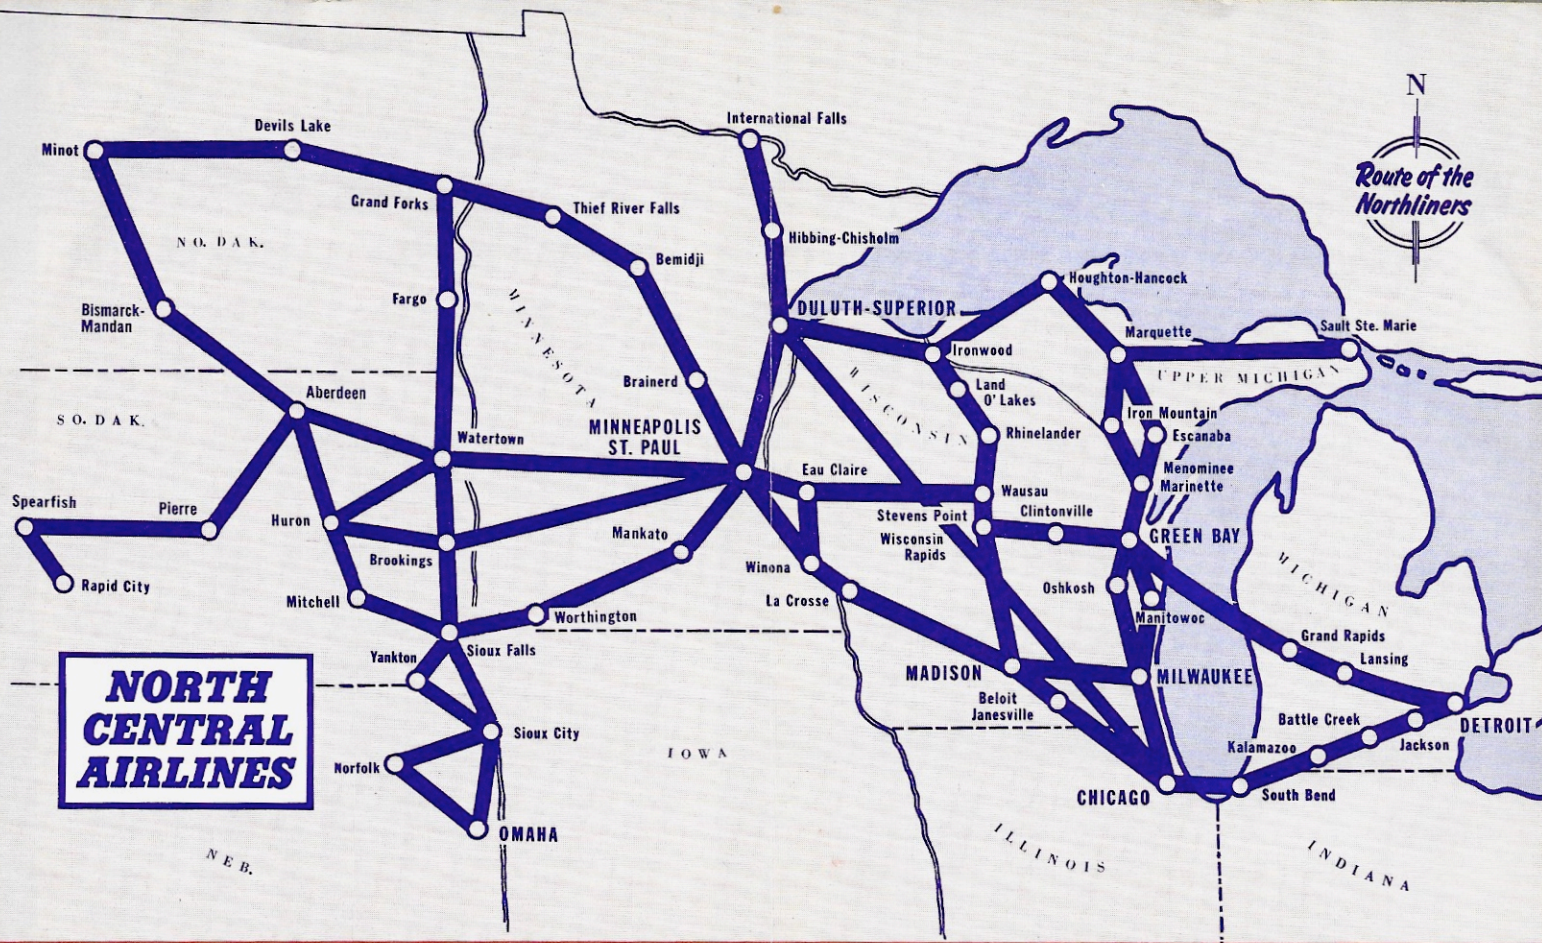

NORTH CENTRAL

AIRLINES

Now in service

Super Northliners

CONVAIR

**EFFECTIVE
JUNE 1, 1959**

**NORTH
CENTRAL
AIRLINES**

RESERVATIONS—INFORMATION—GROUND TRANSPORTATION

*Seasonal Service, June 1-September 30
 †Limousine Service Available to Neenah—\$3.00, Menasha—\$3.50 and Appleton—\$4.50.
 *\$4.50 one psgr. and \$1.50 each additional psgr.
 † Scheduled Helicopter service available between Midway and O'Hare airports and to the downtown area.

- ROUTE OF THE NORTHLINERS -
NORTH CENTRAL AIRLINES, INC.

6201 34th AVENUE SOUTH • MINNEAPOLIS 50, MINNESOTA

SCHEDULE EFFECTIVE JUNE 1, 1959

NORTHBOUND

MINNESOTA • WISCONSIN • MICHIGAN • ILLINOIS • INDIANA