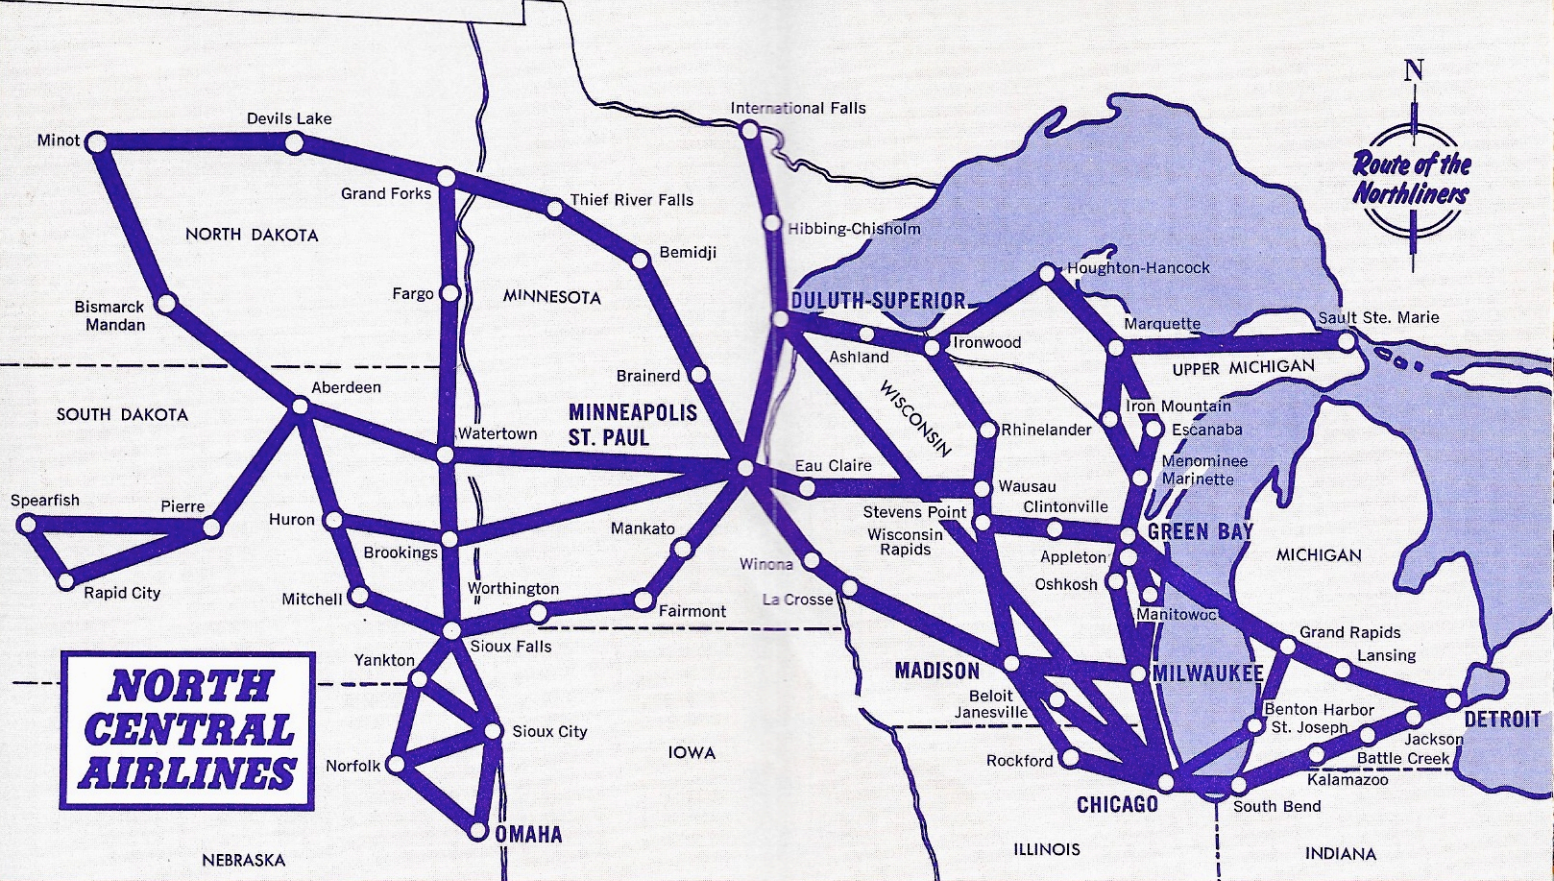

RESERVATIONS—INFORMATION—GROUND TRANSPORTATION