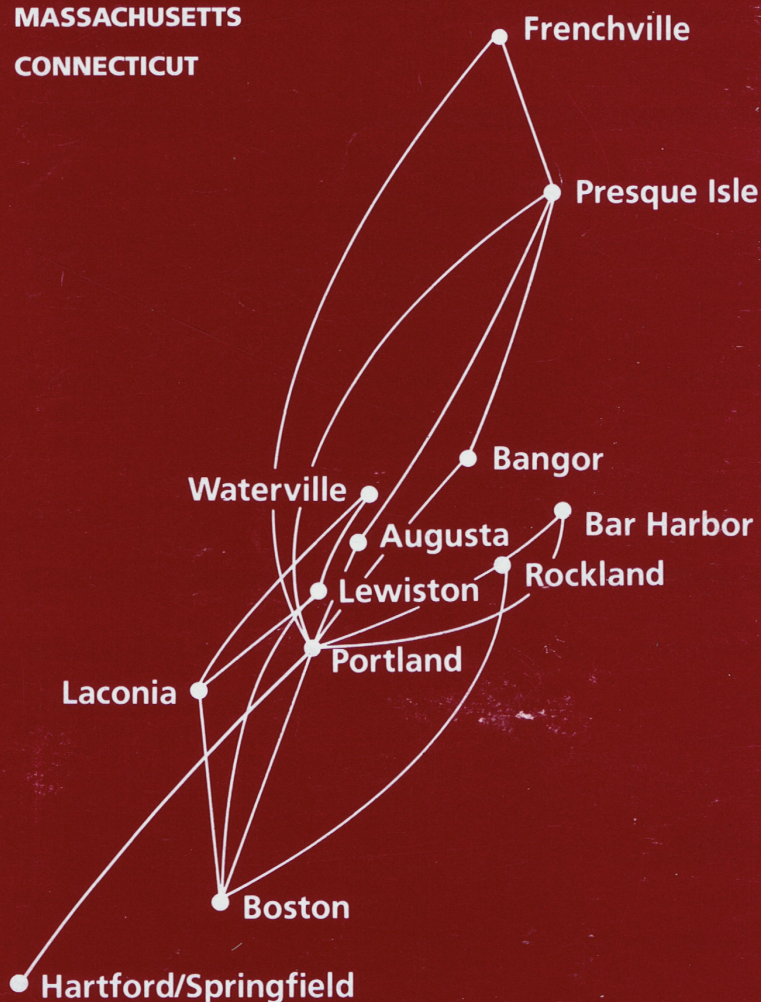

# **NORTHEAST EXPRESS**

NORTHEAST EXPRESS  
REGIONAL AIRLINES

**NEW HAMPSHIRE**

**MAINE**

**MASSACHUSETTS**

**CONNECTICUT**

**RESERVATIONS AND  
INFORMATION**

(207) 942-9303

### ROCKLAND

Reservations: In Maine 1-800-322-1008 Outside Maine 1-800-323-0030  
Air Freight 207-594-2157

TO	LEAVE	ARRIVE	FLT. NO.	STOPS	DAYS
Bar Harbor	10:30A	10:50A	1922	0	X6,7
	10:50A	11:10A	1924	0	6
	2:50P	3:10P	1926	0	5,6,7
Boston	7:35P	7:55	1928	0	5
	7:20A	8:15A	1921	0	X6,7
	8:20A	9:15A	1923	0	6
	12:00P	12:55P	1925	0	Daily
	4:15P	5:10P	1927	0	X6

### BAR HARBOR

Reservations: In Maine 1-800-322-1008 Outside Maine 1-800-323-0030  
Air Freight 207-667-2490

TO	LEAVE	ARRIVE	FLT. NO.	STOPS	DAYS
Boston	7:50A	9:15A	1923	1	6
	11:30A	12:55P	1925	1	Daily
	3:45P	5:10P	1927	1	5,7
Rockland	7:50A	8:10A	1923	0	6
	11:30A	11:50A	1925	0	Daily
	3:45P	4:05P	1927	0	5&7