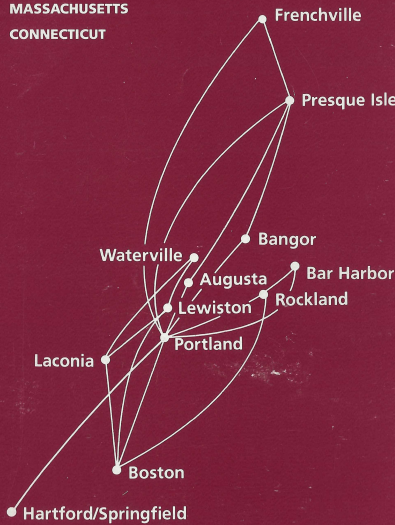

ROCKLAND

Reservations: In Maine 1-800-322-1008 Outside Maine 1-800-323-0030
Air Freight 207-594-2157

TO	LEAVE	ARRIVE	FLT. NO.	STOPS	DAYS
Bar Harbor	10:30A	10:50A	1922	0	X6,7
	10:50A	11:10A	1924	0	6
	2:50P	3:10P	1926	0	5,6,7
Boston	7:35P	7:55	1928	0	5
	7:20A	8:15A	1921	0	X6,7
	8:20A	9:15A	1923	0	6
	12:00P	12:55P	1925	0	Daily
	4:15P	5:10P	1927	0	X6

X = except, 6 = Saturday, 7 = Sunday

WATERVILLE

Reservations: In Maine 1-800-322-1008 Outside Maine 1-800-323-0030
Air Freight 207-872-5998

TO	LEAVE	ARRIVE	FLT. NO.	STOPS	DAYS
Boston	7:05A	8:25A	1961	1	X7
	12:05P	1:25P	1967	1	X7
	4:40P	6:00P	1969	1	X6
Augusta	7:05A	7:20A	1961	0	X7
	12:05P	12:20P	1967	0	X7
	4:40P	4:55P	1969	0	X6

X = except, 6 = Saturday, 7 = Sunday

TIMETABLE

Effective September 18, 1989

NORTHEAST EXPRESS

NORTHEAST EXPRESS REGIONAL AIRLINES

NEW HAMPSHIRE
MAINE
MASSACHUSETTS
CONNECTICUT

RESERVATIONS AND INFORMATION
(207) 942-9303
In Maine 1-800-322-1008
Outside Maine 1-800-323-0030

AUGUSTA

Reservations: In Maine 1-800-322-1008 Outside Maine 1-800-323-0030
Air Freight 207-622-3240

TO	LEAVE	ARRIVE	FLT. NO.	STOPS	DAYS
Frenchville	8:55A	10:45A	1432	1	X6,7
	6:05P	7:50P	1435	1	X6
Waterville	10:10A	10:25A	1962	0	X7
	4:00P	4:15P	1968	0	X6
Presque Isle	7:50P	8:05P	1972	0	X6
	8:55A	10:05A	1432	0	X6,7
Boston	4:05P	5:05P	1970	0	6
	6:05P	7:15P	1435	0	X6,7
	11:45P	12:40A	1965	0	7
Boston	7:30A	8:25A	1961	0	X7
	12:30P	1:25P	1967	0	X7
	5:05P	6:00P	1969	0	X6

X = except, 6 = Saturday, 7 = Sunday

BANGOR

Reservations: In Maine 1-800-322-1008 Outside Maine 1-800-323-0030
Air Freight 207-941-0268

TO	LEAVE	ARRIVE	FLT. NO.	STOPS	DAYS
Boston	12:10A	1:45P	1405	1	7
	9:10A	10:45A	1902/1432	1	X6,7
Frenchville	2:25P	3:45P	1904/1434	1	X6,7
	6:25P	7:50P	1906/1436	1	X6,7
	6:25P	7:50P	1406	1	7
Portland	7:35A	8:15A	1901	0	X6,7
	12:10P	2:50P	1405	0	7
	2:10P	2:50P	1905	0	X6,7
Presque Isle	5:25P	6:05P	1907	0	X6
	9:10A	9:55A	1902	0	X6,7
	2:25P	3:10P	1904	0	X6,7
Hartford/Springfield	6:25P	7:10P	1406	0	7
	6:25P	7:10P	1906	0	X6,7
	7:35A	9:25A	1901	1	X6,7
Hartford/Springfield	2:10P	4:00P	1905	1	X6,7
	5:25P	7:15P	1907	1	X6

X = except, 6 = Saturday, 7 = Sunday

BAR HARBOR

Reservations: In Maine 1-800-322-1008 Outside Maine 1-800-323-0030
Air Freight 207-667-2490

TO	LEAVE	ARRIVE	FLT. NO.	STOPS	DAYS
Boston	7:50A	9:15A	1923	1	6
	11:30A	12:55P	1925	1	Daily
	3:45P	5:10P	1927	1	5,7
Rockland	7:50A	8:10A	1923	0	6
	11:30A	11:50A	1925	0	Daily
	3:45P	4:05P	1927	0	5&7

X = except, 6 = Saturday, 7 = Sunday

NORTHEAST EXPRESS

NORTHEAST EXPRESS REGIONAL AIRLINES

(207) 942-9303
In Maine 1-800-322-1008
Outside Maine 1-800-323-0030

continued