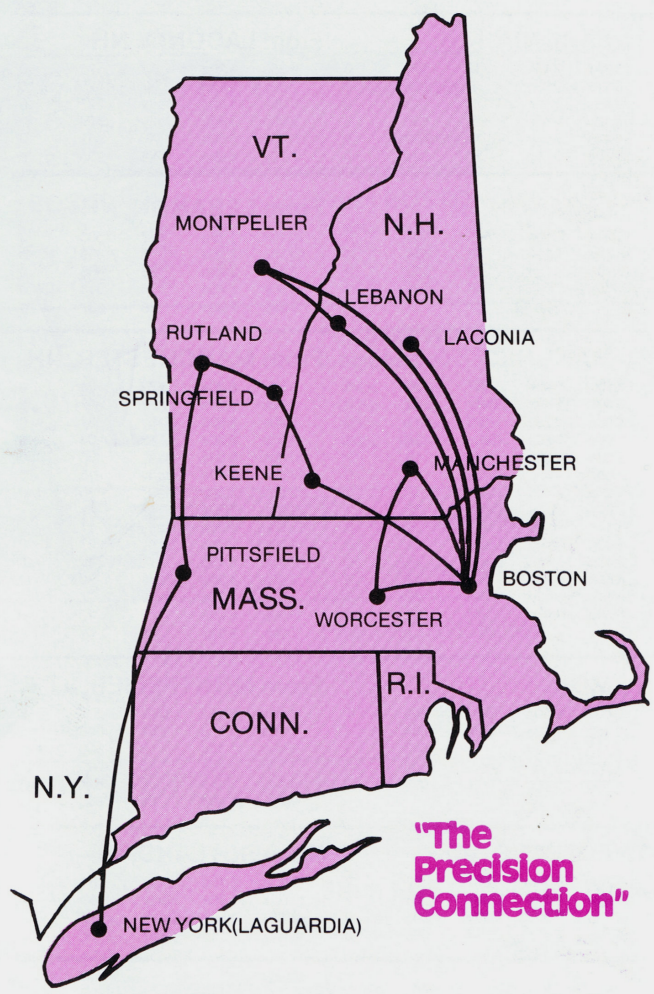

precision airlines

SYSTEM FLIGHT SCHEDULE

EFFECTIVE
APRIL 26, 1981