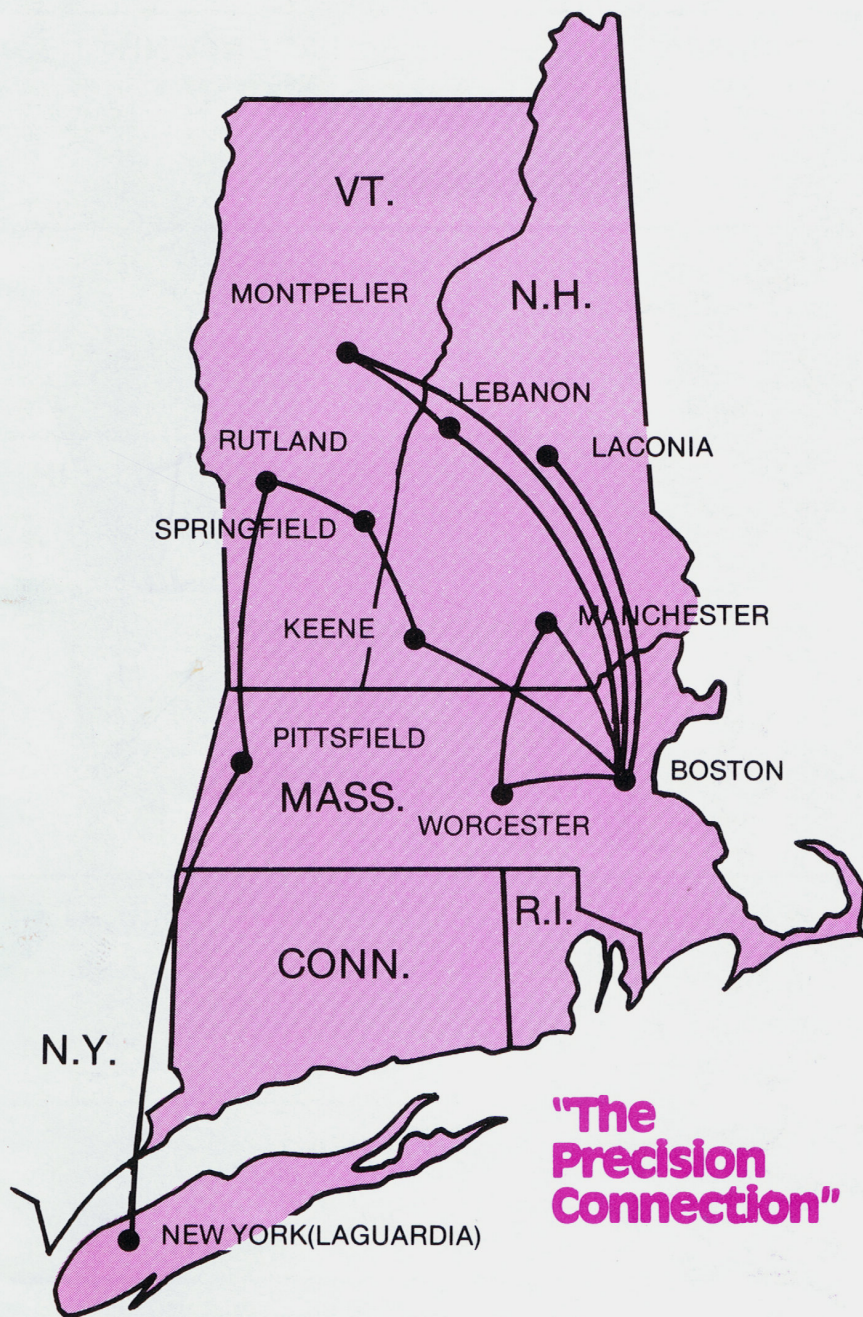

precision airlines

SYSTEM FLIGHT SCHEDULE

EFFECTIVE

APRIL 26, 1981

BOSTON - BOS Eastern Gate 14
 Reservations: 800-451-4221
 Air Freight: 617-569-5950

To KEENE, NH
 8:30a 9:05a X67 262 0
 12:05p 12:40p Daily 264 0
 4:11p 4:45p Daily 266 0
 6:10p 6:45p X67 268 0