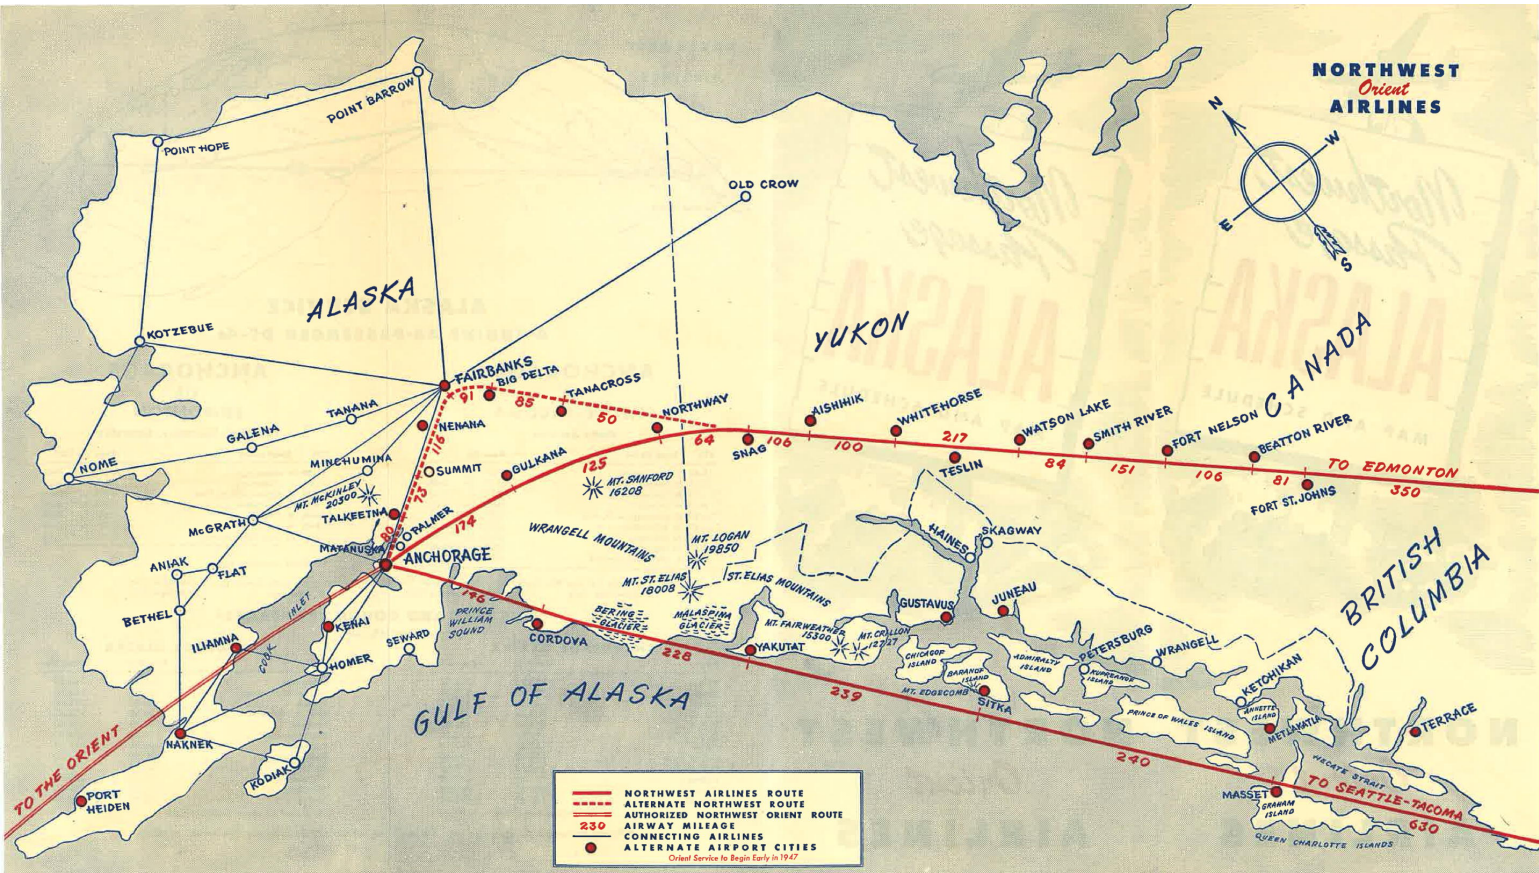

**ONE WAY AND ROUND TRIP FARES\***

Plus 15% Tax

**ANCHORAGE, ALASKA**

From	One Way	Round Trip
Billings	155.25	286.50
Bismarck	173.90	323.80
Butte	145.55	267.10
Chicago	205.45	386.90
Detroit	216.90	409.80
Duluth-Superior	199.40	374.80
Fargo	183.05	342.10
Grand Forks	186.20	348.40
Great Falls	148.80	273.60
Helena	145.55	267.10
Madison	203.45	382.90
Miles City	161.95	299.90

Children under 12—one half fare

**ANCHORAGE, ALASKA**

From	One Way	Round Trip
Milwaukee	205.45	386.90
St. Paul-Minneapolis	193.05	362.10
Missoula	140.25	256.50
New York-Newark	238.30	452.60
*Portland	126.25	228.50
Duluth-Superior	199.40	374.80
Rochester	196.20	368.40
Seattle-Tacoma	120.00	216.00
Spokane	132.15	240.30
Wenatchee	126.00	228.00
Winnipeg	192.20	360.40
Yakima	126.00	228.00

\*Via United Air Lines—Seattle-Portland

\* Fares between Anchorage and Twin Cities, or points East apply via either routing.

**NORTHWEST  
Orient  
AIRLINES**

ALASKA

YUKON

CANADA

BRITISH COLUMBIA

GULF OF ALASKA

TO THE ORIENT

TO EDMONTON

TO SEATTLE-TACOMA

POINT BARROW  
 POINT HOPE  
 KOTZEBUE  
 FAIRBANKS  
 NOME  
 GALENA  
 TAKANA  
 MINCHUMINA  
 NENANA  
 OSUMMIT  
 BULKANA  
 TANACROSS  
 NORTHWAY  
 AISHIHIK  
 WHITEHORSE  
 WATSON LAKE  
 SMITH RIVER  
 FORT NELSON  
 BEATTON RIVER  
 FORT ST. JOHNS  
 ANCHORAGE  
 OTALMER  
 MAFARUSUK  
 ANIAK  
 FLAT  
 BETHEL  
 ILIAMNA  
 KENAI  
 HOMER  
 SEWARD  
 PRINCE WILLIAM SOUND  
 CORDOVA  
 WRANGELL MOUNTAINS  
 MOUNT LOGAN 19850  
 MOUNT ST. ELIAS 18008  
 ST. ELIAS MOUNTAINS  
 MALASPINA GLACIER  
 MOUNT FAIRWEATHER 15300  
 MOUNT COLLIER 14727  
 CHICKOOP ISLAND  
 BARBARA ISLAND  
 MOUNT EDORCUMB  
 SITKA  
 JUNEAU  
 GUSTAVUS  
 HAINES  
 SKAGWAY  
 ADMIRALTY ISLAND  
 PRINCE OF WALES ISLAND  
 WRANGELL  
 KETCHIKAN  
 METLAKATLA  
 TERRACE  
 MASSET  
 GRAMM ISLAND  
 QUEEN CHARLOTTE ISLANDS  
 VECOTE STRAIT  
 91  
 85  
 50  
 64  
 106  
 100  
 217  
 84  
 151  
 106  
 81  
 350  
 174  
 125  
 125  
 16208  
 186  
 228  
 239  
 240  
 630