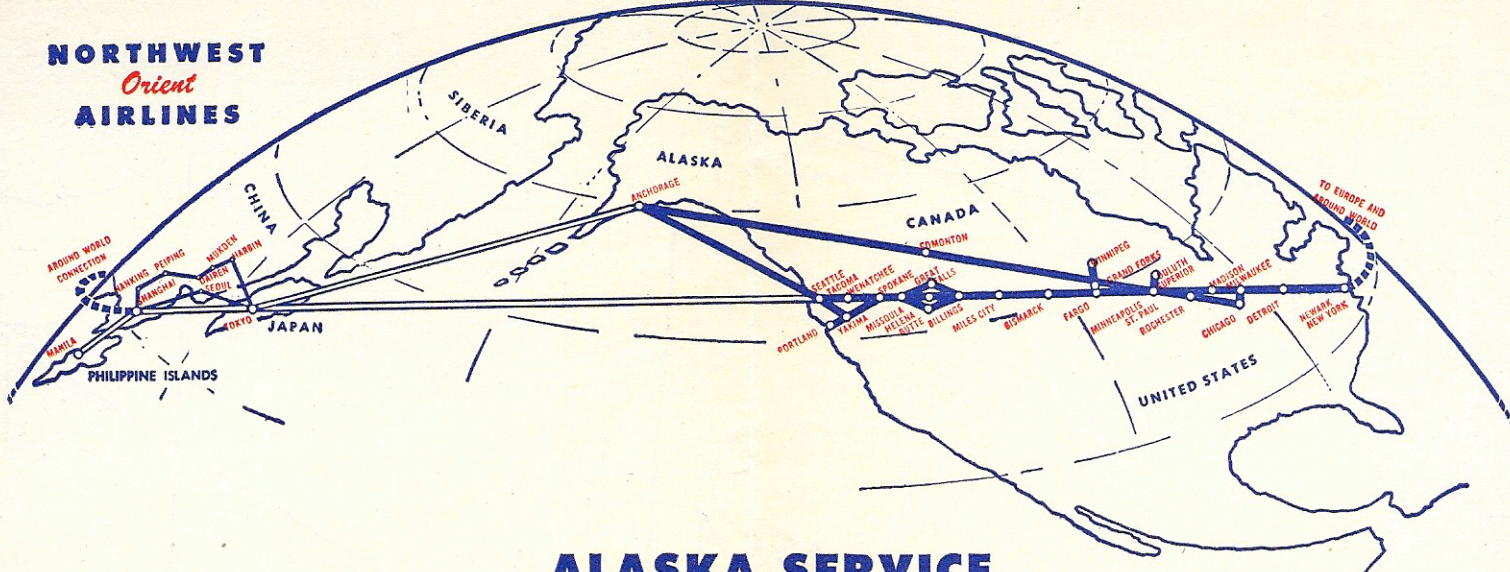

NORTHWEST
Orient
AIRLINES

ALASKA SERVICE

4-ENGINE 44-PASSENGER DC-4s

ANCHORAGE

VIA

SEATTLE-TACOMA

Daily Service

ANCHORAGE

VIA

EDMONTON

Tuesday, Thursday, Saturday

820	Read Down		Read Up	821
11:45	Lv Anchorage	(AST)	Ar	9:15
9:15	Ar Seattle	(PST)	Lv	3:45
*11:30	Ar Spokane	(PST)	Lv	*10:45
*4:35	Ar Billings	(MST)	Lv	*9:25
*11:10	Ar Minneapolis-St. Paul	(CST)	Lv	*5:45
*1:25	Ar Milwaukee	(CST)	Lv	*11:35
*2:10	Ar Chicago	(CST)	Lv	*2:40
*7:20	Ar Detroit	(EST)	Lv	*10:40
*6:30	Ar New York-Newark	(EST)	Lv	*12:15

†830	Read Down		Read Up	†831
11:00	Lv Anchorage	(AST)	Ar	8:45
8:55	Ar Edmonton	(MST)	Lv	4:10
3:25	Ar Minneapolis-St. Paul	(CST)	Lv	10:50
*5:55	Ar Milwaukee	(CST)	Lv	*6:50
*6:45	Ar Chicago	(CST)	Lv	*8:00
*8:45	Ar Detroit	(EST)	Lv	*10:40
*12:20	Ar New York-Newark	(EST)	Lv	*12:15

*Via NWA connecting flight

†Flights 830 and 831 Depart from Minneapolis-St. Paul and Anchorage on Tuesdays, Thursdays and Saturdays Only.
§Fuel Stop Only   *Via Connecting Flight   P. M. Bold Type   A. M. Light Type

ONE WAY AND ROUND TRIP FARES*

Plus 15% Tax

ANCHORAGE, ALASKA

From	One Way	Round Trip
Billings	155.25	286.50
Bismarck	173.90	323.80
Butte	145.55	267.10
Chicago	205.45	386.90
Detroit	216.90	409.80
Duluth-Superior	199.40	374.80
Fargo	183.05	342.10
Grand Forks	186.20	348.40
Great Falls	148.80	273.60
Helena	145.55	267.10
Madison	203.45	382.90
Miles City	161.95	299.90

Children under 12—one half fare

ANCHORAGE, ALASKA

From	One Way	Round Trip
Milwaukee	205.45	386.90
St. Paul-Minneapolis	193.05	362.10
Missoula	140.25	256.50
New York-Newark	238.30	452.60
*Portland	126.25	228.50
Duluth-Superior	199.40	374.80
Rochester	196.20	368.40
Seattle-Tacoma	120.00	216.00
Spokane	132.15	240.30
Wenatchee	126.00	228.00
Winnipeg	192.20	360.40
Yakima	126.00	228.00

*Via United Air Lines—Seattle-Portland

* Fares between Anchorage and Twin Cities, or points East apply via either routing.