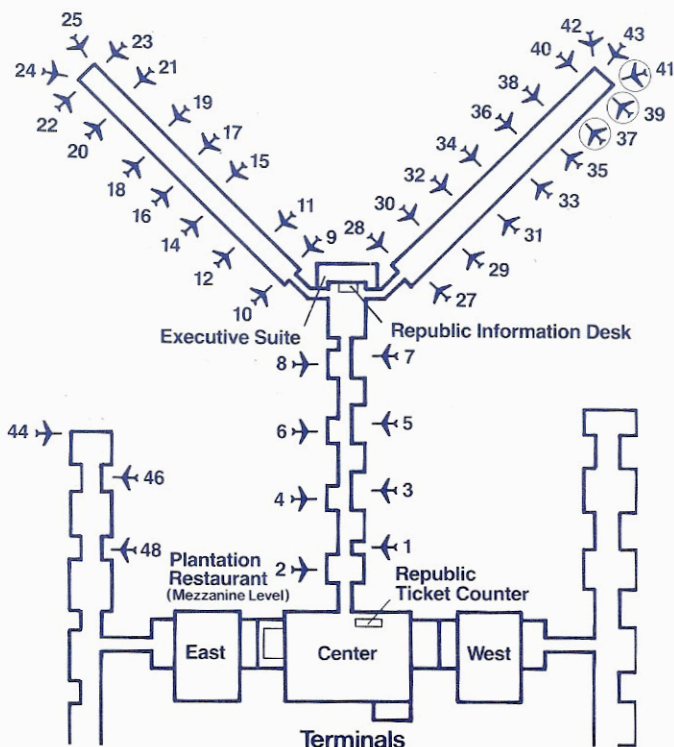

A Guide to Republic Airlines and Republic Express Gates at Memphis International Airport

✈ Indicates Republic Airline gates.

⊕✈ Indicates Republic Express gates.

Republic Express

Smart Connections^{SM}

For reservations and information call
Republic Airlines **1-800-441-1414**.