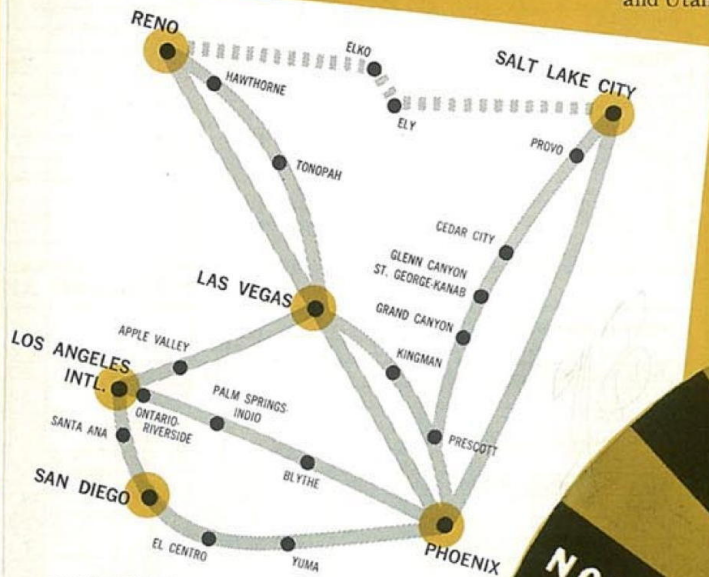

Effective December 1, 1957

BONANZA

AIR LINES

11 years of scheduled service
serving 22 resort cities in
California, Arizona, Nevada
and Utah

Coming Soon
New air route between
Salt Lake City and Phoenix

BONANZA AIRLINES

Effective: December 1, 1957

SYSTEM SCHEDULE

All Schedule Times Shown in Local Time

SOUTHBOUND AND WESTBOUND

Effective December 1, 1957	Read Down	1	51	21	45	Ex. Sun. 31	Sun. Only 31	3	5	23	53	47	7	33	25	9
RENO* (PST) Lv						10:00a	10:00a									6:25p
Hawthorne Lv						10:45a	Non-stop									Non-stop
Tonopah Lv						11:30a	stop									8:55p
LAS VEGAS* Ar						12:45p	12:15p									
LAS VEGAS* Lv	6:00a	6:30a						12:00m	2:00p		3:00p		5:10p			9:25p
Apple Valley* (PST) Lv		7:35a									4:05p					
Kingman* (MST) Lv	7:45a							Non-stop	3:45p				Non-Stop			Non-stop
Prescott* Lv	8:30a							2:40p	5:10p				7:50p			12:05a
PHOENIX* Ar	9:10a															
PHOENIX* Lv			7:25a	9:55a						2:10p		4:40p			7:30p	
Yuma* (MST) Lv			8:35a							3:20p					8:40p	
El Centro* (PST) Lv			8:15a							3:00p					8:20p	
San Diego* Lv			9:05a							3:50p					9:10p	
Santa Ana-Laguna Beach* Lv			9:45a							4:30p					9:55p	
Blythe* Lv					10:00a								4:45p			
Palm Springs-Indio# Lv					10:50a								5:35p			
Riverside* Lv					11:25a								6:10p			
Ontario* Lv		8:00a										4:30p				
LOS ANGELES* (Int'l) (PST) Ar		8:30a	10:05a		11:55a					4:50p	5:00p	6:40p				10:15p