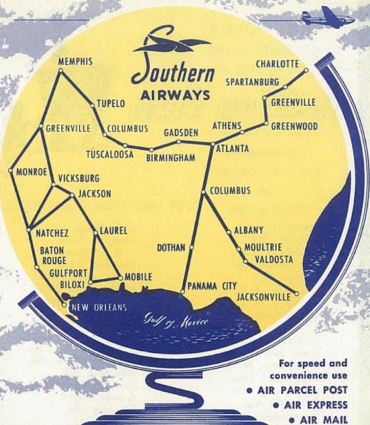

AT LEAST 20 MINUTES BEFORE FLIGHT TIME. check in at the ticket counter, to assure on-time departure of your flight. Reservations not claimed at least 10 minutes prior to flight time may be cancelled.

SOUTHERN TICKET OFFICES

Heart of Atlanta MOTEL
Courtland and Harris Sts.
Air Conditioning • Restaurant • Free Parking
Television • Telephone • Swimming Pool
2 blocks from DOWNTOWN PEACHTREE

Completely Modern • Centrally Located
Air-Conditioned • Free Parking

THE BATTLE HOUSE
cuisine by RESTAURANT
MOBILE ALABAMA LaJayette

HERTZ *Southeastern*
Rent-A-Car
VALDOSTA, GEORGIA

RATES
$8.00 Daily
$37.50 Weekly
$1.00 Hour
$2.50 Minimum
Plus 8¢ per mi.
All Ins. incl.

COMPLETE SYSTEM SCHEDULES

HOTEL Wm R. BARRINGER
Charlotte, N. C.
• 100% Air-Conditioned Throughout
• Charlotte's Newest and Finest
• Outstanding Banquet & Convention Facilities

dale's RESTAURANT
PEACHTREE AND IVY STREETS
Atlanta JA.4-7741

Phone 3-7421
HOTEL
COLONIAL Courts HOTEL
65 ROOMS • SWIMMING POOL AIR-CONDITIONED INSIDE CITY Phone 3-5393

Phone 3-7421
HOTEL
GREENVILLE
225 Rooms • 200 Air-Conditioned Convent to Textile Hall and Downtown
Phone 3-5393
GREENVILLE, S. C.'s finest hotels!

Southbound and Westbound

ALL FLIGHTS DAILY (Except As Noted)	Read Down	Origin										CITY CODE							
		341	351	201	355	111	101	091	505	105	357		347	307	207	117	Ex Su	507	209
CHARLOTTE	(EST) Lv																		
SPARTANBURG	(EST) Lv																		
GREENVILLE & C.	(EST) Lv																		
GREENWOOD	(EST) Lv																		
ATHENS	(EST) Lv																		
ATLANTA	(EST) Lv																		
ATLANTA	(EST) Lv																		
ATHENS	(EST) Lv																		
VALDOSTA	(EST) Lv																		
VALDOSTA	(EST) Lv																		
MOULTRIE	(EST) Lv																		
ALBANY	(EST) Lv																		
VALDOSTA	(EST) Lv																		
JACKSONVILLE	(EST) Lv																		
DOTHAN	(CST) Lv																		
PANAMA CITY	(CST) Lv																		
GADSDEN	(CST) Lv																		
BIRMINGHAM	(CST) Lv																		
TUSCALOOSA	(CST) Lv																		
COLUMBUS, Miss.	(CST) Lv																		
COLUMBUS, Miss.	(CST) Lv																		
TUPELO	(CST) Lv																		
MEMPHIS	(CST) Lv																		
MEMPHIS	(CST) Lv																		
GREENVILLE, Miss.	(CST) Lv																		
GREENVILLE, Miss.	(CST) Lv																		
MONROE	(CST) Lv																		
VICKSBURG	(CST) Lv																		
JACKSON	(CST) Lv																		
JACKSON	(CST) Lv																		
VICKSBURG	(CST) Lv																		
NATCHEZ	(CST) Lv																		
BATON ROUGE	(CST) Lv																		
NEW ORLEANS	(CST) Lv																		
LAUREL	(CST) Lv																		
GULFPORT-BILOXI	(CST) Lv																		
MOBILE	(CST) Lv																		
GULFPORT-BILOXI	(CST) Lv																		

AT LEAST 20 MINUTES BEFORE FLIGHT TIME. check in at the ticket counter, to assure on-time departure of your flight. Reservations not claimed at least 10 minutes prior to flight time may be cancelled.