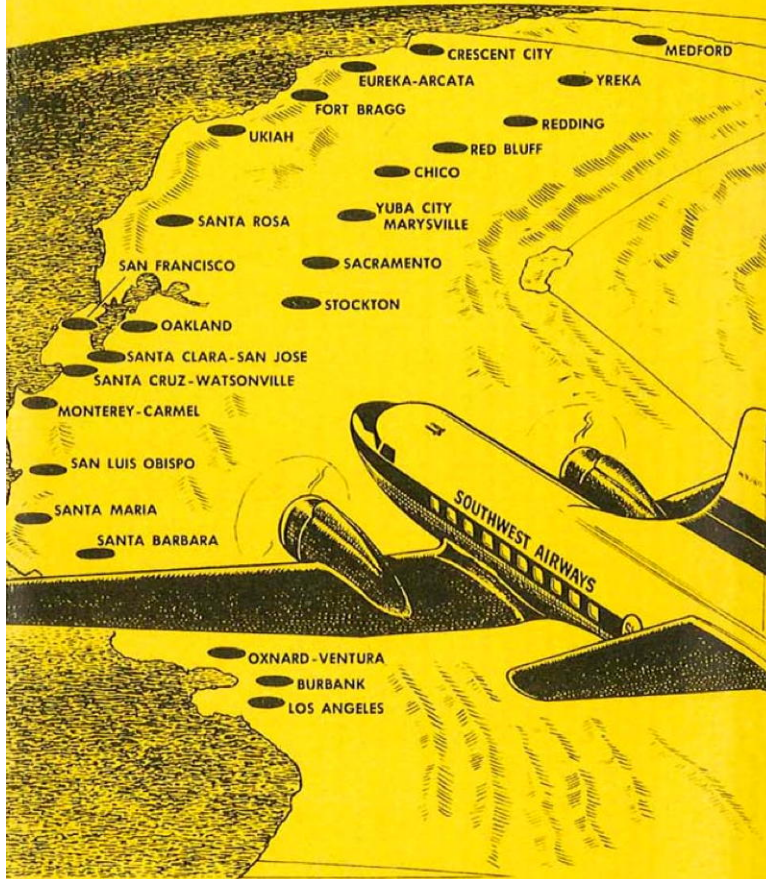

EFFECTIVE JULY 1, 1955 • COMPLETE TIMETABLE

Above all * fly
SOUTHWEST
AIRWAYS

**SERVES MORE CALIFORNIA CITIES THAN
ANY OTHER SCHEDULED AIRLINE**

**More than a
Million Passengers**
have flown
Southwest Airways!

**155 Daily Flights
between
32 West Coast Cities**

Above all * fly

SOUTHWEST AIRWAYS

PASSENGERS ☆ AIRMAIL ☆ AIR EXPRESS ☆ AIR FREIGHT

READ DOWN

READ UP

SOUTHWEST AIRWAYS SCHEDULES

EFFECTIVE JULY 1, 1955
All Times Shown are LOCAL Times
AM - Light Face PM - Dark Face

EXPLANATION OF REFERENCE MARKS
M - Martinliner (except between Eureka-Arcata and Medford)
C-C - Connecting Flight
AAL - American Airlines
WAL - Western Air Lines
SWA - Southwest Airways
TWA - Trans World Airlines
UAL - United Air Lines
N - Not a common Carrier
Flight Operated under and subject to terms of U. S. Navy Contract
Holidays: New Years, Washington's Birthday, Memorial Day, July 4th, Labor Day, Thanksgiving and Christmas.

PARTIAL SCHEDULE OF FLIGHT CONNECTIONS BETWEEN IMPORTANT CITIES. Grid showing flight numbers and times between cities like Medford, Eureka-Arcata, Redding, Chico, Sacramento, Oakland, San Francisco, Stockton, San Jose-Santa Clara, Monterey-Carmel (Fl. Ord), Santa Barbara, Burbank (Lockheed A. T.), and Los Angeles (In'l).