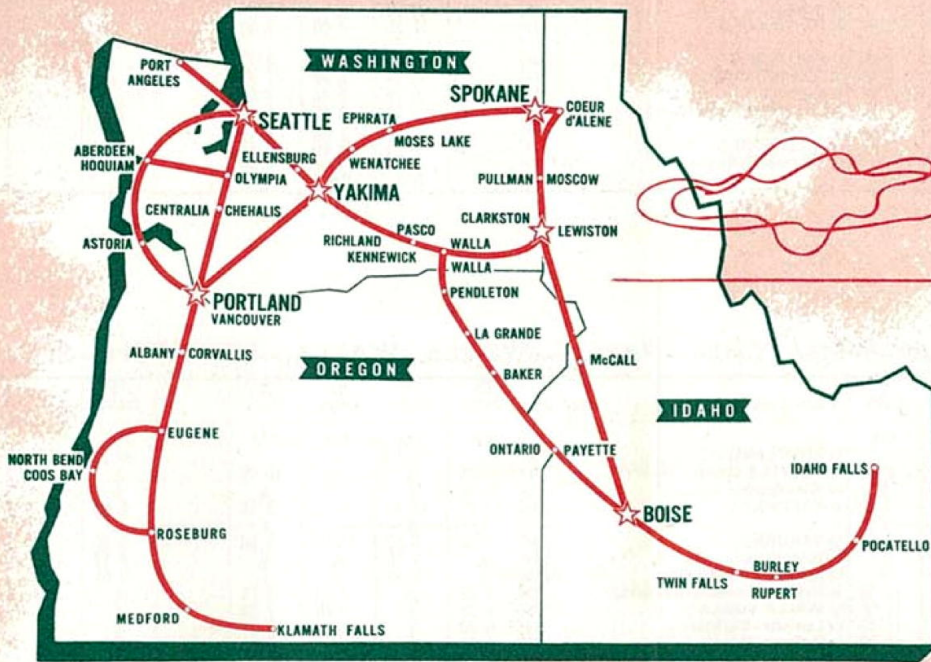

# WEST COAST AIRLINES

TIMETABLE

SERVING PAUL BUNYAN'S EMPIRE

PASSENGERS • AIR MAIL • AIR FREIGHT • AIR EXPRESS

# WEST COAST AIRLINES

A SCHEDULED AIRLINE

## WE *Specialize* IN QUICK HOPS

In Washington, Oregon and Idaho, West Coast Airlines has more scheduled landings and departures than all the other scheduled airlines combined.

A WCA plane takes off or lands somewhere in the Pacific Northwest every three minutes from early morning 'til night each day every day of the year.

It all adds up to quick, convenient service **WHEREVER** you go, in Washington, Oregon and Idaho. You're just a short hop away, by WCA!

EFFECTIVE NOVEMBER 1, 1954