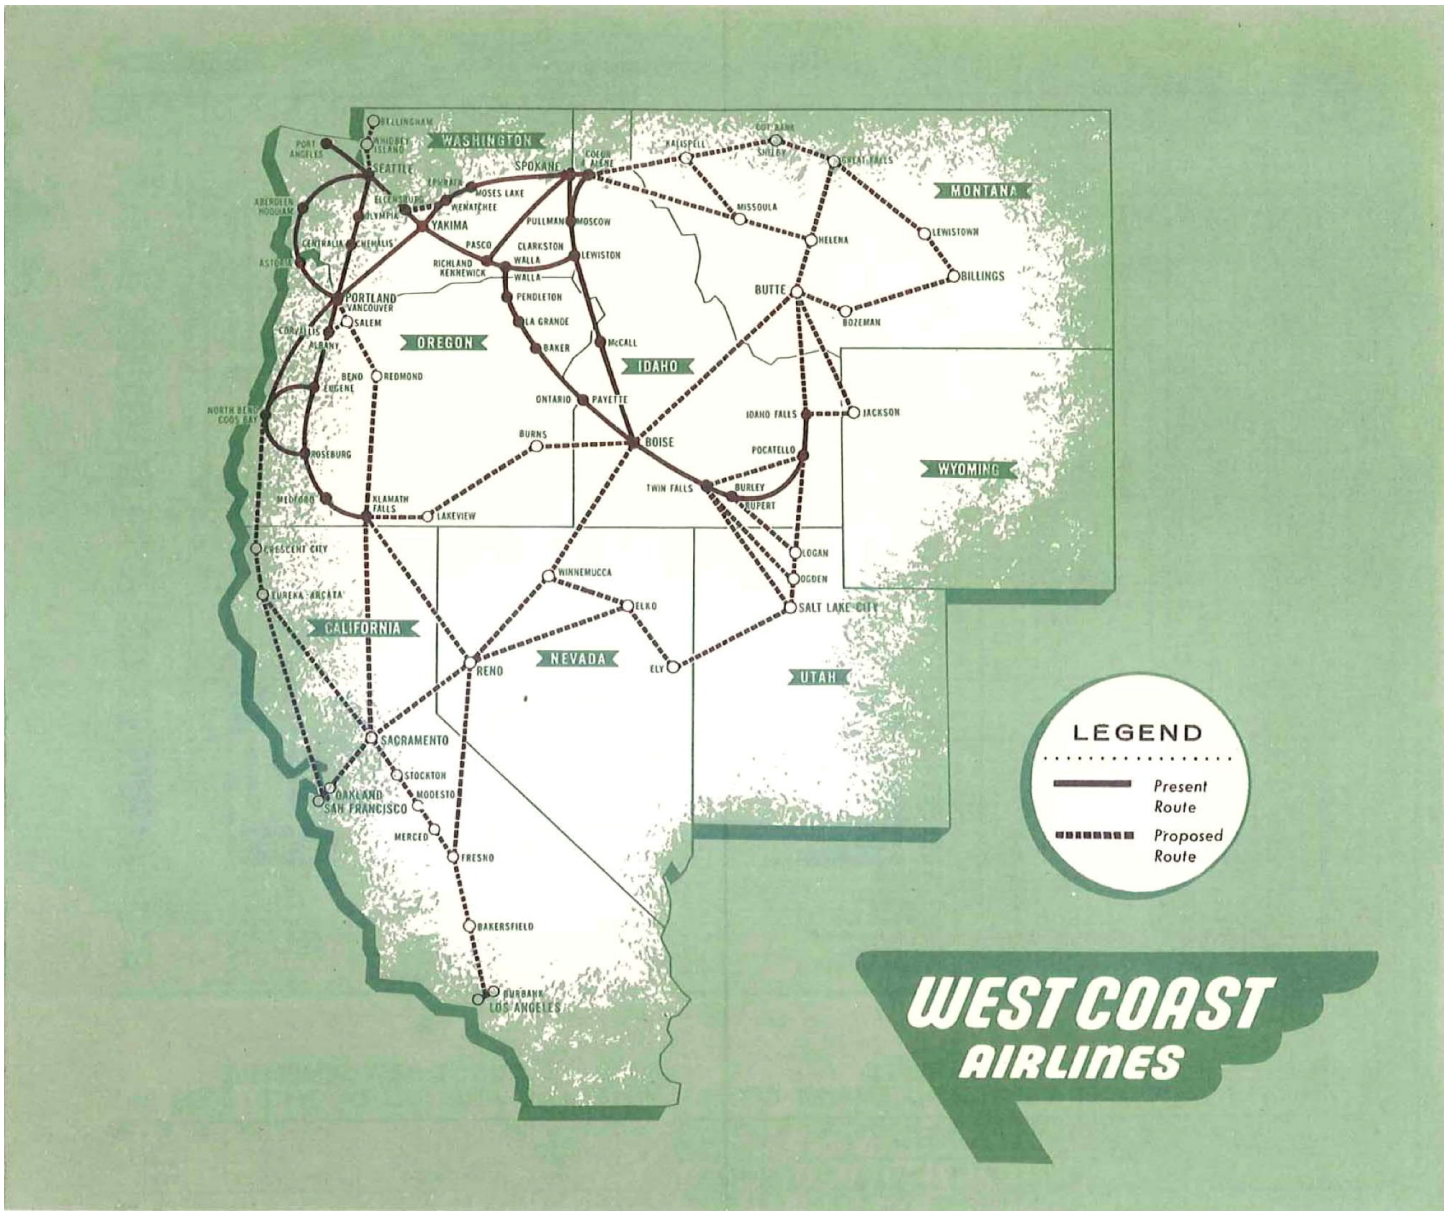

FAST, FREQUENT SERVICE

**WEST COAST
AIRLINES**

TIMETABLE

TO WASHINGTON, OREGON AND IDAHO

EFFECTIVE OCT. 27, 1957

GENERAL INFORMATION

SPACE CANCELLATION: Space may be cancelled for any passenger who has not presented himself at the airport at least 10 minutes prior to the departure for which ticket is purchased.

SPACE CONFIRMATION: Round trip or stopover passengers must re-confirm all space by phone or in person at WCA local office at least six hours before scheduled flight departure time.

FLIGHT CANCELLATION: West Coast Airlines reserves the right to cancel flights before passage or enroute any time such action is deemed advisable. In such event the passenger's sole recourse shall be recovery for the unused portion of the air fare.

**WEST COAST
AIRLINES**

PAUL BUNYAN'S EMPIRE CUT TO TRAVEL SIZE 