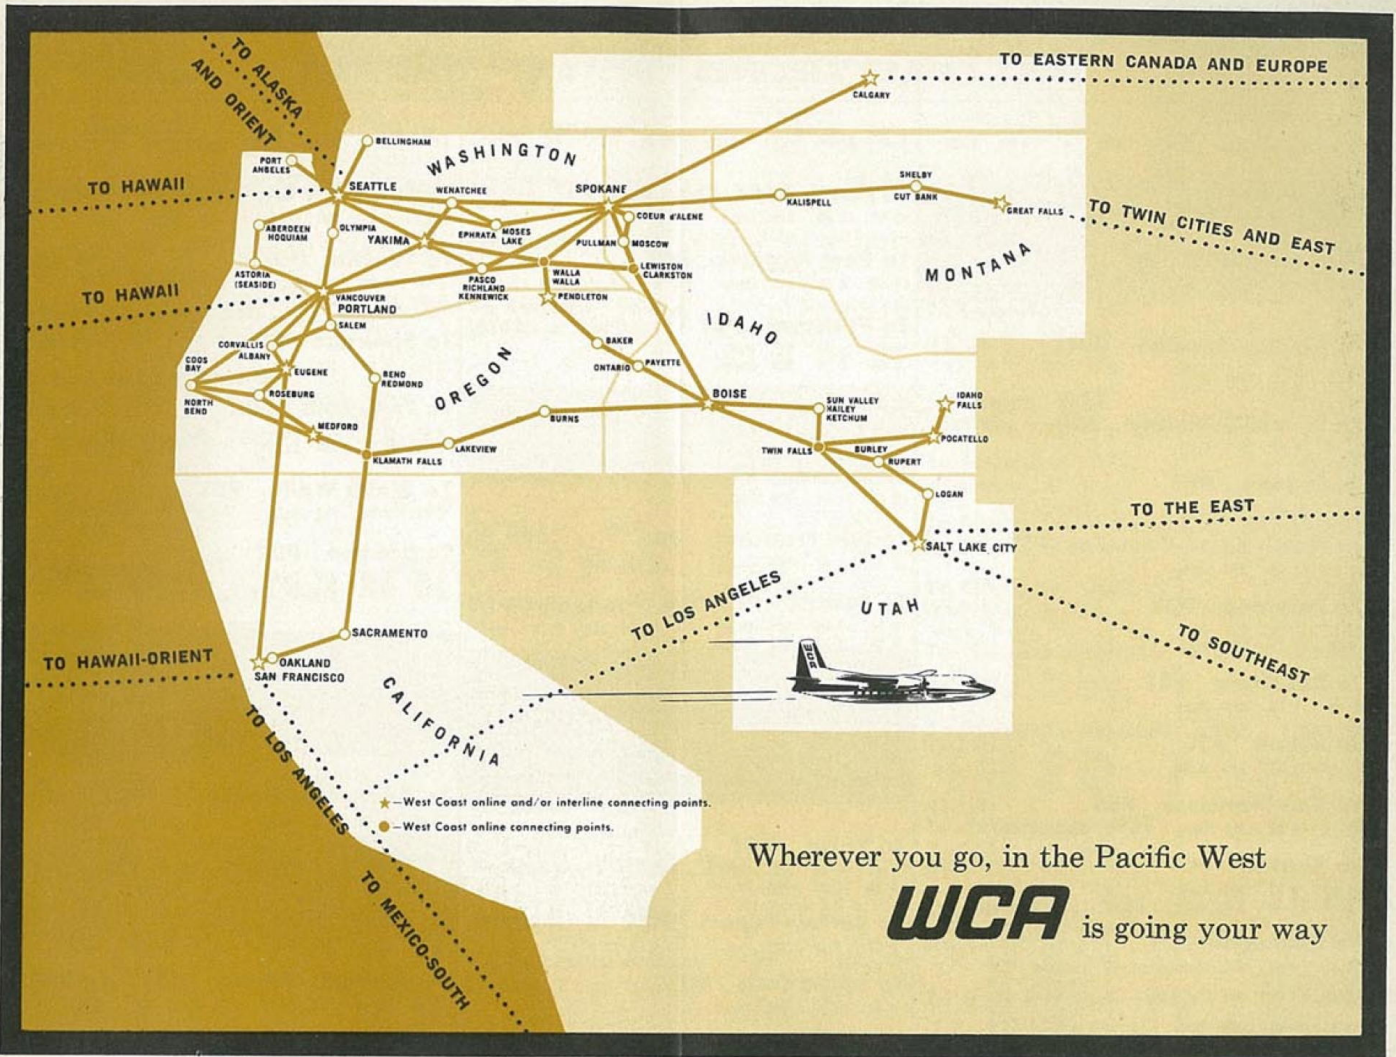

WEST COAST **AIRLINES**

INSTANT TIMETABLE

July 1, 1962

WCA

is going your way!

to the WORLD'S FAIR in Seattle

Wherever you go, in the Pacific West

WCA is going your way

How to use WEST COAST'S "INSTANT" timetable

This "INSTANT" timetable shows the time of departure and arrival at destination, flight number, frequencies, number of stops, connecting city and connecting flight number, and the one-way fare without tax. All direct and most connecting flights between cities served by West Coast Airlines are listed.

The Following Instructions Make This "Instant" Timetable Easy to Use:

Find your departure city. It is listed alphabetically in gold colored blocks. Then find your destination city which is listed alphabetically under the departure city. Here you will find the departure and arrival times. If your destination city is not listed, please check the gold colored block, (your departure city) to determine if there is a see "from....." listed. If there is such a listing in the gold block, check your arrival at this transfer city. Knowing your arrival time at the transfer city, you may then select the connecting departure flight to your destination which is listed under the transfer city.

All West Coast Airline flights serving Seattle arrive and depart Boeing Field, just 5 miles south from the city center. Seattle-Tacoma International Airport is located 7 miles south of Boeing Field. Inter-airport transportation service is available. Minimum connecting time is 1 hour 15 minutes.