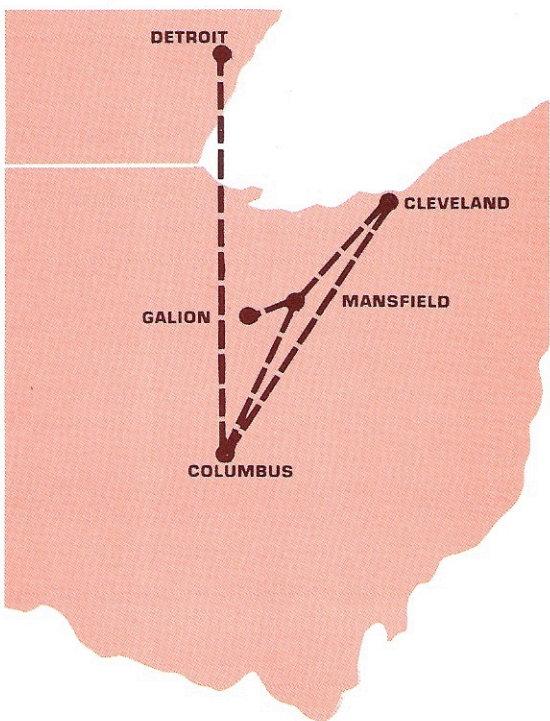

FLIGHT SCHEDULE

Effective December 1, 1980

**FOR RESERVATIONS CALL:
TOLL FREE 800-428-4253**

Operated by Fischer Brothers Aviation of Galion

FROM
CLEVELAND

To MANSFIELD

Dept.	Arrive	Flight Freq.
7:15a	7:40a	503 M-F
9:50a	10:20a	505 M-F
11:30a	12:00p	506 M-F
11:30a	12:00p	538 Sat.
12:10p	12:35p	515 M-F
2:20p	2:50p	508 M-F
3:55p	4:20p	542 Sun
5:15p	5:45p	518 M-F
6:45p	7:15p	519 M-F
7:00p	7:30p	562 Sun
8:15p	8:45p	510 M-F

In the event you cannot go, please be considerate of others and cancel your reservation.

FASTEST — PDQ (Packages Delivered Quick)

Got a "hot" parcel that has to go and be there in a short time? Then use PDQ for parcels up to 50 pounds. Name your flight. We've got Interlining capability to most anywhere. Pick up and/or delivery service available 24 hours, 7 days a week. Call toll free 800-638-7346 (in Maryland 269-6180) to make arrangements. Have your shipment at the Allegheny ticket counter 30 minutes before flight time.

CHARTER SERVICE

Charter flights for passengers and/or freight can be provided to any airport in the U.S. or Canada. Call 419-468-3335 for further details.