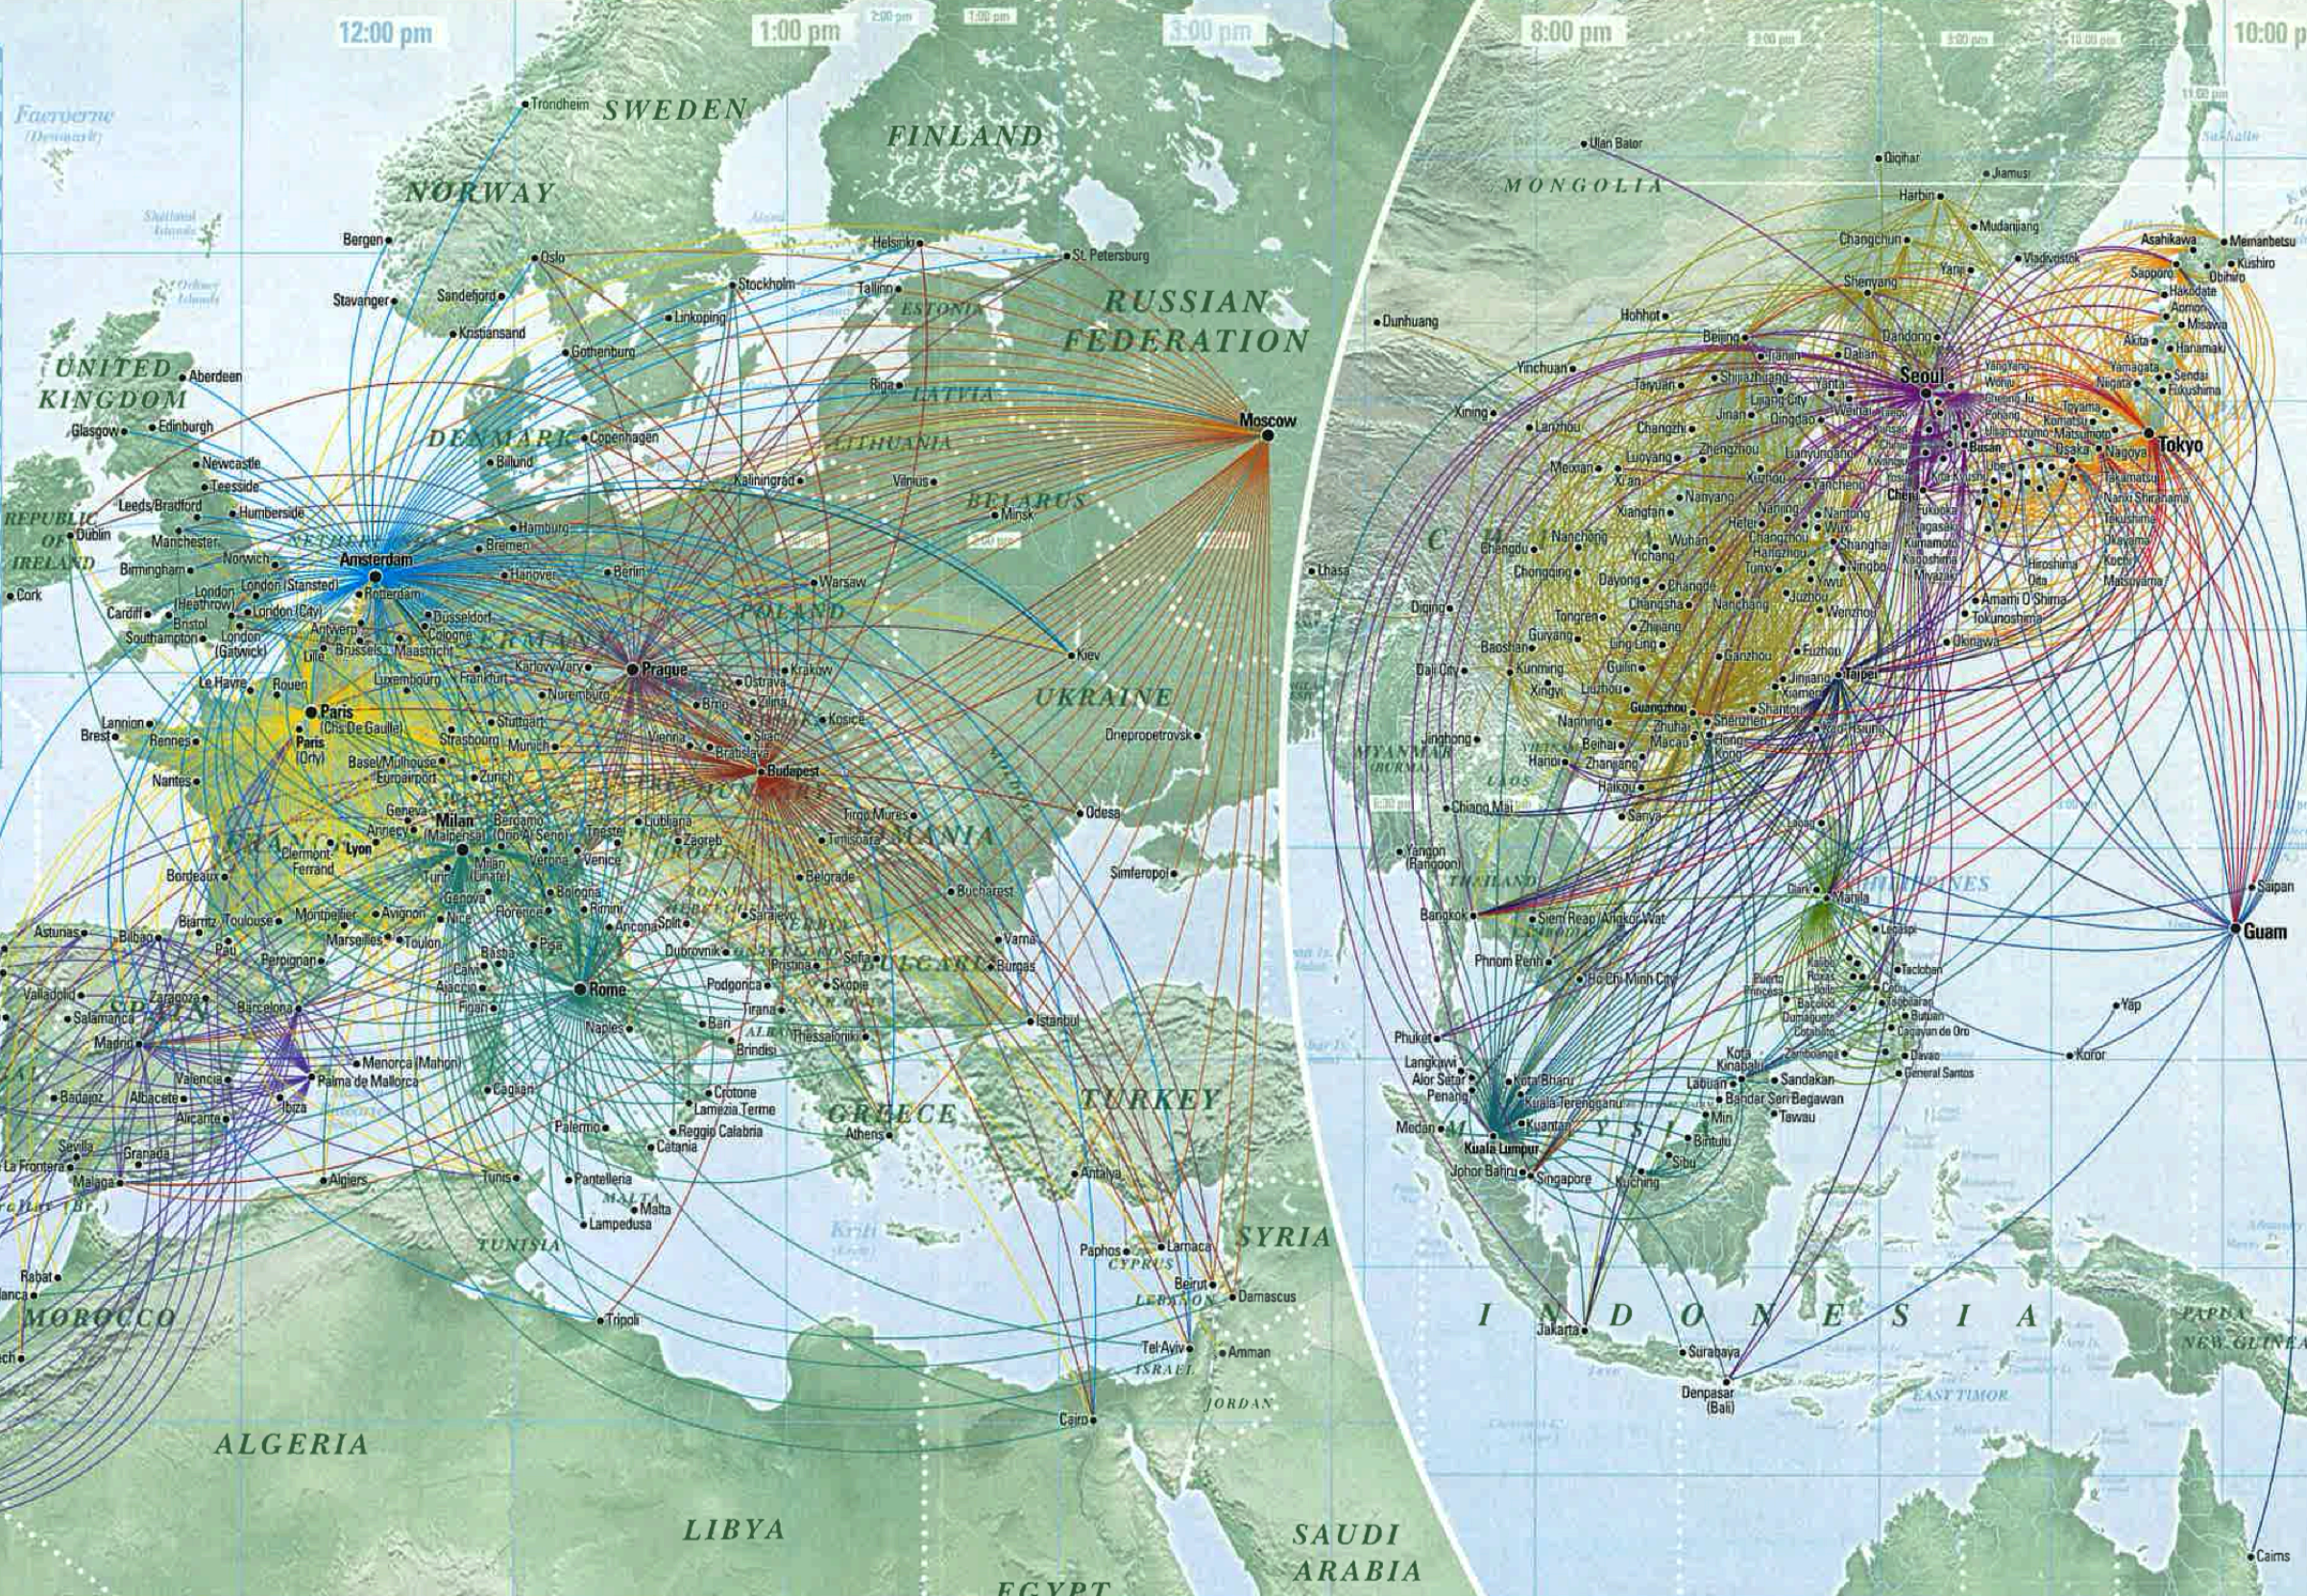

**North American Route System**

- Northwest Airlines/ Northwest Airlink
  - Continental Airlines/ Continental Express
  - Alaska Airlines/ Alaska Horizon Air
  - Delta Air Lines/ Delta Connection
  - Aeromexico
  - American Eagle
  - Gulfstream International Airlines
  - Midwest Airlines
- 
- ▶ NWA & KLM Codeshare
  - ▶ NWA Codeshare
  - ▶ KLM Codeshare

# European and Asia Pacific Route System

- Northwest Airlines/ Northwest AirlinK
  - KLM
  - Continental Airlines/ Continental Express
  - Air France
  - Aer Lingus
  - Aeroflot Russian Airlines
  - Air Europa
  - Alitalia
  - Cebu Pacific Airlines
  - China Airlines
  - China Southern
  - CSA Czech Airlines
  - Cyprus Airways
  - Japan Airlines
  - Korean Air
  - FlyLAL
  - Malaysia Airlines
  - Malev Hungarian Airlines
  - Meridiana
  - Ukraine International
  - Thalys Rail Service
- NWA & KLM Codeshare, WorldParks Partner, NWA Codeshare, SkyTeam Associate, KLM Codeshare, SkyTeam Member

- ### Global Route System
- Northwest Airlines/ Northwest Airlink
  - KLM
  - Continental Airlines/ Continental Express
  - Delta Air Lines/ Delta Connection
  - Alaska Airlines/ Horizon Air
  - Aeroflot Russian Airlines
  - Aeromexico
  - Air Europa
  - Air France
  - Air Tahiti Nui
  - Alitalia
  - Cebu Pacific Airlines
  - China Airlines
  - China Southern
  - Comair (South Africa)
  - Copa Airlines
  - CSA Czech Airlines
  - Hawaiian Airlines
  - Jet Airways
  - Kenya Airways
  - Kingfisher Airlines
  - Korean Air
  - Malaysia Airlines
  - Malev Hungarian Airlines
  - Japan Airlines Cargo
  - Korean Air Cargo
  - NWA Cargo
- NWA & KLM Codeshare   WorldPerks Partner  
NWA Codeshare   SkyTeam Associate  
KLM Codeshare   SkyTeam Member