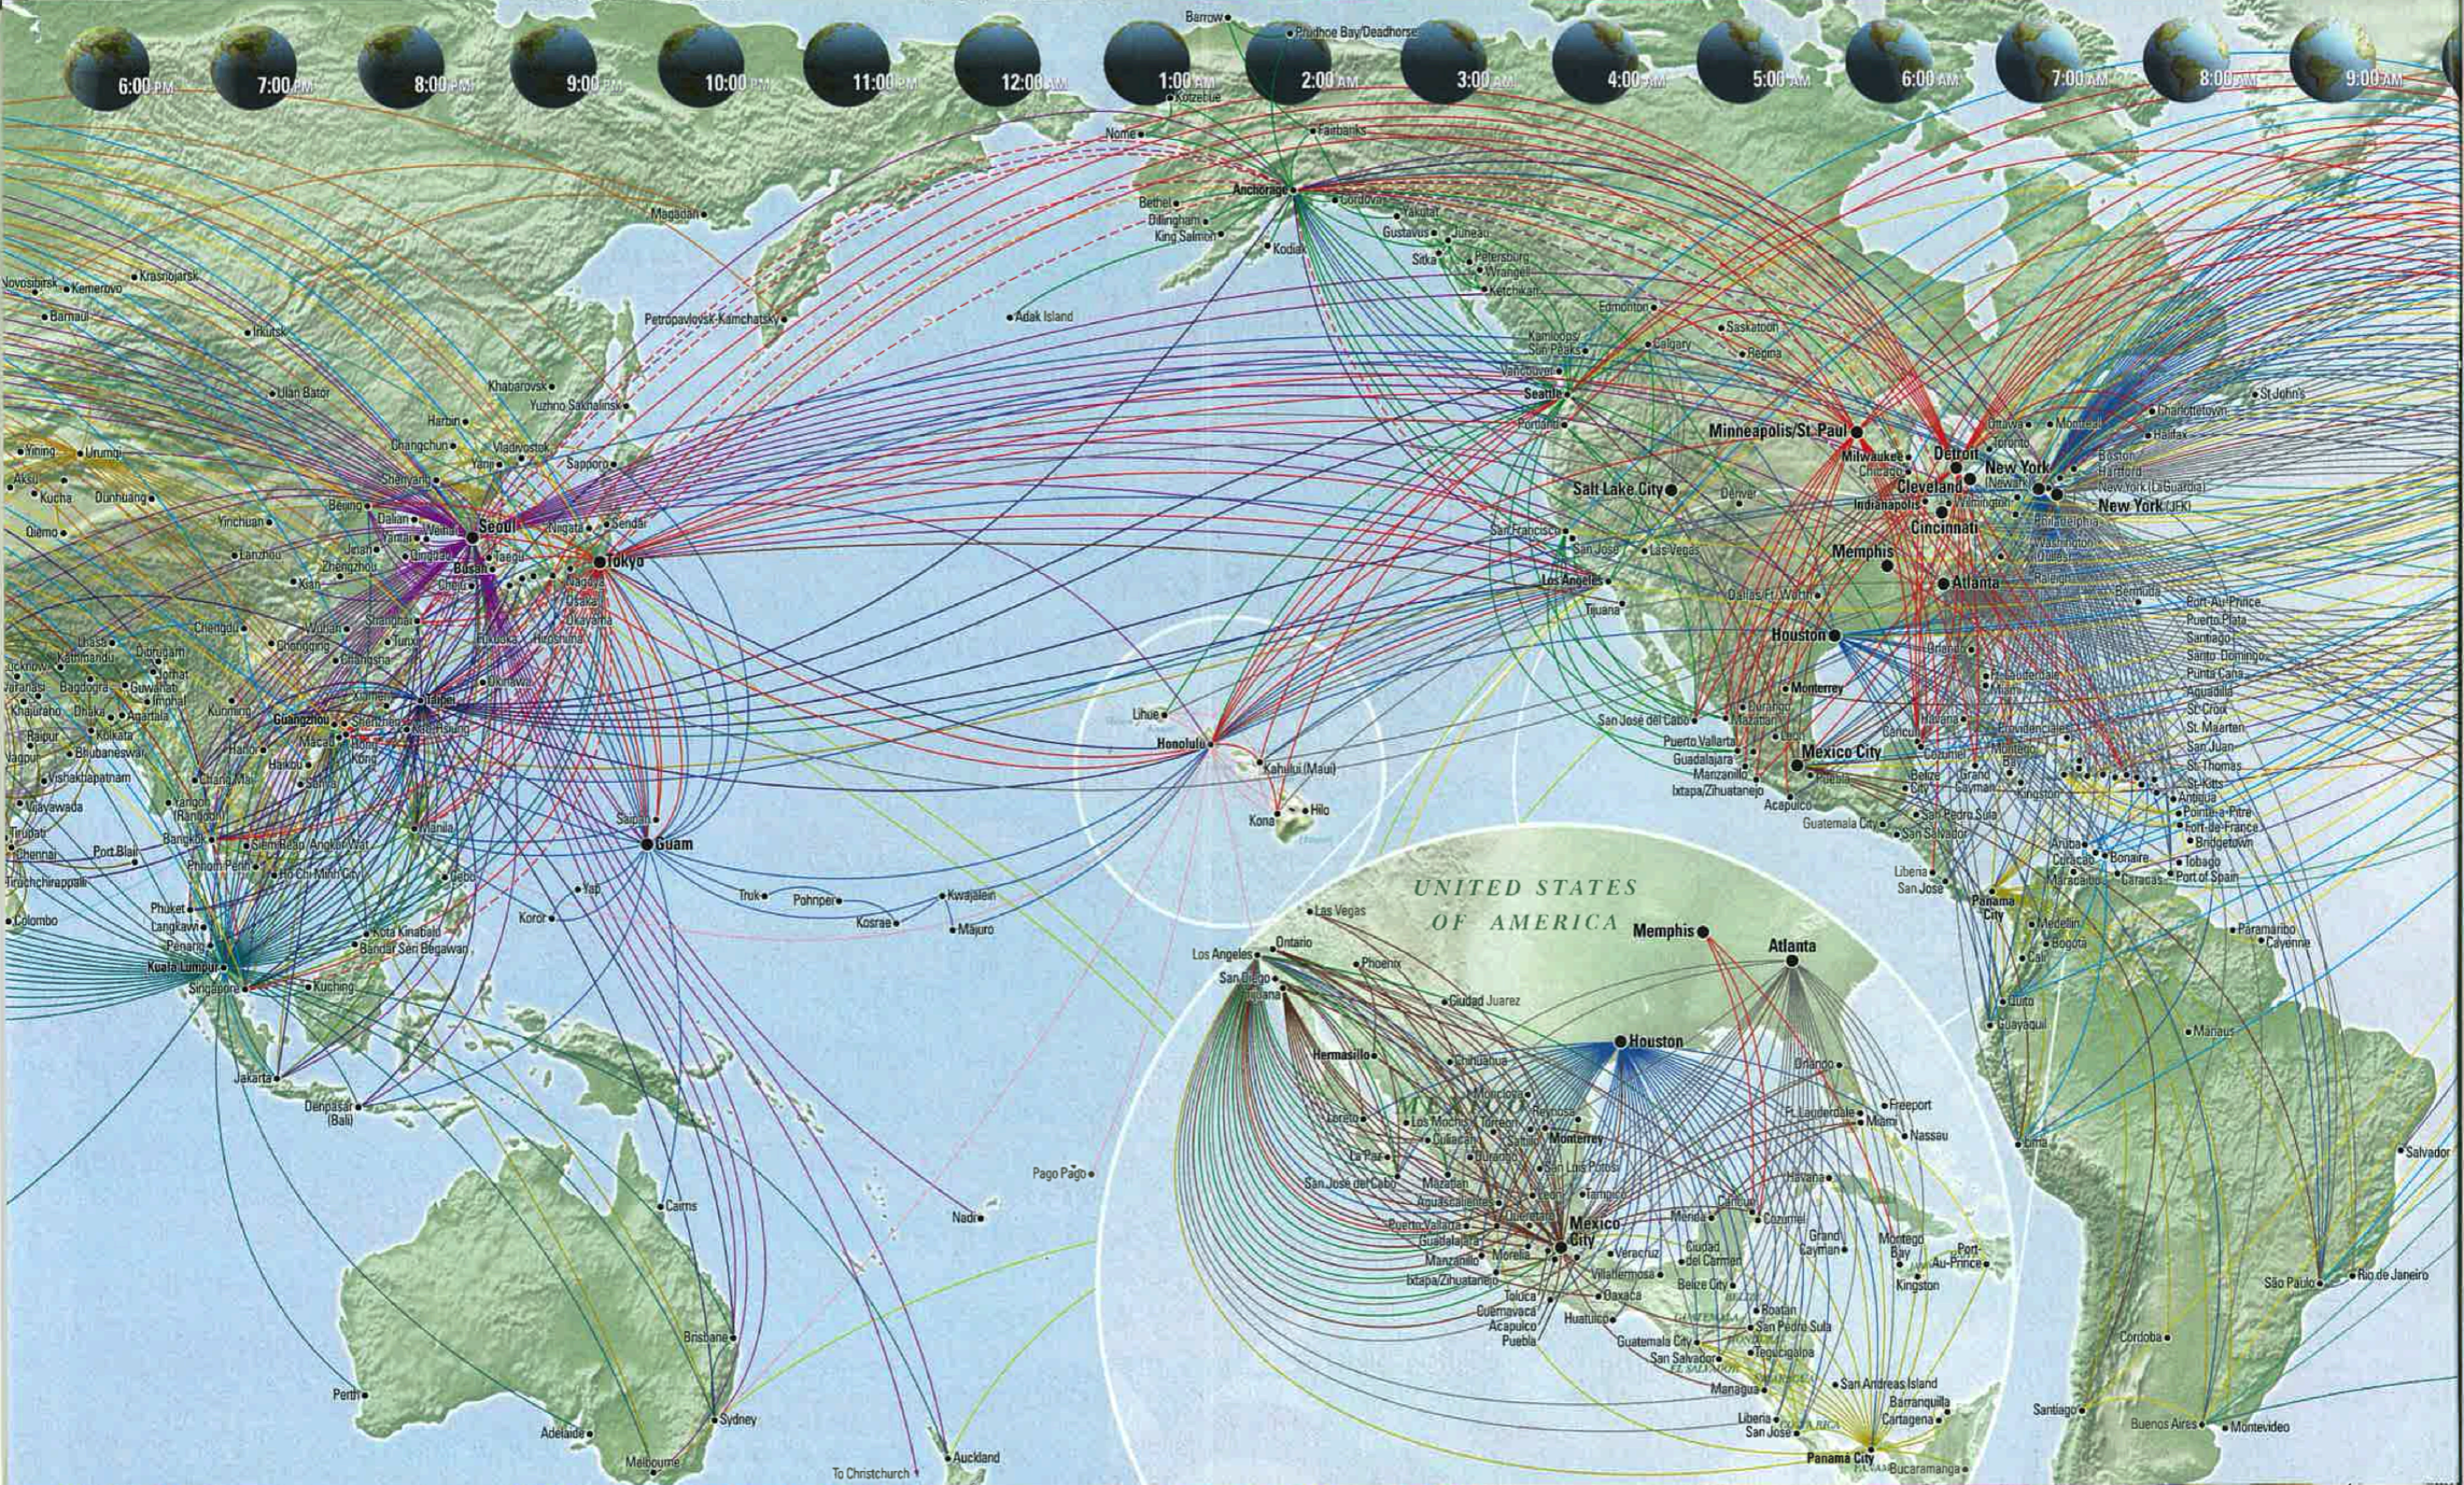

**North American Route System**

- Northwest Airlines/ Northwest Airlink
  - Continental Airlines/ Continental Express
  - Alaska Airlines/ Alaska Horizon Air
  - Delta Air Lines/ Delta Connection
  - Aeromexico
  - American Eagle
  - Gulfstream International Airlines
  - Midwest Airlines
- 
- ▶ NWA & KLM Codeshare
  - ▶ NWA Codeshare
  - ▶ KLM Codeshare

# European and Asia Pacific Route System

- Northwest Airlines/ Northwest AirlinK
  - KLM
  - Continental Airlines/ Continental Express
  - Air France
  - Aer Lingus
  - Aeroflot Russian Airlines
  - Air Europa
  - Alitalia
  - Cebu Pacific Airlines
  - China Airlines
  - China Southern
  - CSA Czech Airlines
  - Cyprus Airways
  - Japan Airlines
  - Korean Air
  - FlyLAL
  - Malaysia Airlines
  - Malev Hungarian Airlines
  - Meridiana
  - Ukraine International
  - Thalys Rail Service
- NWA & KLM Codeshare, WorldParks Partner, NWA Codeshare, SkyTeam Associate, KLM Codeshare, SkyTeam Member

- ### Global Route System
- Northwest Airlines/ Northwest Airlink
  - KLM
  - Continental Airlines/ Continental Express
  - Delta Air Lines/ Delta Connection
  - Alaska Airlines/ Horizon Air
  - Aeroflot Russian Airlines
  - Aeromexico
  - Air Europa
  - Air France
  - Air Tahiti Nui
  - Alitalia
  - Cebu Pacific Airlines
  - China Airlines
  - China Southern
  - Comair (South Africa)
  - Copa Airlines
  - CSA Czech Airlines
  - Hawaiian Airlines
  - Jet Airways
  - Kenya Airways
  - Kingfisher Airlines
  - Korean Air
  - Malaysia Airlines
  - Malev Hungarian Airlines
  - Japan Airlines Cargo
  - Korean Air Cargo
  - NWA Cargo
- NWA & KLM Codeshare   WorldPerks Partner  
NWA Codeshare   SkyTeam Associate  
KLM Codeshare   SkyTeam Member