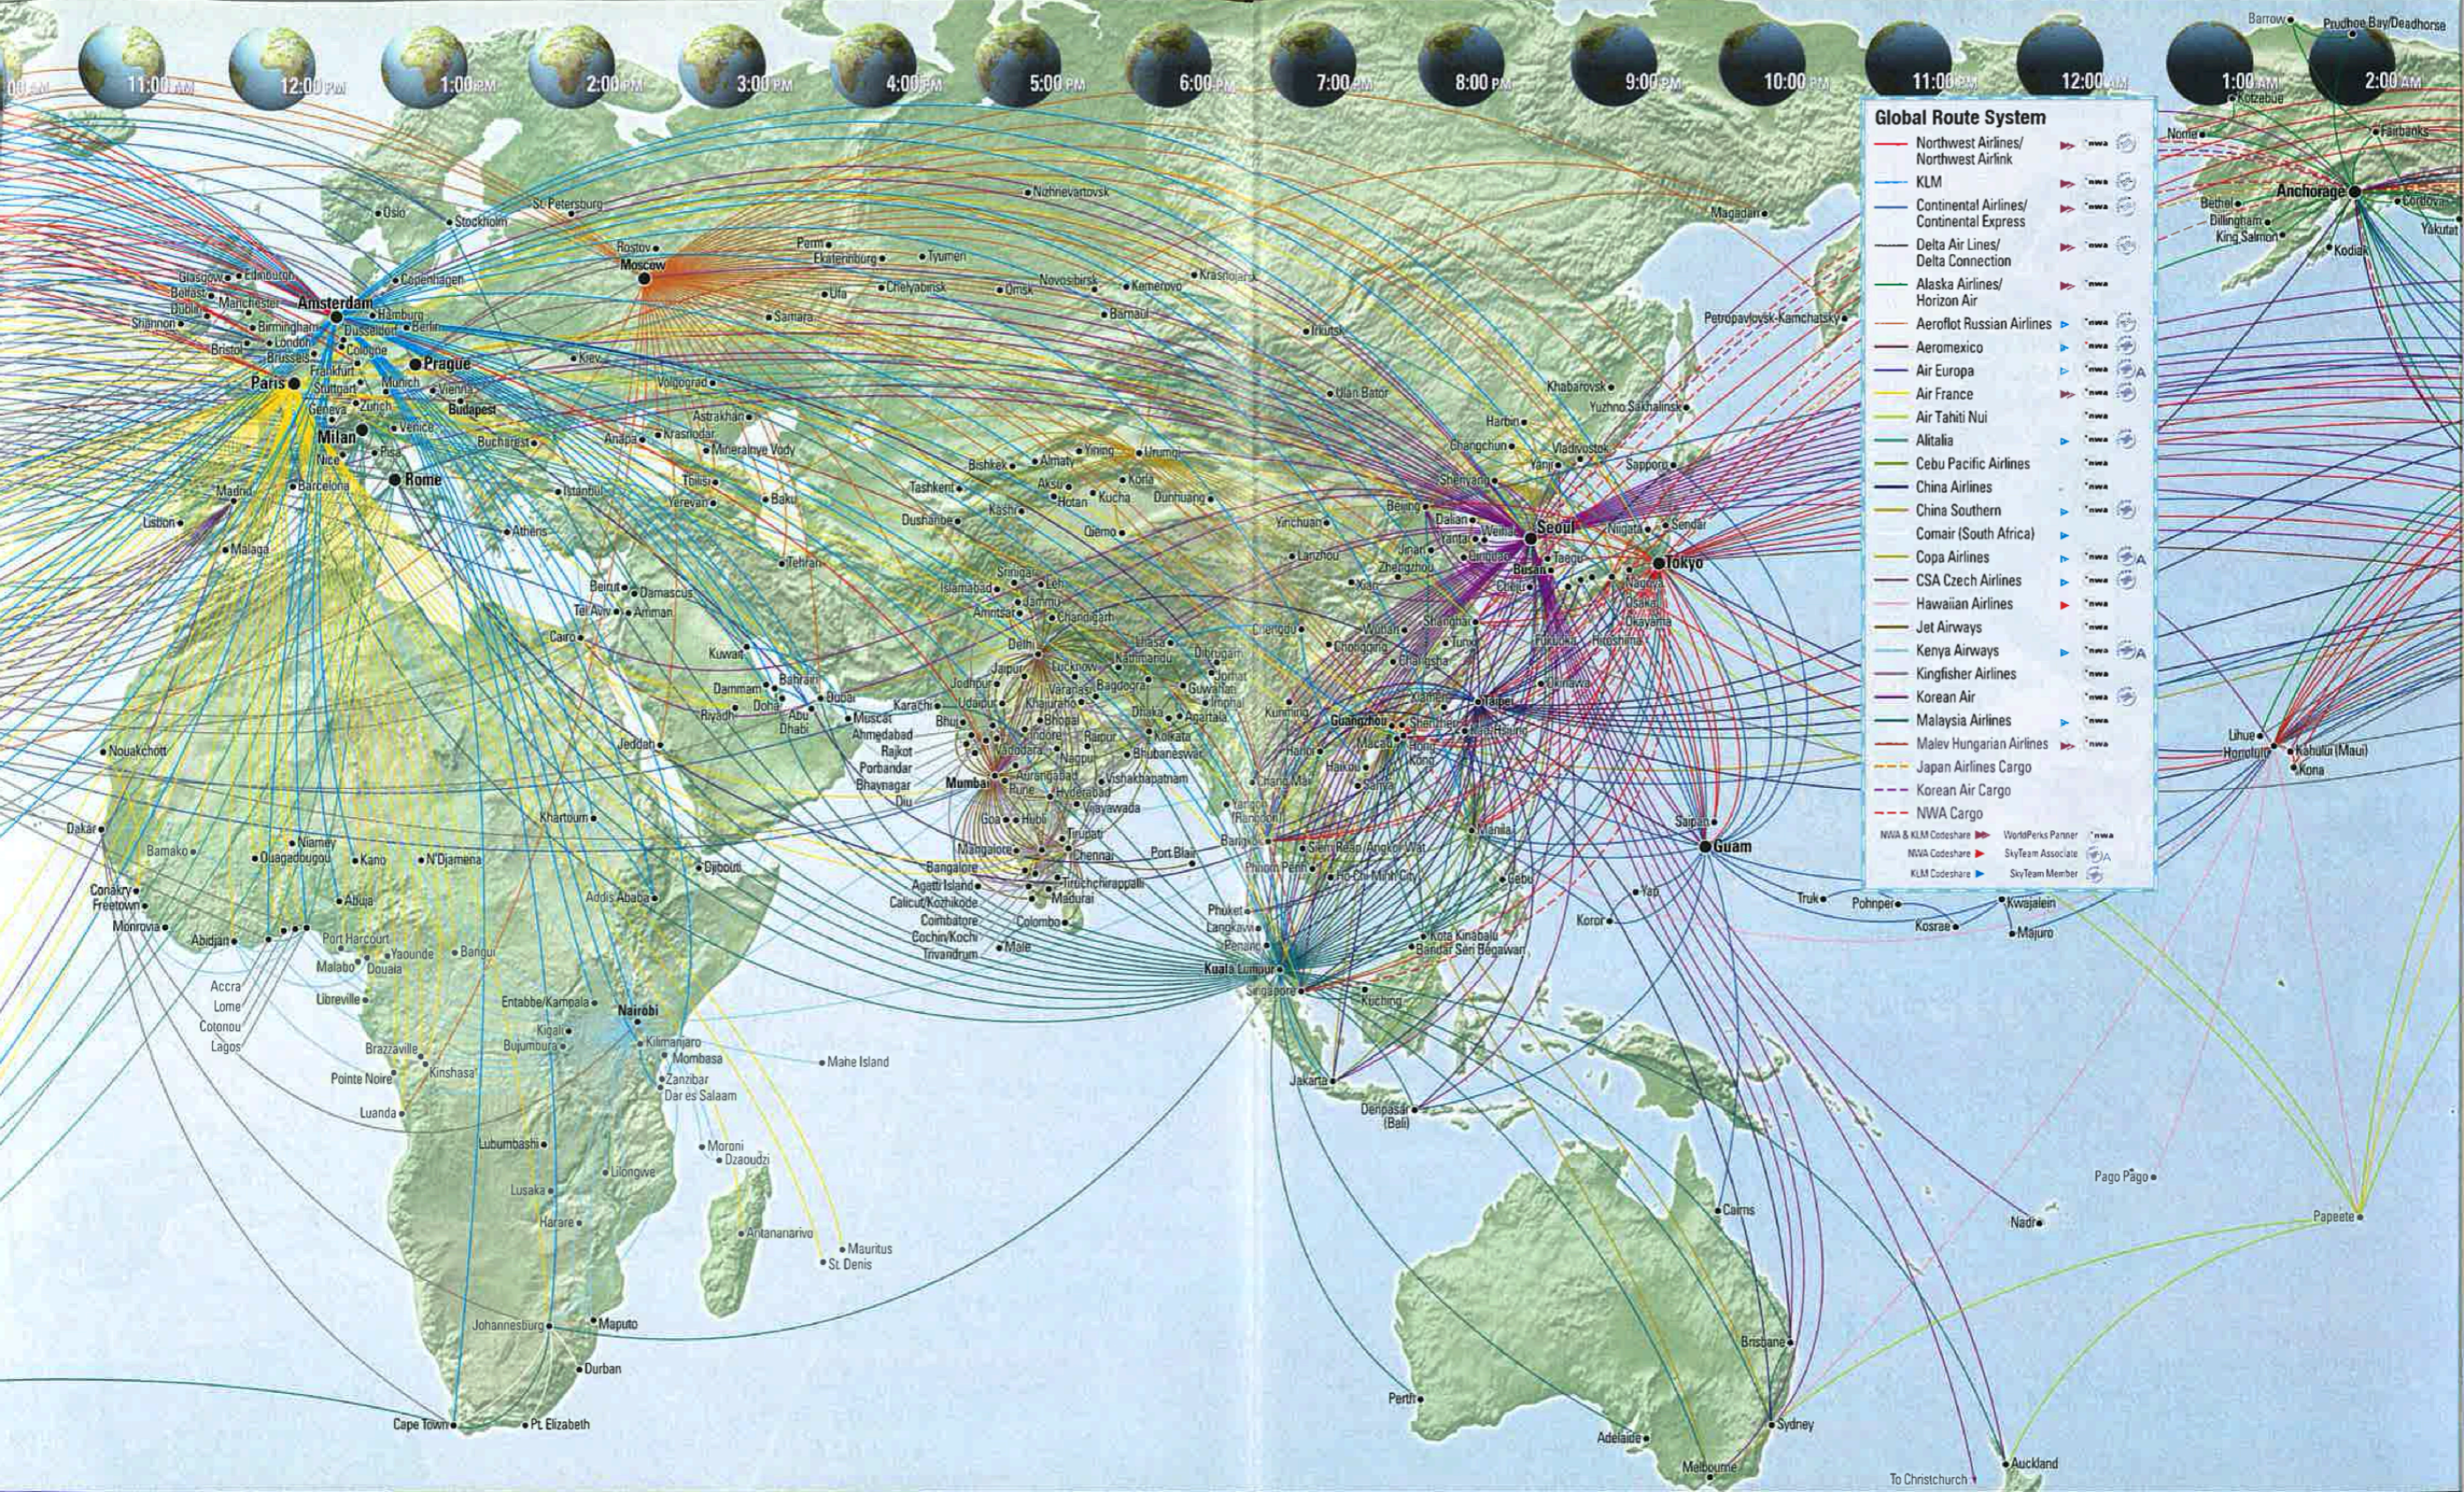

**North American Route System**

- Northwest Airlines/ Northwest Airlink
  - Continental Airlines/ Continental Express
  - Alaska Airlines/ Alaska Horizon Air
  - Delta Air Lines/ Delta Connection
  - Aeromexico
  - American Eagle
  - Gulfstream International Airlines
  - Midwest Airlines
- 
- ▶ NWA & KLM Codeshare
  - ▶ NWA Codeshare
  - ▶ KLM Codeshare

# European and Asia Pacific Route System

- Northwest Airlines/ Northwest AirlinK
  - KLM
  - Continental Airlines/ Continental Express
  - Air France
  - Aer Lingus
  - Aeroflot Russian Airlines
  - Air Europa
  - Alitalia
  - Cebu Pacific Airlines
  - China Airlines
  - China Southern
  - CSA Czech Airlines
  - Cyprus Airways
  - Japan Airlines
  - Korean Air
  - FlyLAL
  - Malaysia Airlines
  - Malev Hungarian Airlines
  - Meridiana
  - Ukraine International
  - Thalys Rail Service
- NWA & KLM Codeshare, WorldParks Partner, NWA Codeshare, SkyTeam Associate, KLM Codeshare, SkyTeam Member

- ### Global Route System
- Northwest Airlines/ Northwest Airlink
  - KLM
  - Continental Airlines/ Continental Express
  - Delta Air Lines/ Delta Connection
  - Alaska Airlines/ Horizon Air
  - Aeroflot Russian Airlines
  - Aeromexico
  - Air Europa
  - Air France
  - Air Tahiti Nui
  - Alitalia
  - Cebu Pacific Airlines
  - China Airlines
  - China Southern
  - Comair (South Africa)
  - Copa Airlines
  - CSA Czech Airlines
  - Hawaiian Airlines
  - Jet Airways
  - Kenya Airways
  - Kingfisher Airlines
  - Korean Air
  - Malaysia Airlines
  - Malev Hungarian Airlines
  - Japan Airlines Cargo
  - Korean Air Cargo
  - NWA Cargo
- NWA & KLM Codeshare   WorldPerks Partner  
NWA Codeshare   SkyTeam Associate  
KLM Codeshare   SkyTeam Member