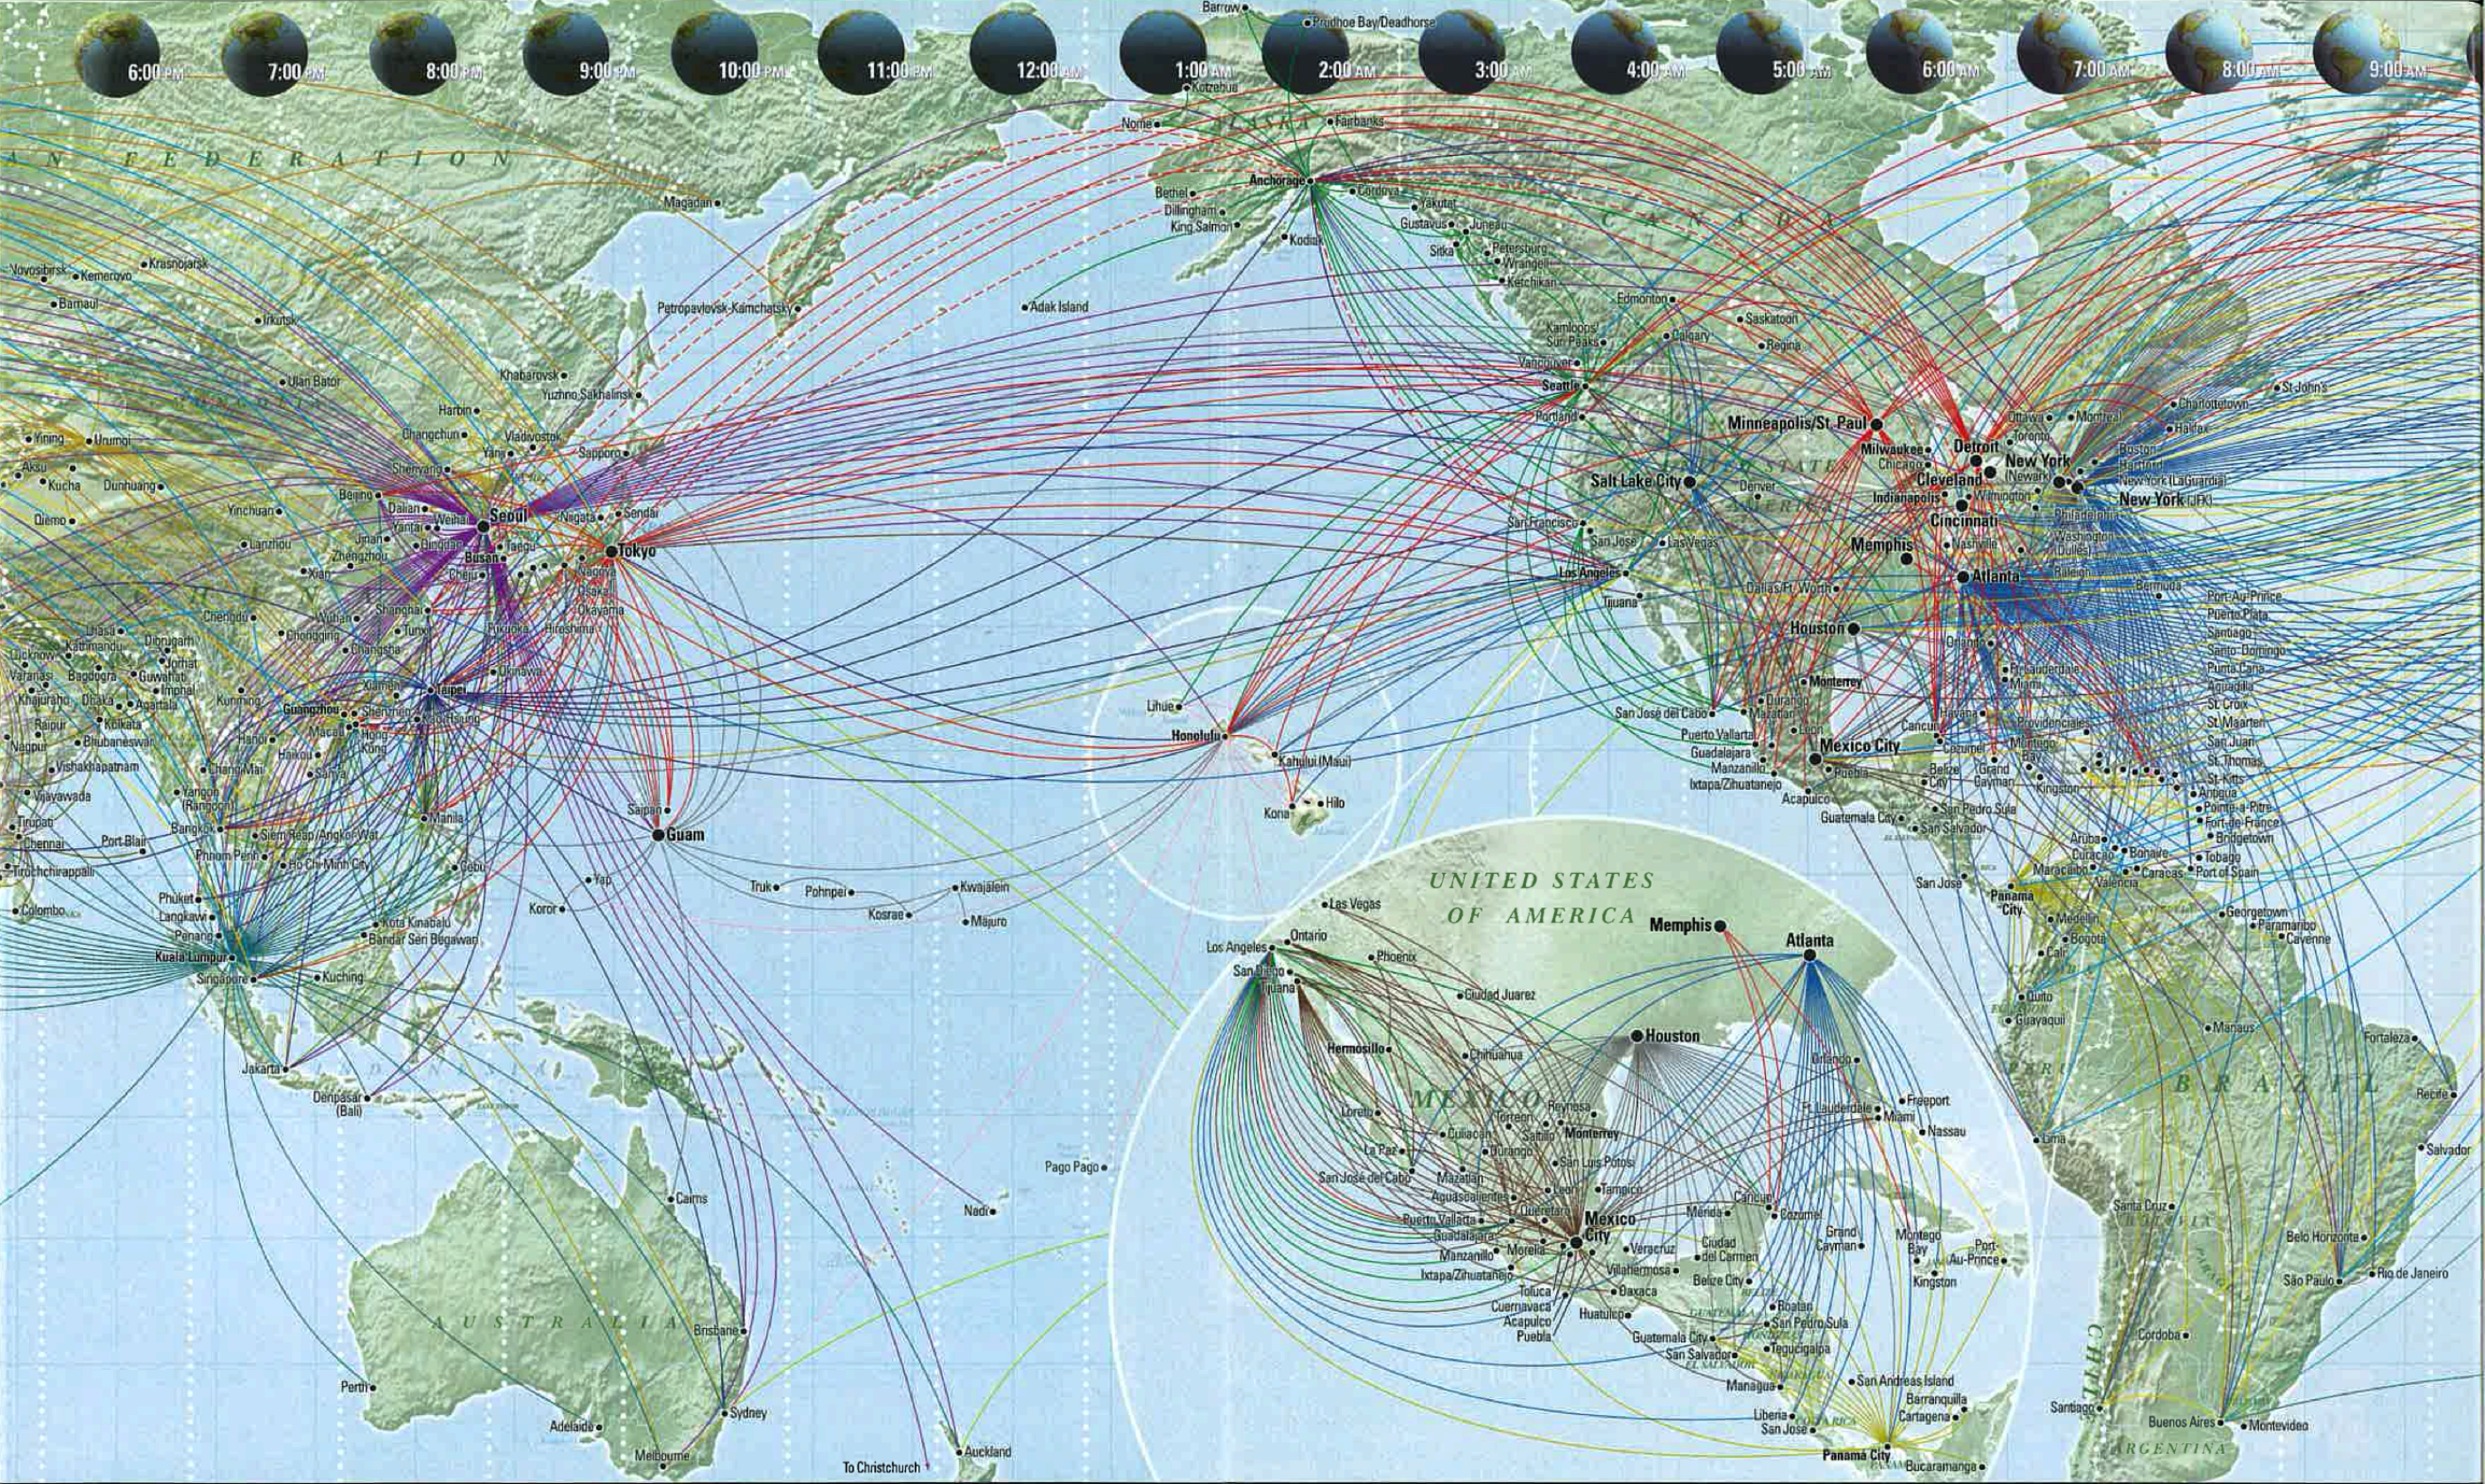

### North American Route System

- Northwest Airlines/ Northwest Airlink
- Continental Airlines/ Continental Express
- Alaska Airlines/ Horizon Air
- Delta Air Lines/ Delta Connection
- Aeromexico
- American Eagle
- Gulfstream International Airlines
- Midwest Airlines

|                     |                    |
|---------------------|--------------------|
| NWA & KLM Codeshare | WorldPerks Partner |
| NWA Codeshare       |                    |
| KLM Codeshare       | SkyTeam Member     |

### European and Asia Pacific Route System

- Northwest Airlines/ Northwest Airlink
- KLM
- Continental Airlines/ Continental Express
- Air France
- Aer Lingus
- Aeroflot Russian Airlines
- Air Europa
- Alitalia
- Cebu Pacific Airlines
- China Airlines
- China Southern
- CSA Czech Airlines
- Cyprus Airways
- FlyLAL
- Japan Airlines
- Korean Air
- Malaysia Airlines
- Malev Hungarian Airlines
- Meridiana
- Ukraine International
- Thalys Rail Service

### Global Route System

- Northwest Airlines/ Northwest Airlink
- KLM
- Continental Airlines/ Continental Express
- Delta Air Lines/ Delta Connection
- Alaska Airlines/ Horizon Air
- Aeroflot Russian Airlines
- Aeromexico
- Air Europa
- Air France
- Air Tahiti Nui
- Alitalia
- Cebu Pacific Airlines
- China Airlines
- China Southern
- Comair (South Africa)
- Copa Airlines
- CSA Czech Airlines
- Hawaiian Airlines
- Jet Airways
- Kenya Airways
- Kingfisher Airlines
- Korean Air
- Malaysia Airlines
- Malev Hungarian Airlines
- NWA Cargo