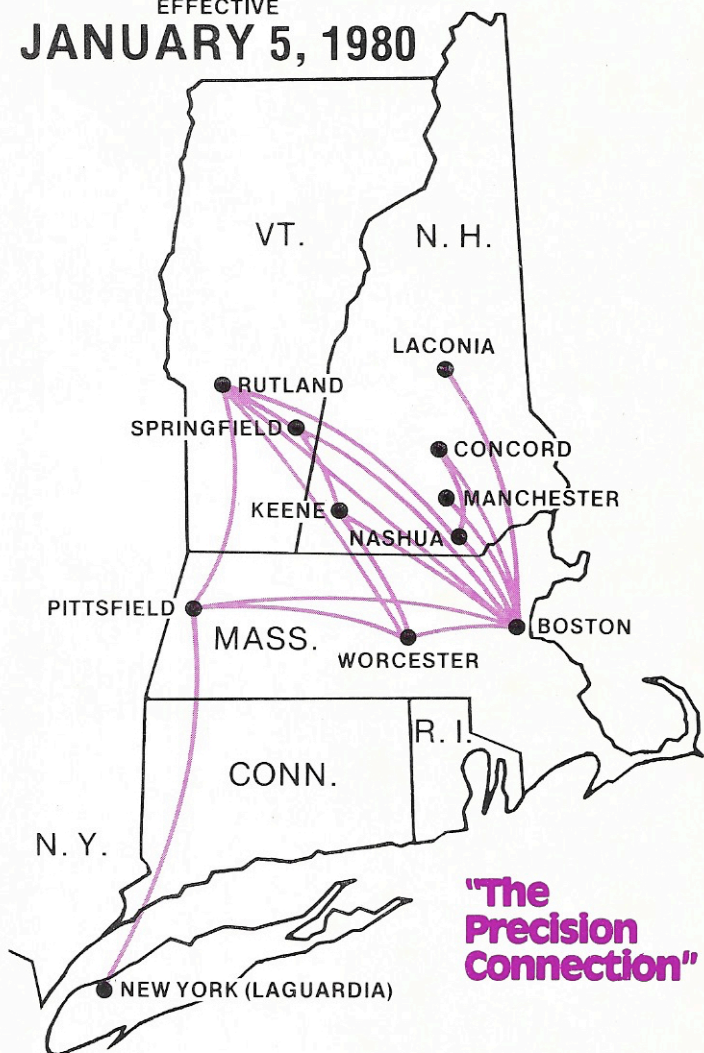

# precision airlines

## SYSTEM FLIGHT SCHEDULE

EFFECTIVE  
JANUARY 5, 1980

**"The  
Precision  
Connection"**

***New Boston Location. . .***  
**EASTERN – Gate 14**  
Effective January 12, 1980

Leave Arrive Flight Stops Frequency Notes