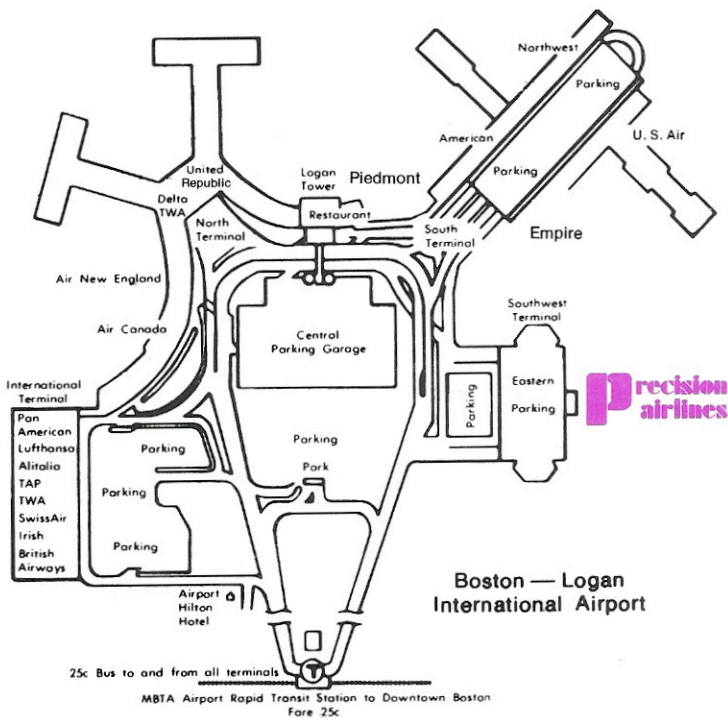

Boston — Logan
International Airport