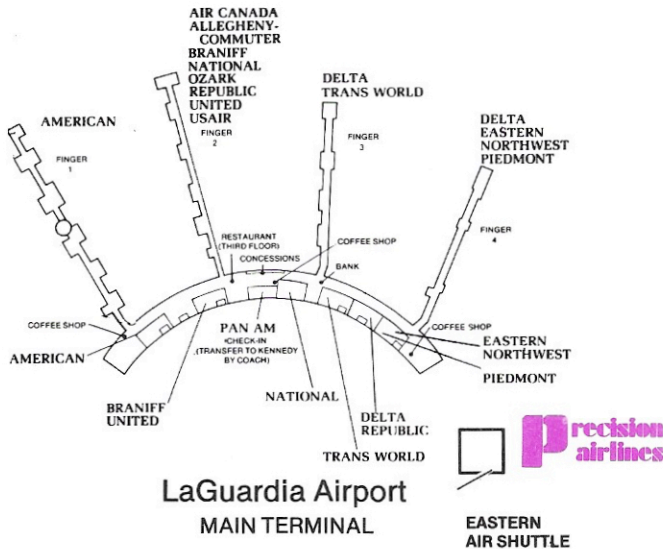

BAGGAGE LIABILITY— Limited to $250 per fare paying passenger, unless a higher valuation is declared and additional charges paid in advance at a rate of $1 per $100 to a maximum of $500.

ANIMALS— Pets or animals may be carried on DHT aircraft only, in approved containers, and they shall be assessed an excess baggage charge of $6 each. Animals may not be carried aboard other passenger aircraft, but may be shipped in approved containers as air freight aboard cargo flights.

AIR FREIGHT— Carried on all flights where weight and space permits. Connections are made directly to all airlines and forwarders. Freight carried on passenger flights is limited to 100 pounds per piece. Shipments in excess of 100 pounds will be carried on cargo flights. Ask for rates and delivery service at any ticket office.

LaGuardia Airport
MAIN TERMINAL