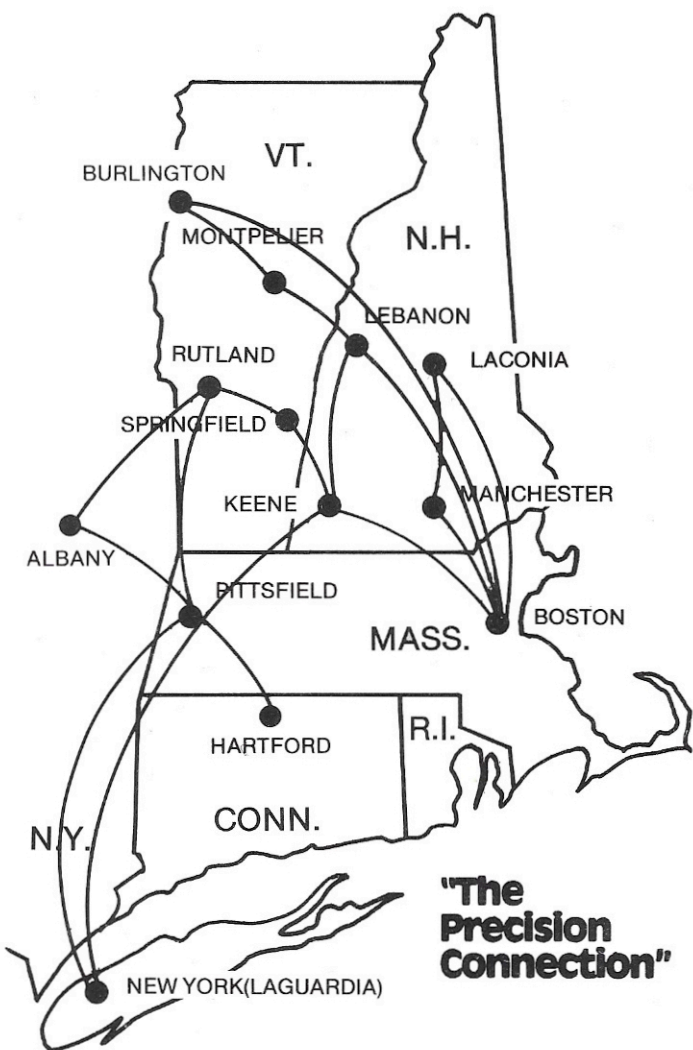

precision airlines

SYSTEM FLIGHT SCHEDULE

NEW BURLINGTON SERVICE

EFFECTIVE — FEBRUARY 15, 1982

Leave	Arrive	Freq.	Flt. No.	Stops	Leave	Arrive	Freq.	Flt. No.	Stops
ALBANY - ALB					Reservations: 800-451-4221				
Eastern - Main Terminal					Air Freight: 518-869-7411				