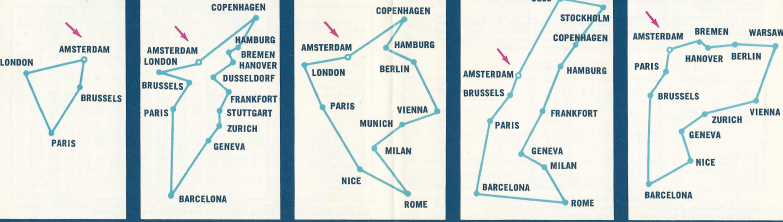

Valid through July 15, 1961

*See General Information, page 19