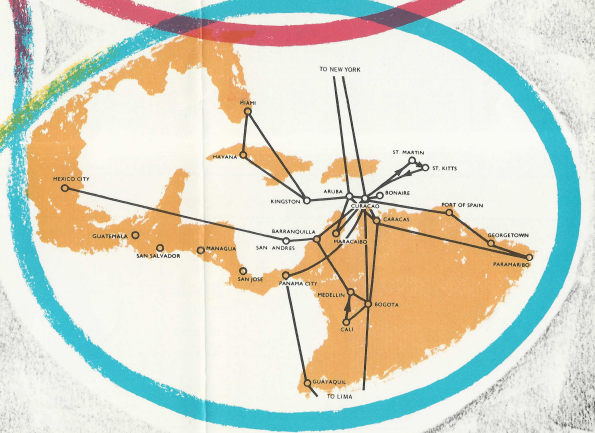

KLM's ROYAL ROUTES SPAN THE WORLD