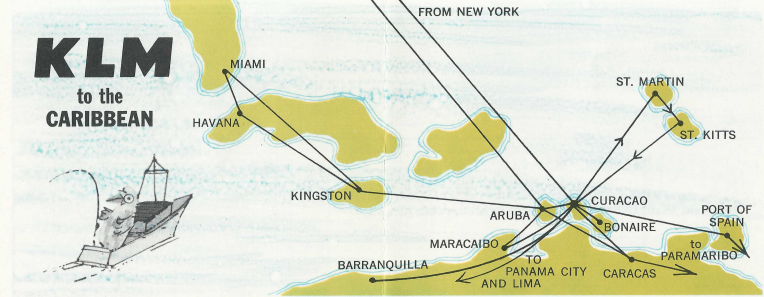

U. S. A.—CARIBBEAN

T/F	T/F	T/F	T/F	T/F	T/F	T/F	T/F	T/F	T/F	T/F	T/F	T/F	T/F	T/F	T/F	T/F	T/F	T/F	
KL978	KL913	KL917	KL982	KL984	KL919	KL911	KL976	KL977	KL912	KL920	KL983	KL981	KL914	KL916	KL975	KL975	KL975	KL975	
DC-8	DC-8	DC-8	DC-7C	DC-7C	DC-8	DC-8	DC-8	DC-8	DC-8	DC-8	DC-7C	DC-7C	DC-8	DC-8	DC-8	DC-8	DC-8	DC-8	
Me-Fr	Sa	Mo-Fr	Mo-Fr	Tu-Th	Tu-Th	Tu-Th	Tu-Th	Mo-We	Mo-We	Mo-We	Mo-We	Tu-Th	Sa-Su	Tu-Th	Sa-Su	Tu-Th	Sa-Su	Tu-Th	
10:25	11:45	12:15	12:15	12:15	12:15	12:15	12:15	12:15	12:15	12:15	12:15	12:15	12:15	12:15	12:15	12:15	12:15	12:15	12:15
11:45	12:15	12:15	12:15	12:15	12:15	12:15	12:15	12:15	12:15	12:15	12:15	12:15	12:15	12:15	12:15	12:15	12:15	12:15	12:15
14:30	15:30	18:30	18:30	18:30	18:30	18:30	18:30	18:30	18:30	18:30	18:30	18:30	18:30	18:30	18:30	18:30	18:30	18:30	18:30
18:20	19:15	19:30	19:30	19:30	19:30	19:30	19:30	19:30	19:30	19:30	19:30	19:30	19:30	19:30	19:30	19:30	19:30	19:30	19:30
20:20	20:30	20:30	20:30	20:30	20:30	20:30	20:30	20:30	20:30	20:30	20:30	20:30	20:30	20:30	20:30	20:30	20:30	20:30	20:30

CARACAS—CURACAO—PANAMA—SOUTH AMERICA

**KLM OFFERS
7 WEEKLY FLIGHTS
TO THE CARIBBEAN
FROM NEW YORK
6 FROM MIAMI**

Page 6 F = First Class. T = Tourist. Y = Economy.

CURACAO—TRINIDAD—BR. GUIANA—SURINAM

* No local traffic.

CURACAO—BONAIRE—ST. MAARTEN—ST. KITTS

KL943	KL941	KL957	KL942	KL944
Daily	Fr-Sa	Tu-Fr	Tu-Fr	Daily
Ex Fr Su	Fr-Sa	Tu-Fr	Fr-Sa	Daily
Ex Fr Su	Fr-Sa	Tu-Fr	Fr-Sa	Daily
Ex Fr Su	Fr-Sa	Tu-Fr	Fr-Sa	Daily
14:45	17:30	09:15	15:55	18:40
15:10	17:55	12:25	18:15	15:30
		13:10		
		13:35	14:00	

CURACAO—ARUBA—CARACAS—BOGOTA

LOCAL	KL921	KL923	KL983	KL975	KL925	KL929	KL931	KL933	KL935	KL937	KL772	KL778	VAB96	KL933	KL917	KL915	RS403	RS404
TIMES	Conv.	Conv.	DC-7C	DC-6	Conv.	Conv.	Conv.	DC-8	Conv.	Conv.	DC-8	DC-8	DC-8	DC-8	DC-8	DC-8	DC-8	DC-8
	Daily	Daily	Ex Su	Th	Tu-Th	Th	Th	Th	Tu-Th	Tu-Th	Fr-Sa	Su	Su	Tu-Th	Fr-Sa	Th	We	Fr
CURACAO	Lv	06:30	09:00	09:45	11:15	10:55	14:00	16:30	17:50	19:10	19:30	13:00	16:15	16:15	19:30	17:00	13:30	15:30
ARUBA	Lv	07:05	09:35	10:20	11:50	11:30	14:35	17:05	18:25	19:45	20:05	13:50	17:05	17:05	19:30	17:00	13:30	15:30
CARACAS	Lv																	
BOGOTA	Lv																	

BOGOTA—CARACAS—ARUBA—CURACAO

LOCAL	KL922	KL924	KL934	KL926	KL930	KL932	KL928	KL984	KL936	KL938	KL771	KL778	VAB94	KL920	KL918	VAB98	KL916	RS403	RS403
TIMES	Conv.	Conv.	DC-6	Conv.	Conv.	Conv.	Conv.	DC-7C	Conv.	Conv.	DC-8	DC-8	DC-8	DC-8	DC-8	DC-8	DC-8	DC-8	DC-8
	Daily	Daily	Ex Su	Th	Tu-Th	Th	Th	Th	Tu-Th	Tu-Th	Fr-Sa	Su	Su	Tu-Th	Fr-Sa	Th	We	Fr	We
BOGOTA	Lv																		
CARACAS	Lv																		
ARUBA	Lv	07:25	09:55	11:10	11:50	14:55	17:25	18:20	19:05	20:05	20:30	11:40	07:35	07:05	09:20	09:20	14:35	07:45	09:30
CURACAO	Lv	08:00	10:30	11:45	12:25	15:30	18:00	18:55	19:40	20:40	21:05	12:30	07:55	07:55	11:45	10:15	15:25	08:40	12:30

RS: RAS, Rutas Aereas de Colombia. VA = VIASA.

**ENJOY THE BEST
OF TWO WORLDS WITH**

This wonderful new KLM tour means that you can enjoy the enchantment of the Caribbean and then continue on through the countries in Europe you've always wanted to see—or you can start with Europe and end your trip relaxing in

**KLM's
ROYAL EUROPE
AND CARIBBEAN
AIR CRUISES**

tropical beauty. Either way you'll be flying KLM's new Royal Atlantic Circle Route—and saving money over the normal cost of visiting each of the countries included on the tour. Ask your Travel Agent or your KLM office for full information.

F = First Class. T = Tourist. Y = Economy. Conv. = Convair. Page 7