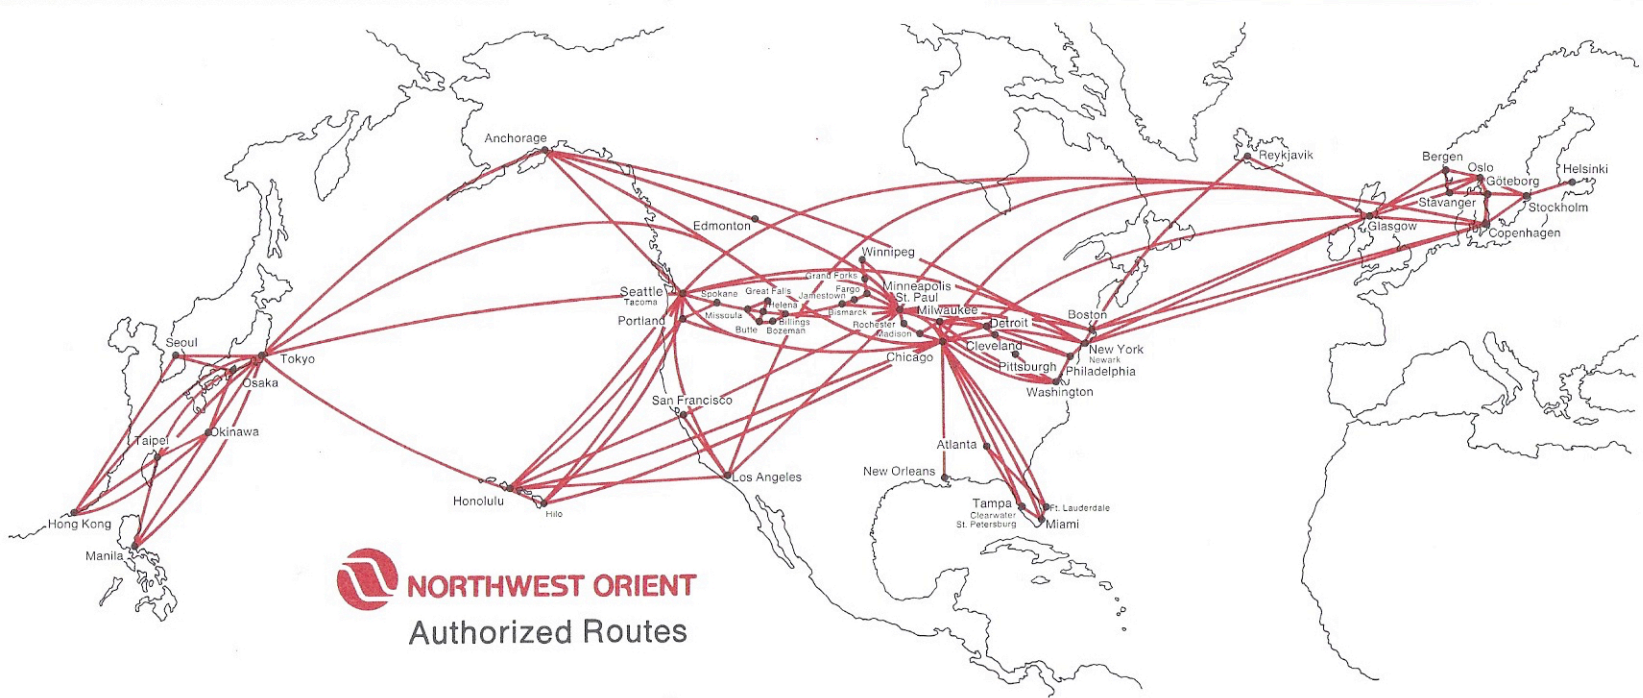

NORTHWEST ORIENT
Authorized Routes