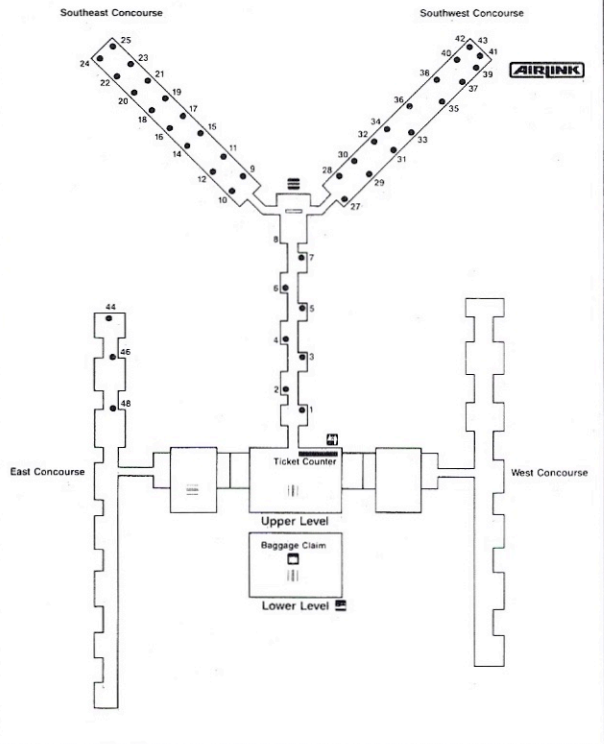

MEMPHIS INTERNATIONAL AIRPORT