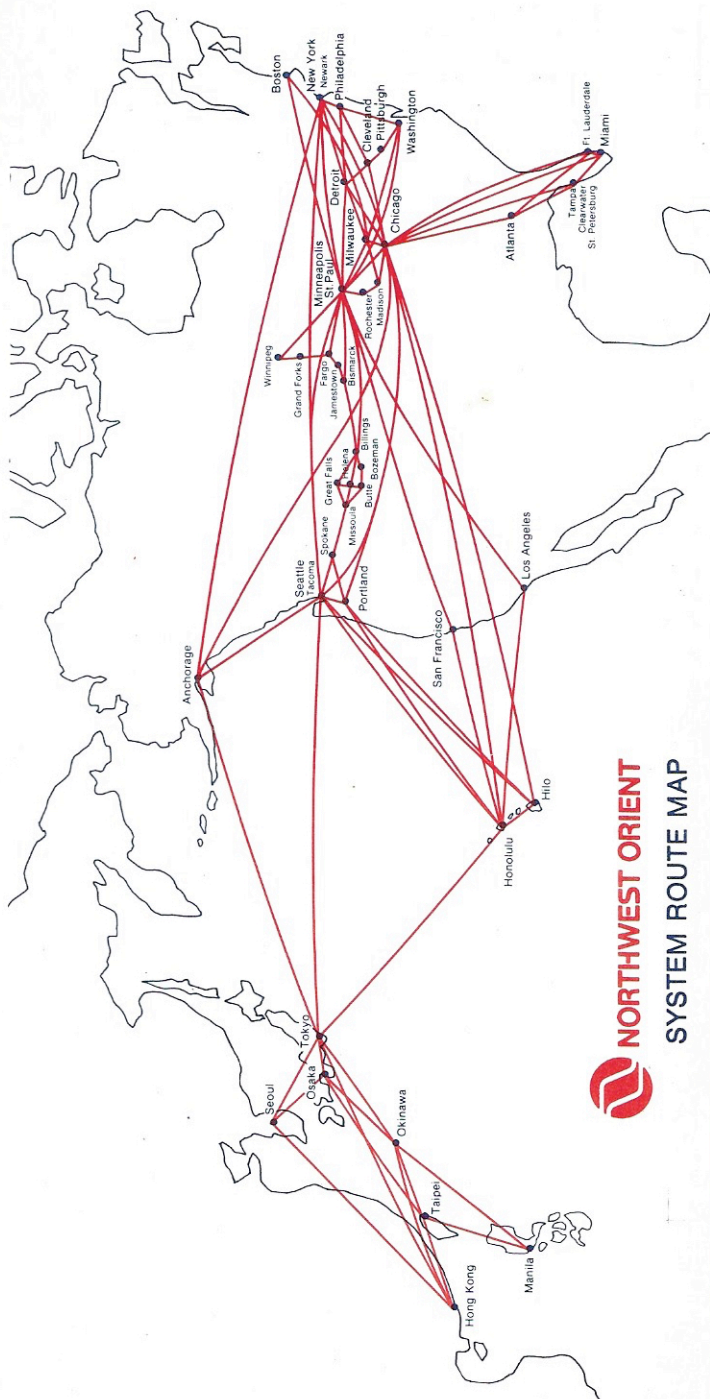

MIAMI/FT LAUDERDALE

	Leave	Arrive	Flight No.	Stops or Via	Freq.	Service
To Tokyo, Japan	M 7 20a	5 30p	♦ 735/7	Chicago	Daily	M 747
	M 12 00p	9 55p	♦ 709/3	Chicago	Daily	M
	L 1 45p	9 55p	♦ 707/3	Chicago	Daily	M
From Tokyo	5 30p	M 8 55p	4/734	Chicago	Daily	M 747
Reservations: 211-7211						
To Winnipeg, Man., Canada	M 7 20a	2 54p	735/715	Chicago	Daily	M
	M 12 15p	8 25p	721/154	Mpls.-St. Paul	Daily	M
	L 1 45p	10 00p	707/445	Chicago	Daily	M
	M 2 45p	10 00p	727/445	Mpls.-St. Paul	Daily	M
From Winnipeg	7 30a	M 2 08p	412/712	Mpls.-St. Paul	Daily	M
Reservations: 786-3481						
	7 30a	L 2 58p	412/712	Mpls.-St. Paul	Daily	M
	9 25a	M 6 50p	336/714	Mpls.-St. Paul	Daily	M
	9 25a	L 8 35p	336/716	Mpls.-St. Paul	Daily	M
	4 50p	L 12 42a	♦ 724	Two-stop	Daily	S
	4 50p	M 1 20a	♦ 724	Three-stop	Daily	S

INTERLINE CONNECTIONS

Call Northwest Reservation Offices for information and reservations on flights of other airlines connecting with Northwest services. All Northwest offices have complete schedules of other airlines available and will assist you in planning your flights.

FEBRUARY 1973						
S	M	T	W	T	F	S
				1	2	3
4	5	6	7	8	9	10
11	12	13	14	15	16	17
18	19	20	21	22	23	24
25	26	27	28			

MARCH 1973						
S	M	T	W	T	F	S
				1	2	3
4	5	6	7	8	9	10
11	12	13	14	15	16	17
18	19	20	21	22	23	24
25	26	27	28	29	30	31

APRIL 1973						
S	M	T	W	T	F	S
1	2	3	4	5	6	7
8	9	10	11	12	13	14
15	16	17	18	19	20	21
22	23	24	25	26	27	28
29	30					

NORTHWEST ORIENT
SYSTEM ROUTE MAP

SYMBOLS:

- M Hot Meal service appropriate to time of day.
- SF Snack Service in First Class compartment only.
- ✈ Inflight movies and stereo.
- Arrival following day.
- ⊙ Arrival second day. Enroute overnight stop in the Orient.