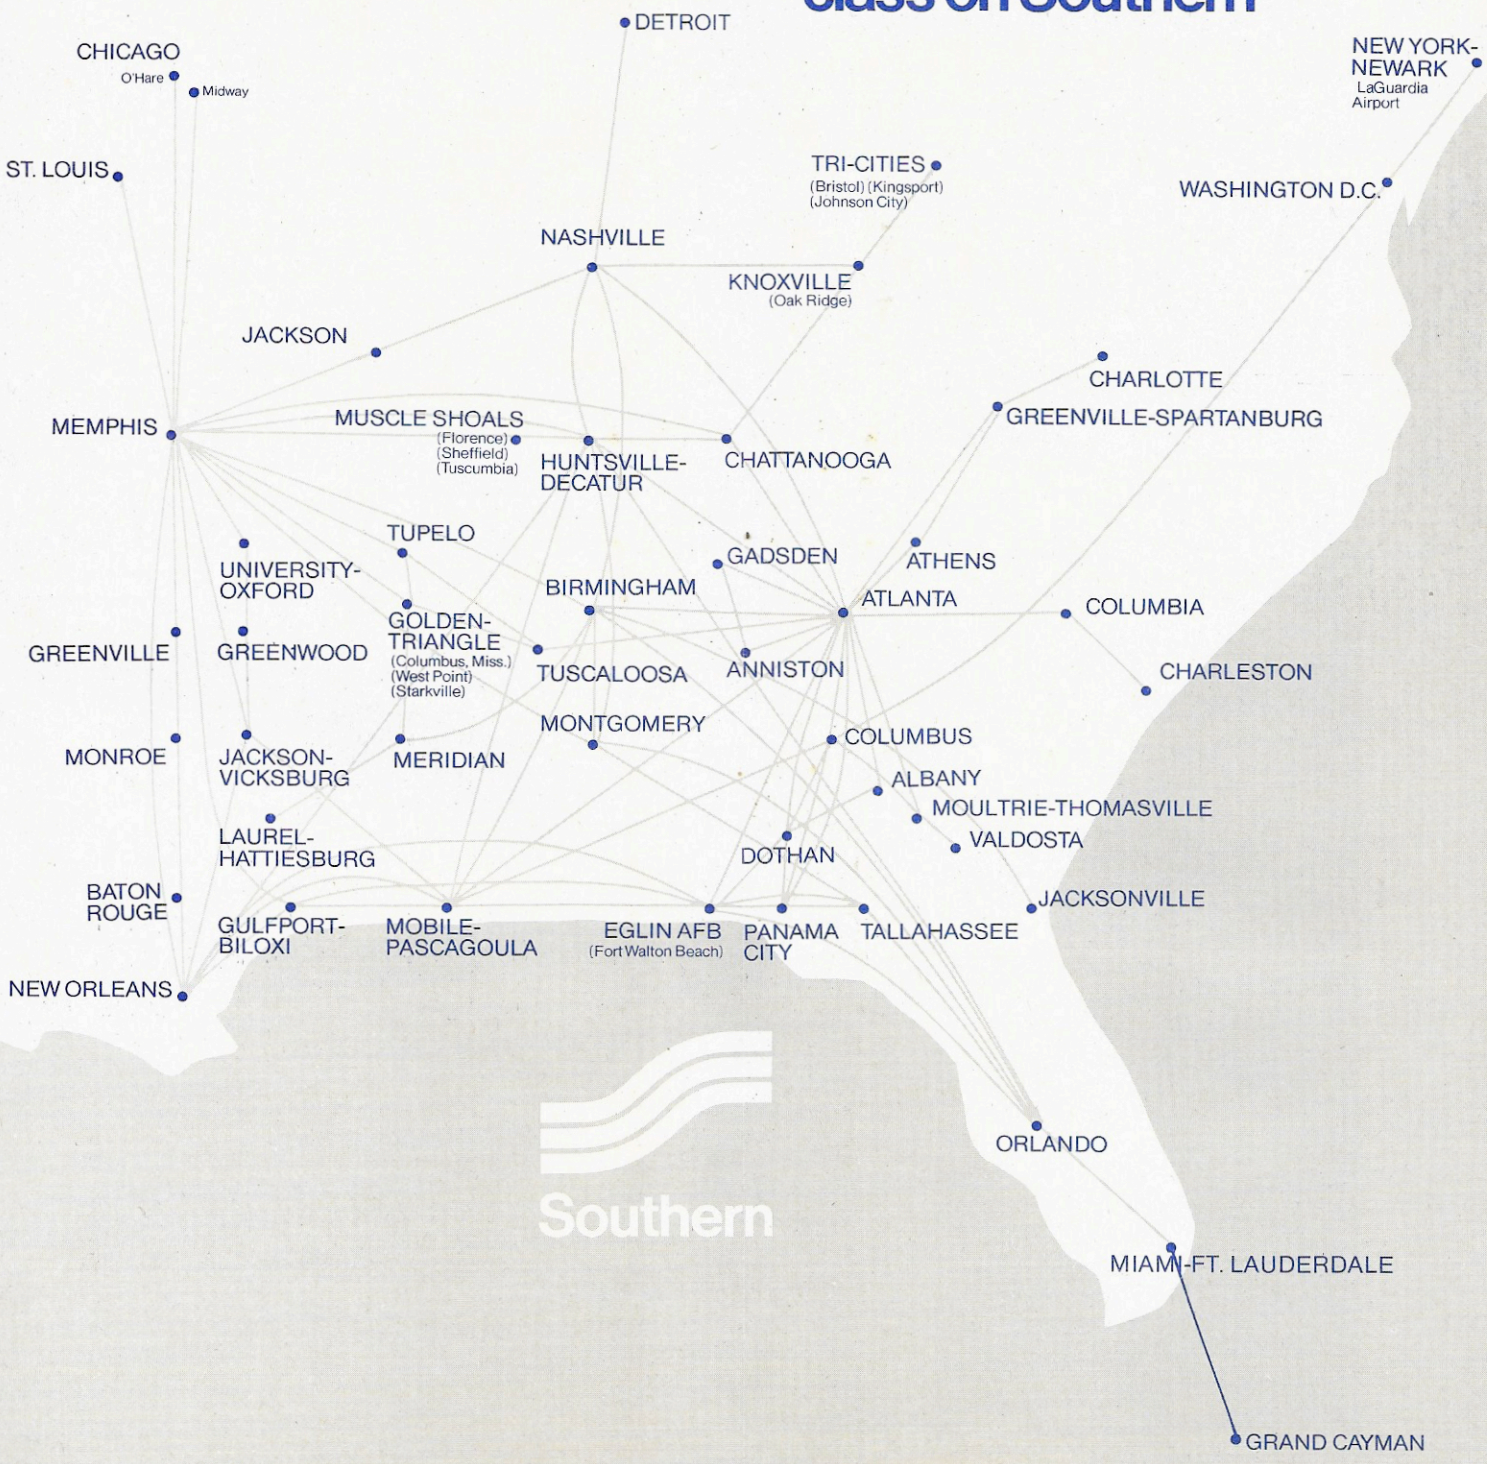

March 1, 1975
Flight Directory

Southern

Nobody's second class on Southern

Southern Good-Time Vacations

Good-Time Islands Air/Sea Cruise

Cruise the Caribbean from Miami with one of Norwegian Caribbean's pleasure ships for 7 or 14 days and include stops at places like Port-au-Prince, Montego Bay, St. Thomas, Nassau, Granada, and many other islands and cities. Enjoy the luxury of the sleek new liners and 4 meals a day (including the famed midnight buffets), plus daily and nightly entertainment, deck sports, movies and games. Plan for duty-free shopping, sightseeing foreign ports and shipboard fun.

Good-Time Disney World

It's a Magic Kingdom for Everyone

If you haven't seen this magnificent vacation kingdom just outside beautiful Orlando, you've missed one of the country's most fabulous family resorts. Southern has a choice of Good-Time Vacations to this world of wonder and amazement. With our all-inclusive package vacations, we offer you a choice between dozens of luxurious hotels and motels. Included in these vacation packages are admissions to the "Magic Kingdom" and its attractions. You can stay a minimum of 3 days and 2 nights or add as many extra days as you like.