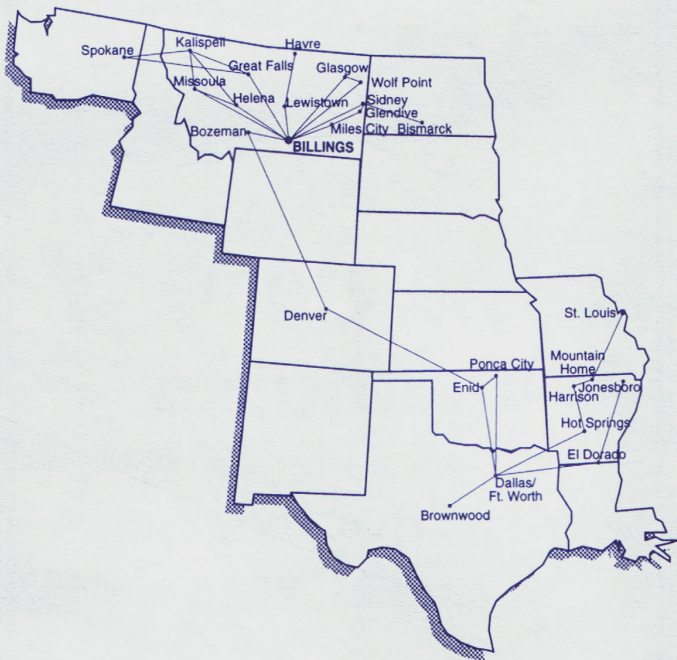

BIGSKY
AIRLINES

**System
Timetable**

**Effective
May 21, 2000**

**SUMMER
TIMETABLE**

www.bigskyair.com

**Thank You
For Flying
Big Sky Airlines**

	Depart	Arrive	Flight(s)	Freq.	Stops
BILLINGS, MT To:					
BISMARCK	11:16a	2:28p	2564	X6	1
BOZEMAN	6:00a	6:50a	1315	DLY	0
DALLAS	6:00a	2:35p	1315	DLY	4
DENVER	6:00a	9:05a	1315	DLY	1
ENID	6:00a	12:30p	1315	DLY	2
GLASGOW	10:46a	11:43a	2570	X67	0
	6:20p	7:57p	2568	DLY	1
GLENDIVE	1:45p	3:08p	2574	X67	1
	6:40p	8:01p	2578	DLY	1
GREAT FALLS	7:55a	8:55a	2550	X7	0
	3:50p	4:50p	2552	X67	0
	12:30p	1:30p	2590	7	0
HAVRE	2:00p	3:30p	2572	X67	1
	6:05p	7:35p	2576	DLY	1
HELENA	8:15a	9:13a	2581	X67	0
	1:30p	2:28p	2585	DLY	0
	5:40p	6:38p	2587	X6	0
KALISPELL	8:15a	10:21a	2581	X67	1
	8:30a	10:55a	2583	DLY	1
	1:30p	3:36p	2585	DLY	1
	5:40p	7:49p	2587	X6	1
LEWISTOWN	2:00p	2:39p	2572	X67	0
	6:05p	6:44p	2576	DLY	0
MILES CITY	1:45p	2:28p	2574	X67	0
	6:40p	7:23p	2578	DLY	0
MISSOULA	8:30a	9:59a	2583	DLY	0
	5:55p	7:26p	2589	X6	0
PONCA CITY	6:00a	1:10p	1315	DLY	3
SIDNEY	11:16a	12:23p	2564	X6	0
	7:00p	8:07p	2566	X6	0
	6:40p	8:35p	2598	6	2
SPOKANE	7:55a	9:35a	2550	X7	1
	8:30a	11:05a	2583	DLY	2
	3:50p	5:30p	2552	X67	1
	12:30p	2:10p	2590	7	1
WOLF POINT	10:46a	12:16p	2570	X67	1
	6:20p	7:22p	2568	DLY	0