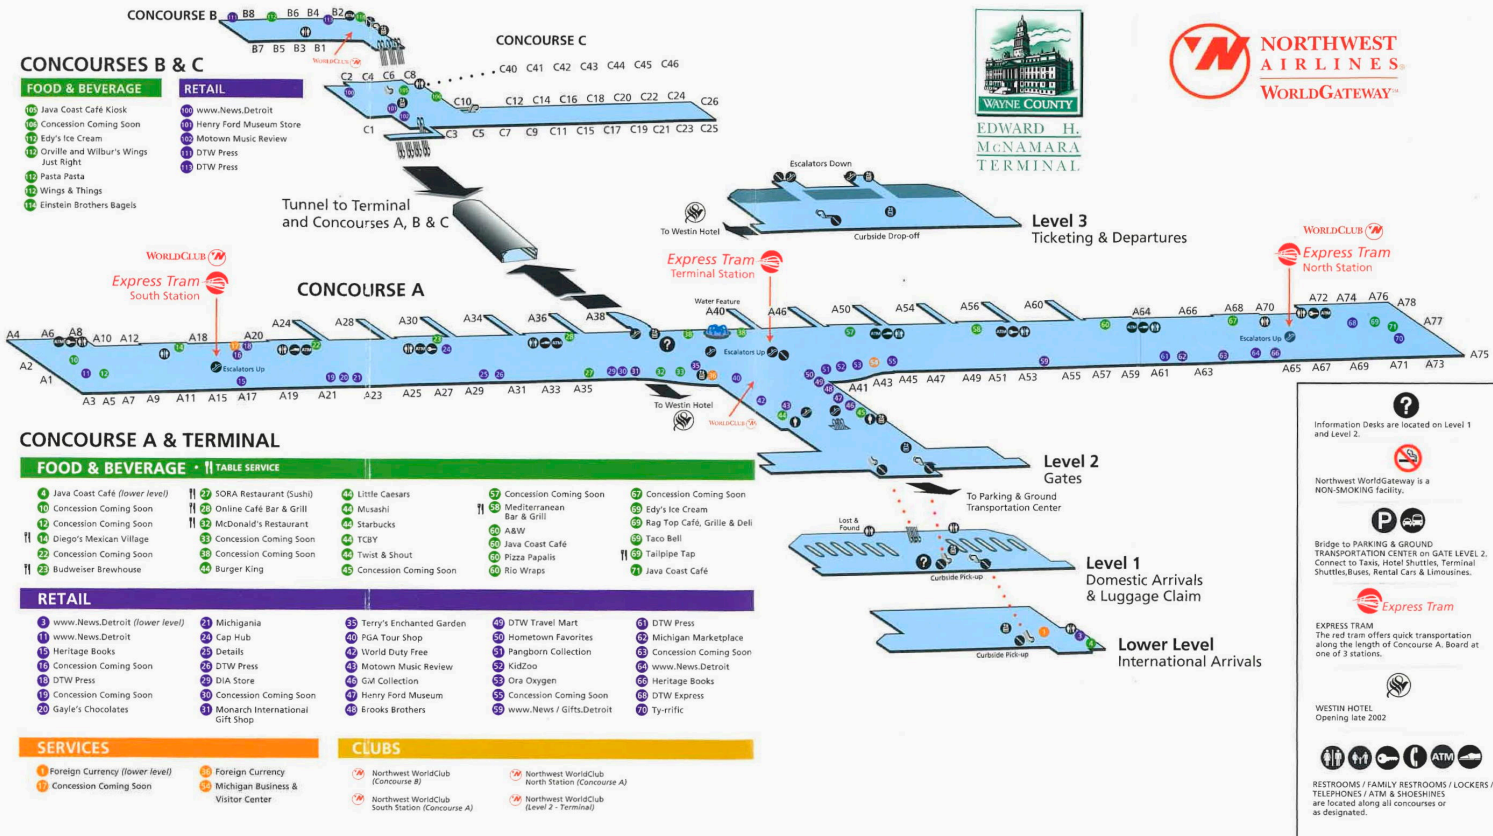

CONCOURSES B & C

FOOD & BEVERAGE

RETAIL

CONCOURSE A & TERMINAL

FOOD & BEVERAGE • TABLE SERVICE

RETAIL

SERVICES

CLUBS

Information Desks are located on Level 1 and Level 2.

Northwest WorldGateway is a **NON-SMOKING** facility.

Bridge to **PARKING & GROUND TRANSPORTATION CENTER** on GATE LEVEL 2. Connect to Taxis, Hotel Shuttles, Terminal Shuttles, Buses, Rental Cars & Limousines.

EXPRESS TRAM
The red tram offers quick transportation along the length of Concourse A. Board at one of 3 stations.

WESTIN HOTEL
Opening late 2002

RESTROOMS / FAMILY RESTROOMS / LOCKERS / TELEPHONES / ATM & SHOESHINES are located along all concourses or as designated.