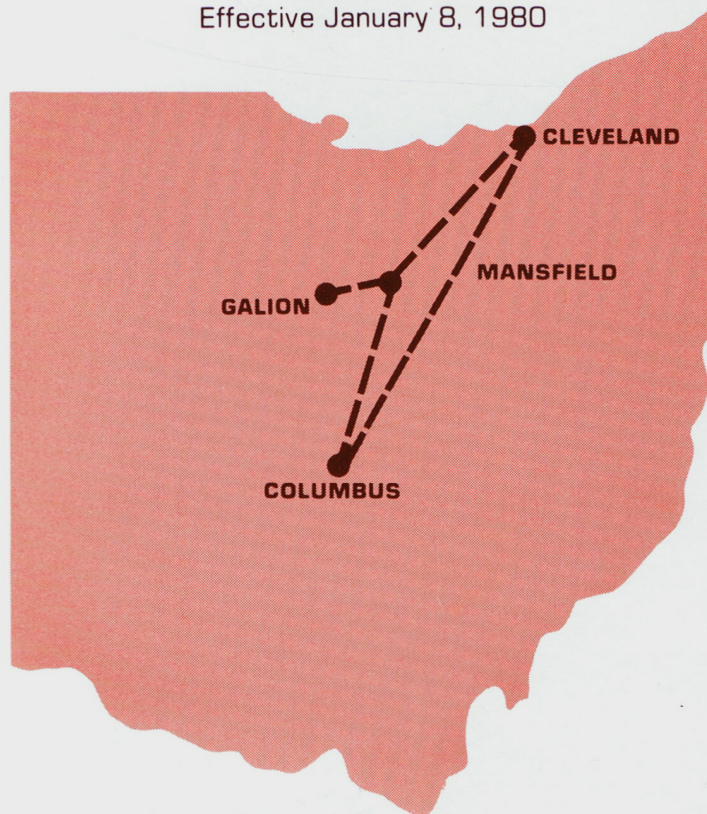

**ALLEGHENY
COMMUTER**

FLIGHT SCHEDULE

Effective January 8, 1980

RESERVATIONS

CLEVELAND	696-8050
COLUMBUS	228-4564
GALION	468-3335
MANSFIELD	525-0293

Operated by Fischer Brothers Aviation of Galion

FROM
CLEVELAND

* Surface transportation provided between Mansfield and Galion

WEEKEND SCHEDULE ON BACK COVER

FROM

MANSFIELD

FROM

CLEVELAND

WEEKEND SCHEDULE

To CLEVELAND

FROM

GALION

To CLEVELAND

8:30a	9:15a	598	SAT
1:00p	1:55p	541	SUN
* 2:35p	3:45p	599	SUN
* 4:25p	5:50p	579	SUN

To GALION

12:00p	12:45p	564	SAT
* 2:25p	3:40p	599	SUN
* 4:30p	5:45p	579	SUN
6:45p	7:30p	568	SUN

* Surface transportation provided between Mansfield and Galion

CHARTER SERVICE

Charter flights for passengers and/or freight can be provided to any airport in the U.S. or Canada.