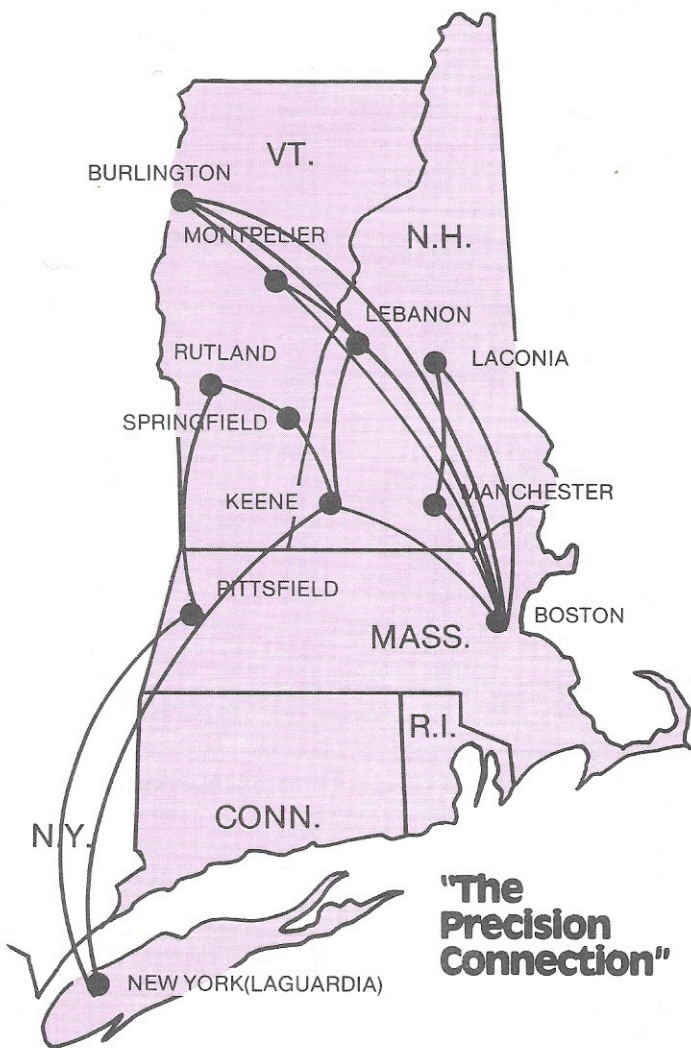

precision airlines

SYSTEM FLIGHT SCHEDULE

EFFECTIVE - APRIL 24, 1983

NOW CALL US TOLL FREE
FROM ANYWHERE IN THE USA
800-451-4221

Leave Arrive Freq. Flt. No. Stops Leave Arrive Freq. Flt. No. Stops

BOSTON - BOS