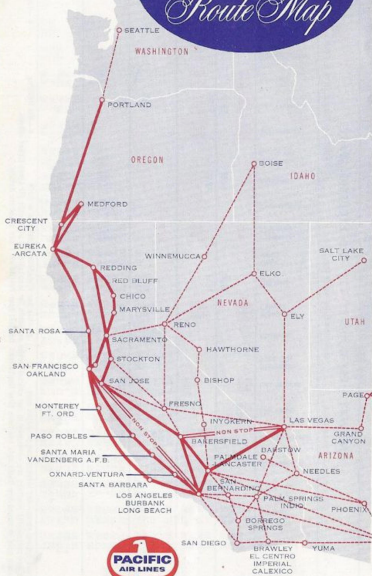

PACIFIC ***AIR LINES***

NOW — NEW COACH SERVICE for
SAN JOSE • LOS ANGELES
SACRAMENTO • STOCKTON

19th Year of Scheduled Service

PACIFIC AIR LINES

Route Map

Legend

- ROUTES
- NON STOP SERVICE
- NEW ROUTES—pending CAB action

Routes also pending to New Mexico and Colorado

LOW FARES

PACIFIC OFFERS...

COACH FARES

Check our typical fares table in this schedule for money savers between many points.

PACIFIC OFFERS...

6-DAY EXCURSION FARES

Money savers between such points as Portland and Eureka, San Francisco and Eureka and many others. Sold on a round-trip basis only. The 6 days includes day of departure. Ask our agent for information and details.

PACIFIC OFFERS...

3-DAY EXCURSION FARES

Between Burbank and fabulous Las Vegas. Only \$12.50 each way plus tax on round-trip basis.

PACIFIC OFFERS...

THE FAMILY PLAN

33 1/3% discount to eligible family members accompanying the head of the family. Details available at any Pacific office or from your travel agent.