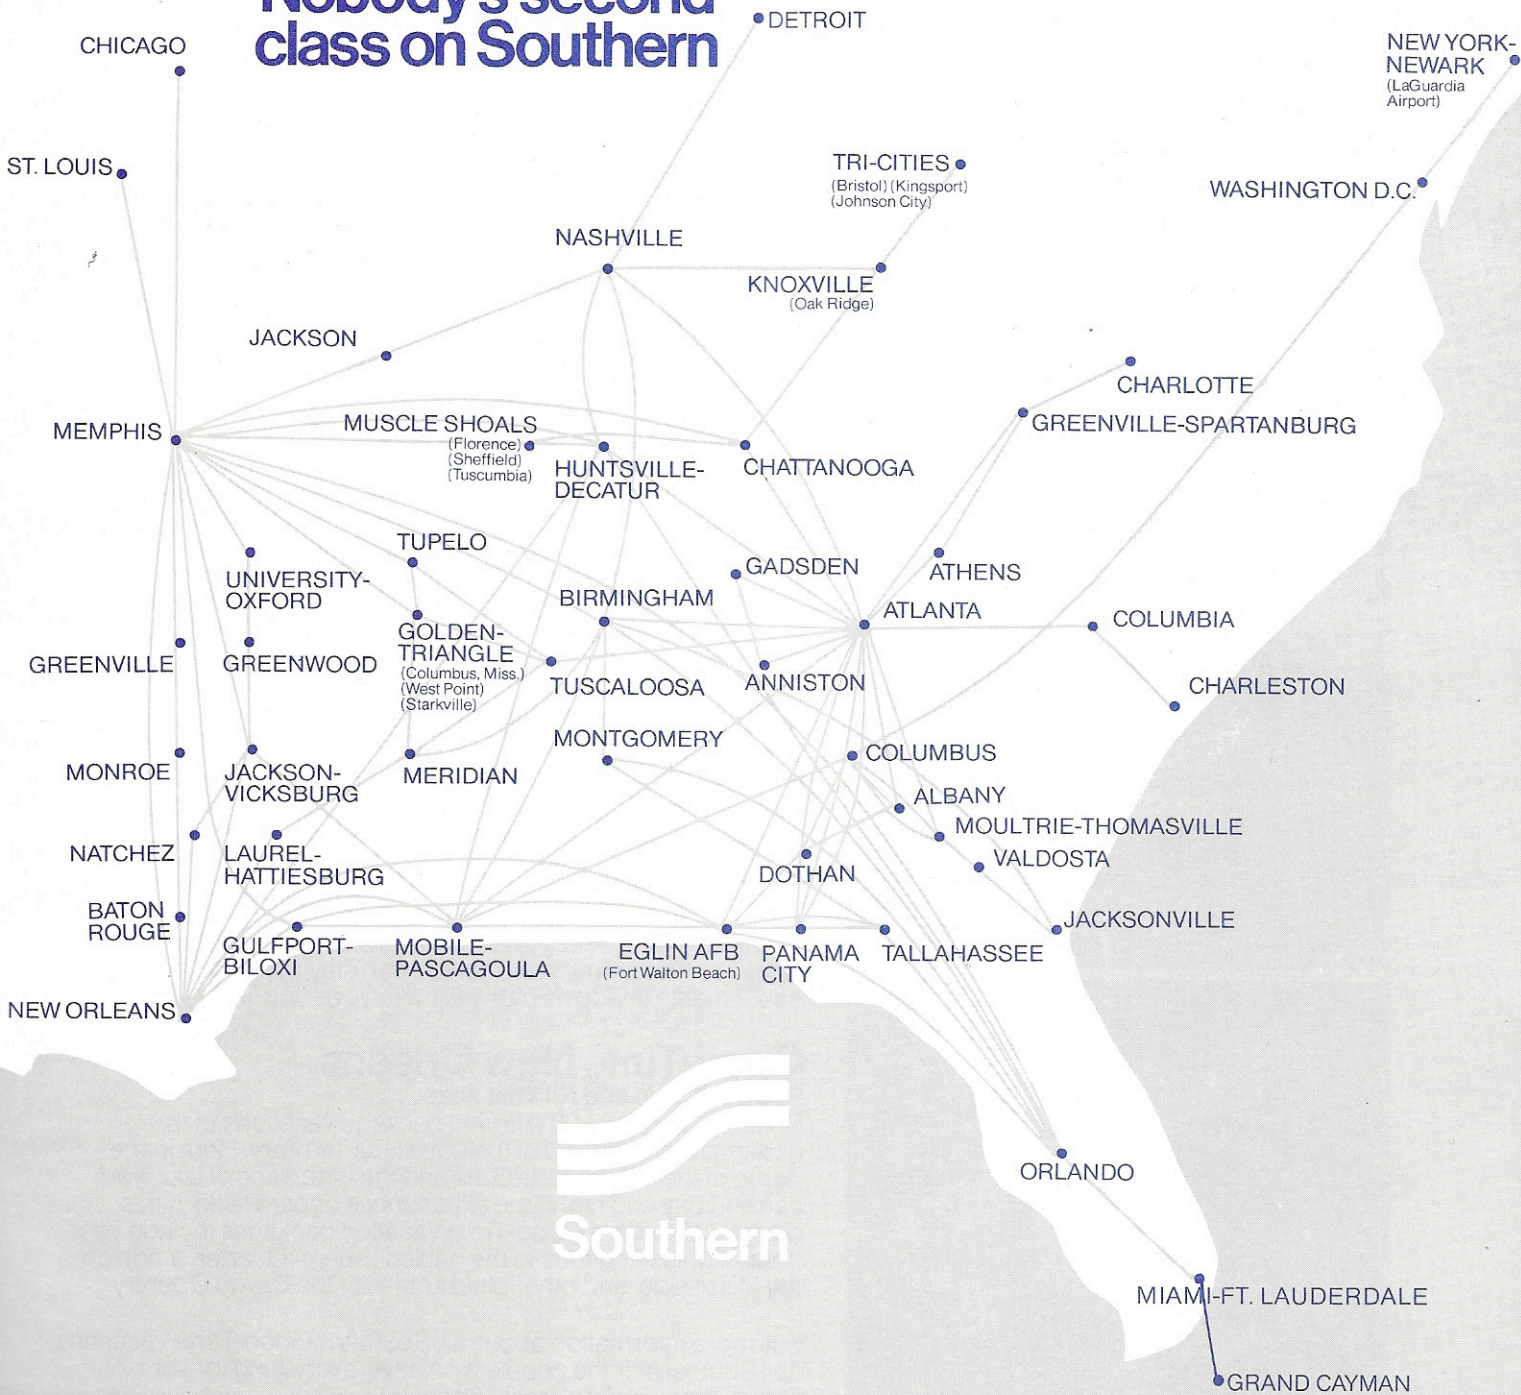

December 4, 1974
Flight Directory

Southern

Nobody's second class on Southern

Southern Good-Time Vacations

Good-Time Islands Air/Sea Cruise

Cruise the Caribbean from Miami with one of Norwegian Caribbean's pleasure ships for 7 or 14 days and include stops at places like Port-au-Prince, Montego Bay, St. Thomas, Nassau, Granada, and many other islands and cities. Enjoy the luxury of the sleek new liners and 4 meals a day (including the famed midnight buffets), plus daily and nightly entertainment, deck sports, movies and games. Plan for duty-free shopping, sightseeing foreign ports and shipboard fun.

Good-Time Disney World

It's a Magic Kingdom for Everyone

If you haven't seen this magnificent vacation kingdom just outside beautiful Orlando, you've missed one of the country's most fabulous family resorts. Southern has a choice of Good-Time Vacations to this world of wonder and amazement. With our all-inclusive package vacations, we offer you a choice between dozens of luxurious hotels and motels. Included in these vacation packages are admissions to the "Magic Kingdom" and its attractions. You can stay a minimum of 3 days and 2 nights or add as many extra days as you like.