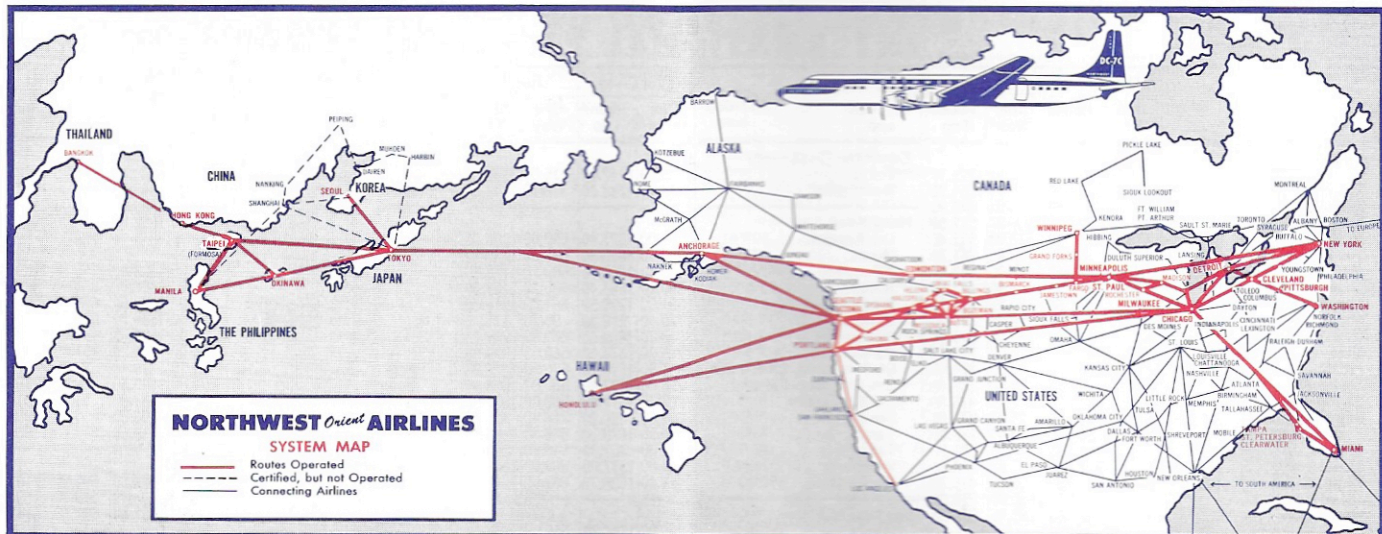

NWA GENERAL INFORMATION

AIRLINE TRIP INSURANCE: You may purchase insurance covering your trip anywhere in North America or Hawaii at any Northwest office. Maximum insurance is $62,500, obtainable in units of $6,250 at a cost of $.25 per unit.

AIR TAXI SERVICE: This service is available at many cities served by NWA to off-line points.

BAGGAGE: "Baggage" includes all luggage, such as brief cases, packages, typewriters, camera equipment and similar articles, whether carried in the cabin, or checked prior to boarding. Free baggage allowances are: (a) 40 lbs. when traveling first class or tourist entirely within the U.S. and Canada; (b) 44 lbs. when traveling to or from Hawaii; (c) 66 lbs. when traveling first class or tourist between Seattle and Anchorage, or Minneapolis-St. Paul and Anchorage via Edmonton; (d) 66 lbs. first class, or 44 lbs. tourist when traveling between U.S. cities and Seattle, in connection with travel to or from Alaska; and (e) 66 lbs. first class or 44 lbs. tourist when traveling to, from, or within the Orient. For baggage in excess of free allowance, the charge is: (a) 1/2 of 1% per lb. of the adult first class one-way fare for travel within the U.S. and Canada; (b) 1% per kilo of the adult first class one-way fare for travel to, from, or within Hawaii or the Orient; (c) 1% per kilo of the applicable one-way fare for travel between Seattle and Anchorage. Minimum charge is 25c. Northwest's liability for baggage will not exceed $100 per passenger traveling to, from, or within the Orient; or $250 per passenger traveling within the U.S. and Canada, or to and from Hawaii or Alaska. You may declare a higher valuation and pay a slight additional charge.

BERTH ACCOMMODATIONS: Berths are available on most Stratocruiser and DC-7C flights, and on first class transpacific service.

CAR RENTAL SERVICE: Automobiles are available for rental at practically all cities served by Northwest (see car-rental listing in the table of NWA offices in this folder). When making your reservation, you may request your Northwest agent to arrange that a car be waiting for you on arrival.

CHECK-IN TIME: Passengers expect on-time performance. In your best interests, we request you report to the Northwest ticket counter at least 20 minutes prior to scheduled departure of your flight. For international trips, allow at least one hour for customs clearance. Your reservation is subject to cancellation if you do not appear at least 10 minutes prior to departure.