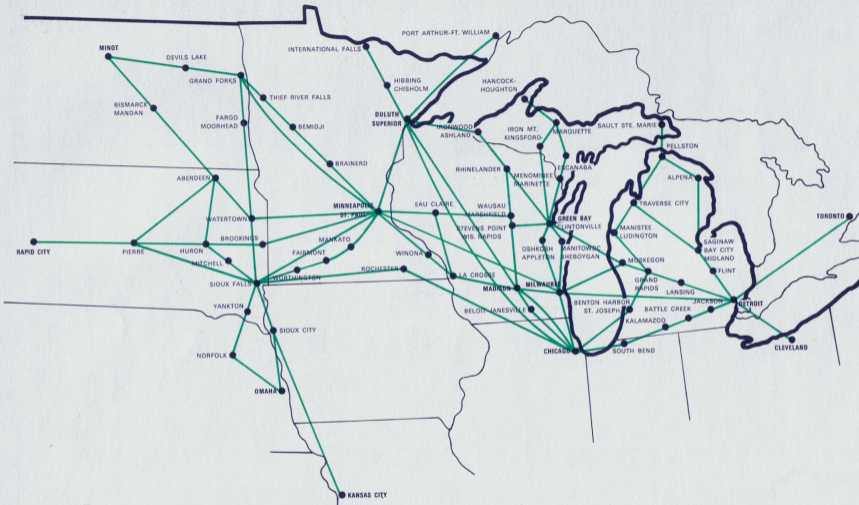

NORTH CENTRAL AIRLINES, INC.
6201 34th Ave. So.
Minneapolis, Minnesota 55450

BULK RATE
U.S. POSTAGE
PAID
Minneapolis, Minn.
Permit No. 282

Mr. Robert Russo
5361 S. Meade Ave.
Chicago, Ill. 60638

NORTH CENTRAL AIRLINES