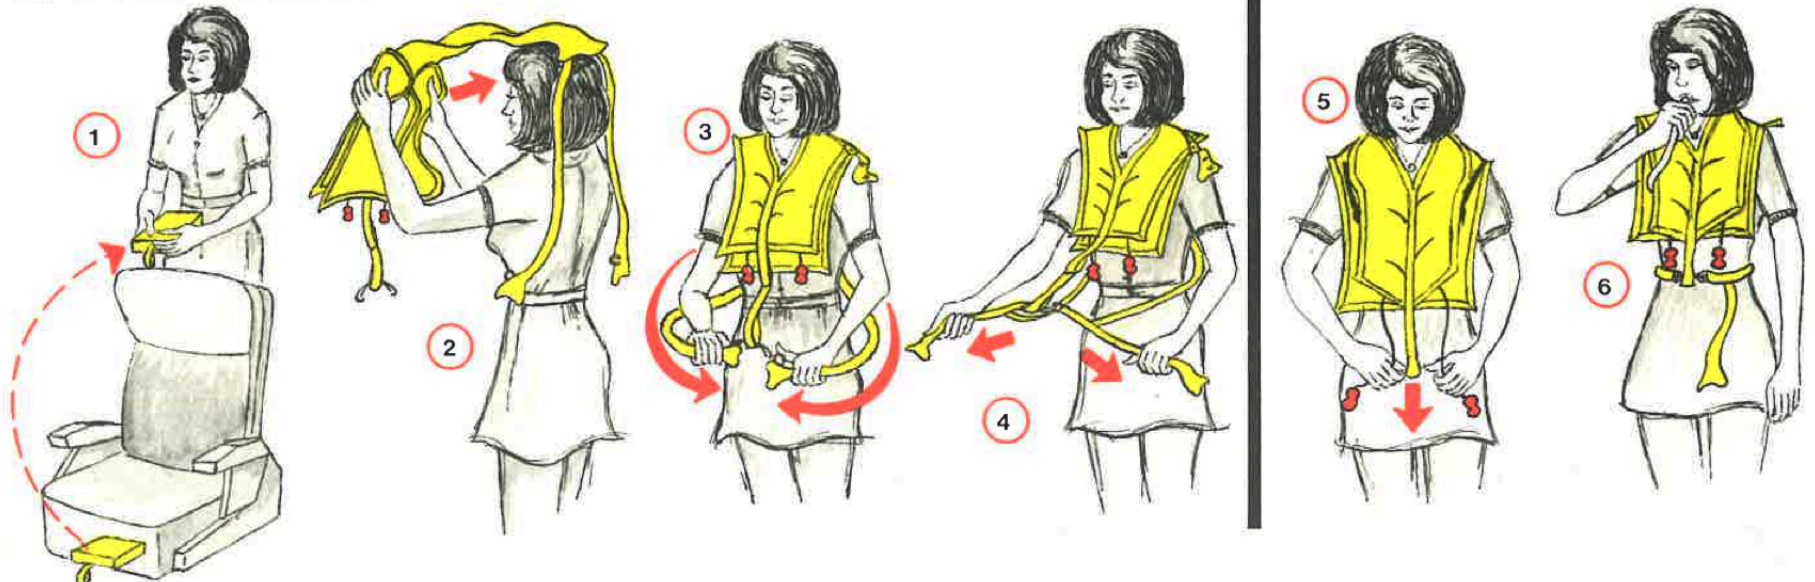

NORTHWEST ORIENT

747

The illustrations on this card will acquaint you with the 747 aircraft safety features.

このカードには、747型機の非常設備がわかりやすく図解してあります。

이 카드의 도해는 747 기의 비상용 안전장치에 대한 설명서 입니다.

此卡上的圖解說明會告訴你有關747客機的各種安全措施

SEAT BELT

BRACE POSITION

OXYGEN MASK

LAND EVACUATION

DOOR EXIT

LIFE VEST (Jacket)

WATER EVACUATION

LIFE RAFT

DISCONNECT HERE AND SLIDE BECOMES LIFE RAFT