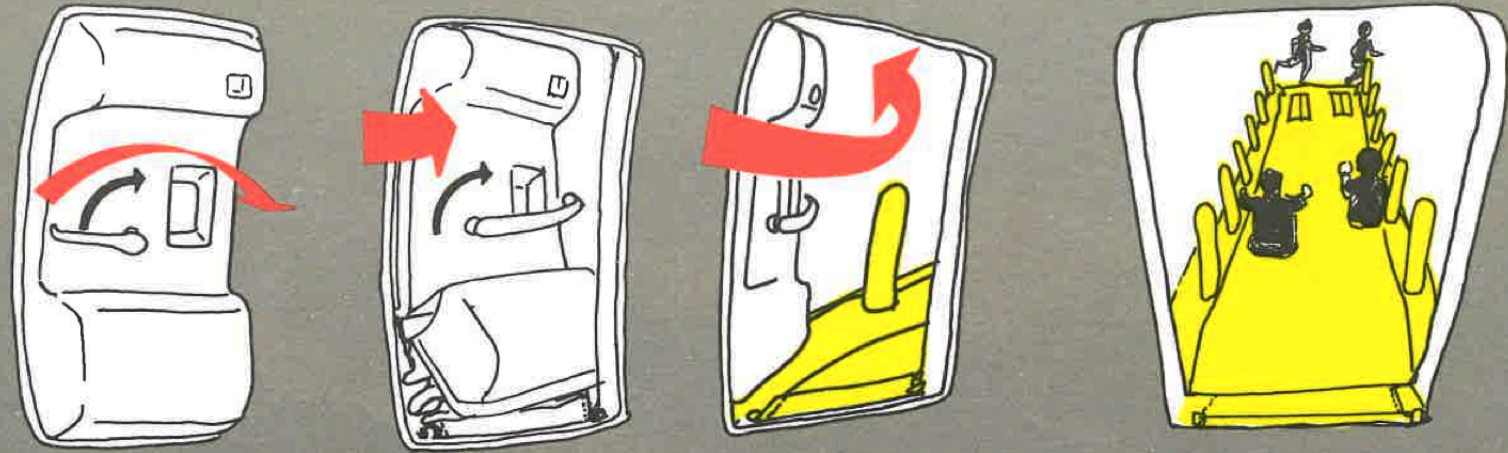

NORTHWEST ORIENT

747

The illustrations on this card will acquaint you with the 747 aircraft safety features.

このカードには、747型機の非常設備がわかりやすく図解してあります。

이 카드의 도해는 747 기의 비상용 안전장치에 대한 설명서 입니다.

此卡上的圖解說明會告訴你有關747客機的各種安全措施

SEAT BELT

BRACE POSITION

OXYGEN MASK

LAND EVACUATION

DOOR EXIT

LIFE VEST (Jacket)

WATER EVACUATION

LIFE RAFT

DISCONNECT HERE AND SLIDE BECOMES LIFE RAFT