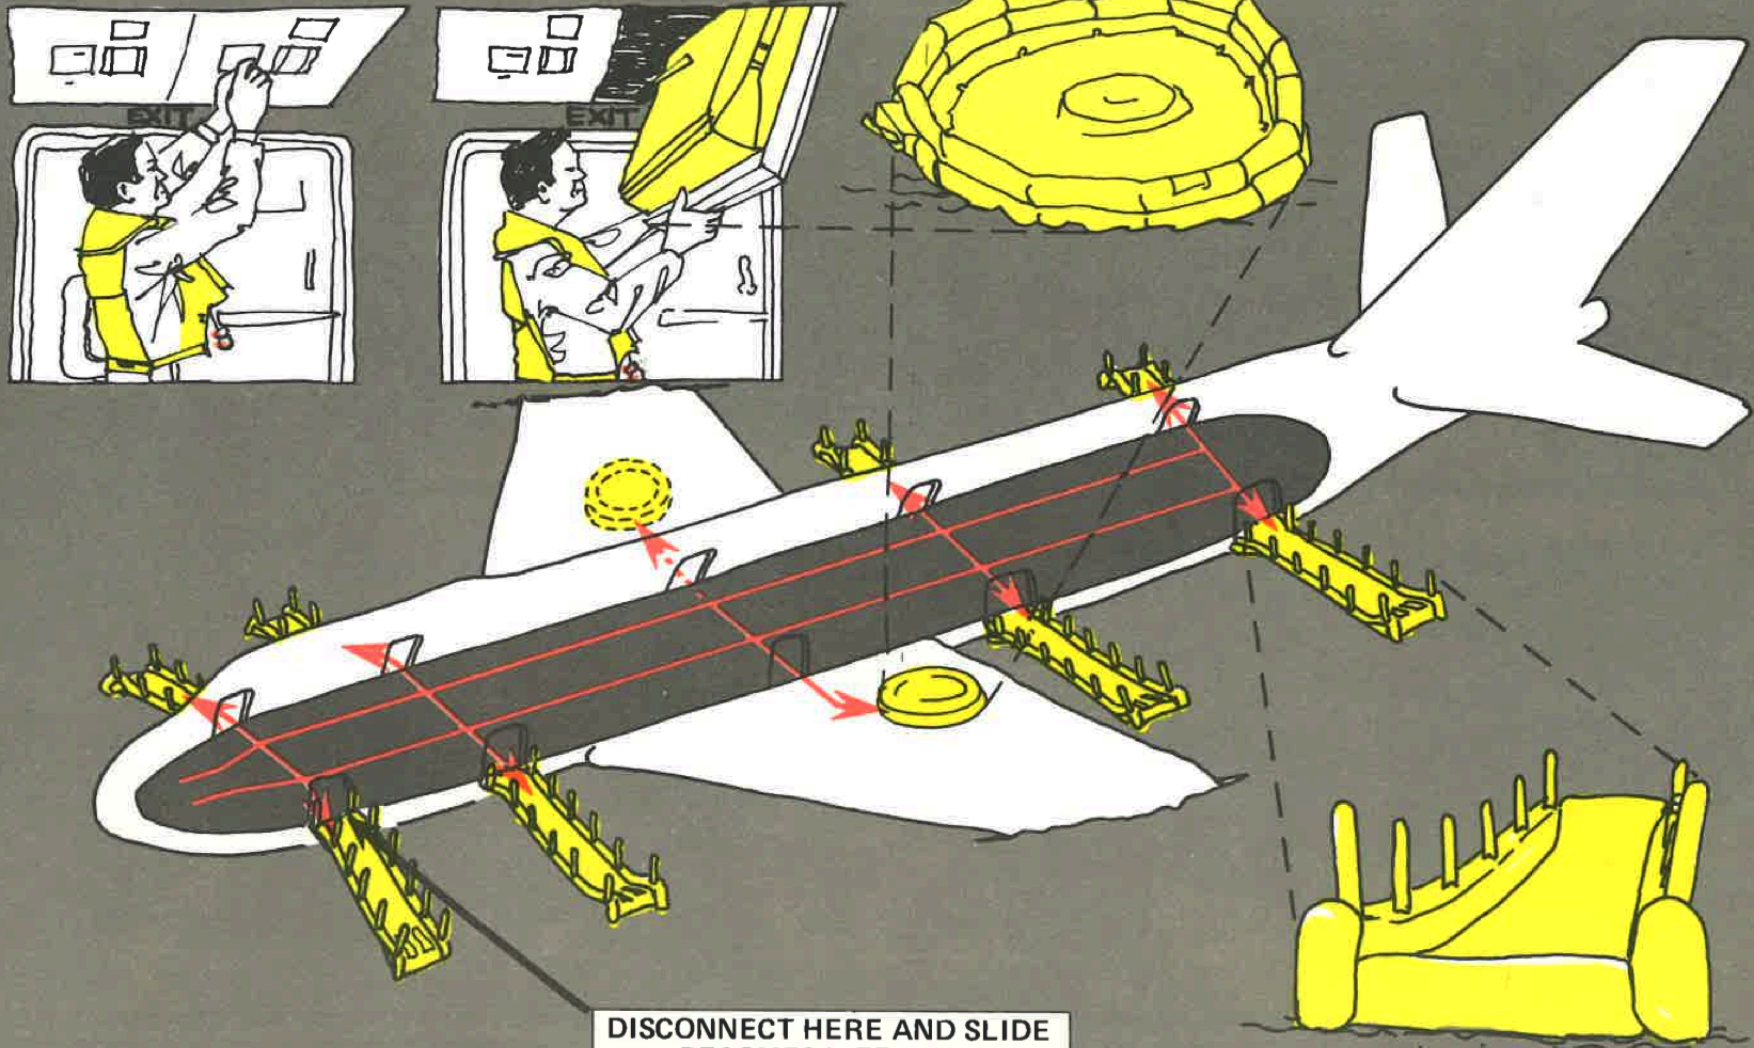

NORTHWEST ORIENT

747

The illustrations on this card will acquaint you with the 747 aircraft safety features.

このカードには、747型機の非常設備がわかりやすく図解してあります。

이 카드의 도해는 747 기의 비상용 안전장치에 대한 설명서 입니다.

此卡上的圖解說明會告訴你有關747客機的各種安全措施

SEAT BELT

BRACE POSITION

OXYGEN MASK

LAND EVACUATION

DOOR EXIT

LIFE VEST (Jacket)

WATER EVACUATION

LIFE RAFT

DISCONNECT HERE AND SLIDE BECOMES LIFE RAFT