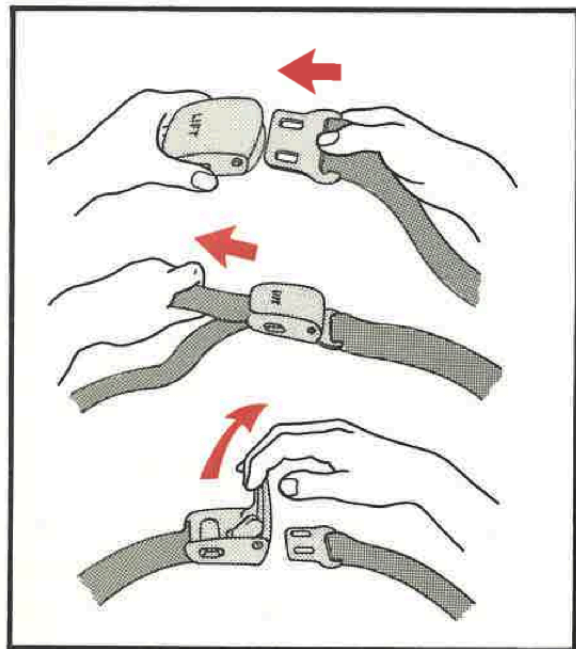

NORTHWEST ORIENT

757

SAFETY FEATURES

SEAT BELT

at TAKE-OFF and LANDING

BRACE POSITIONS

OXYGEN MASK

DOORS and ESCAPE SLIDES

FLOATABLE SEAT CUSHION

EXITS and SLIDES