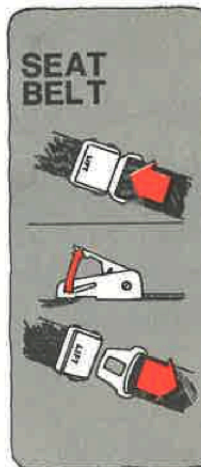

NORTHWEST ORIENT

DC-10

The illustrations on this card will acquaint you with the DC-10 aircraft safety features

このカードには、DC-10型機の非常設備がわかりやすく図解してあります。

DC-10기의 비상용 안전장치에 대한 설명입니다.

此卡上的圖解說明會告訴你有關DC-10客機的各種安全措施

OXYGEN MASK

LAND EVACUATION

DOOR EXITS

FORWARD (A) EXITS

AFT (B) EXITS

LIFE VEST (Jacket)

WATER EVACUATION