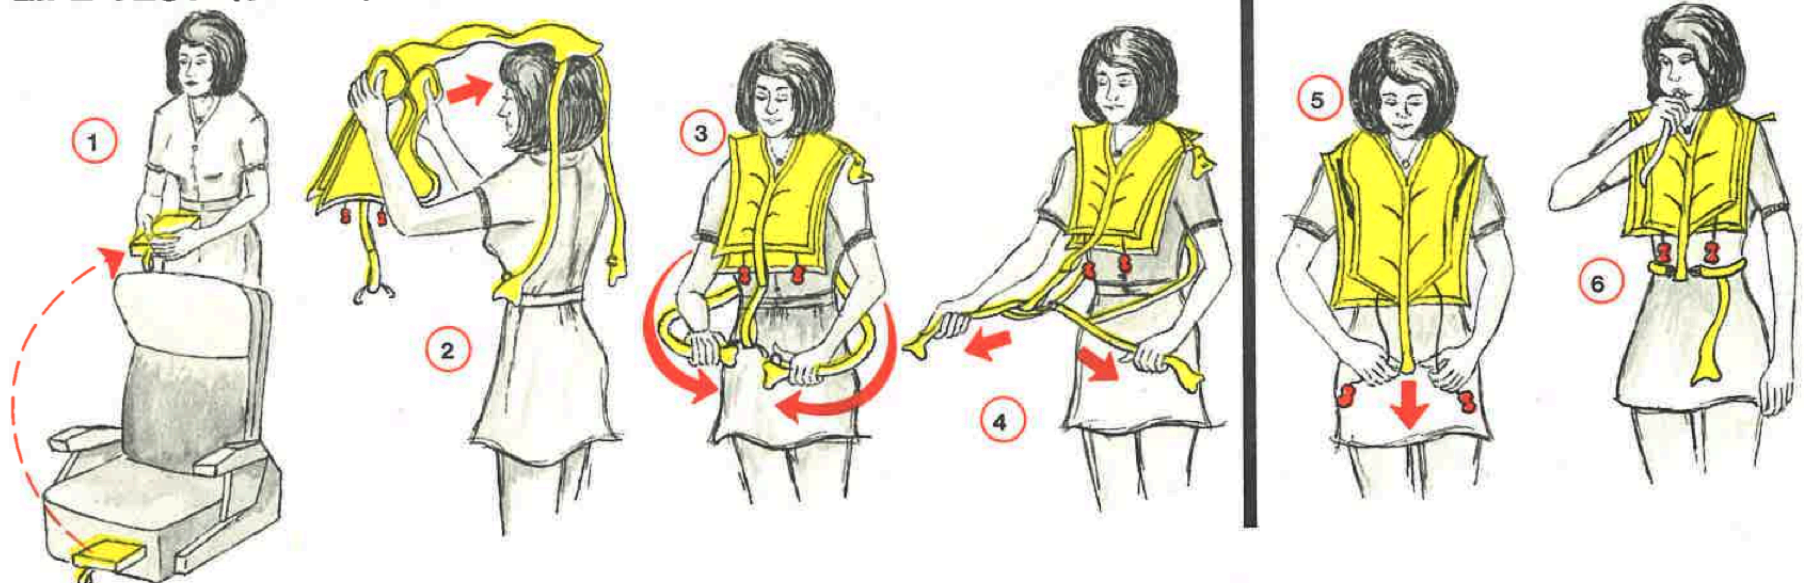

NORTHWEST ORIENT

DC-10

The illustrations on this card will acquaint you with the DC-10 aircraft safety features

このカードには、DC-10型機の非常設備がわかりやすく図解してあります。

DC-10기의 비상용 안전장치에 대한 설명입니다.

此卡上的圖解說明會告訴你有關DC-10客機的各種安全措施

OXYGEN MASK

LAND EVACUATION

DOOR EXITS

FORWARD (A) EXITS

AFT (B) EXITS

LIFE VEST (Jacket)

WATER EVACUATION