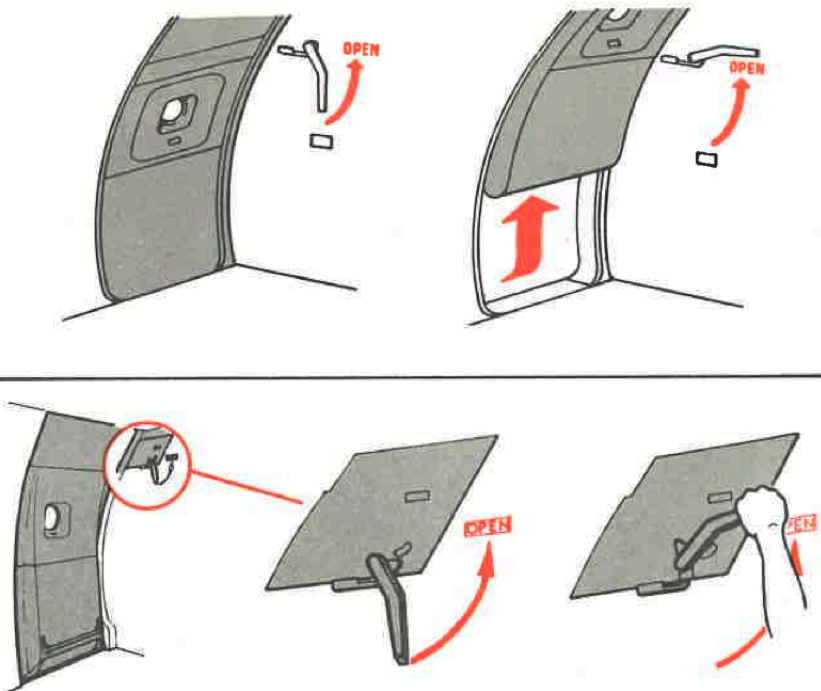

NORTHWEST ORIENT

DC-10

The illustrations on this card will acquaint you with the DC-10 aircraft safety features

このカードには、DC-10型機の非常設備がわかりやすく図解してあります。

DC-10기의 비상용 안전장치에 대한 설명입니다.

此卡上的圖解說明會告訴你有關DC-10客機的各種安全措施

OXYGEN MASK

LAND EVACUATION

DOOR EXITS

FORWARD (A) EXITS

AFT (B) EXITS

LIFE VEST (Jacket)

WATER EVACUATION