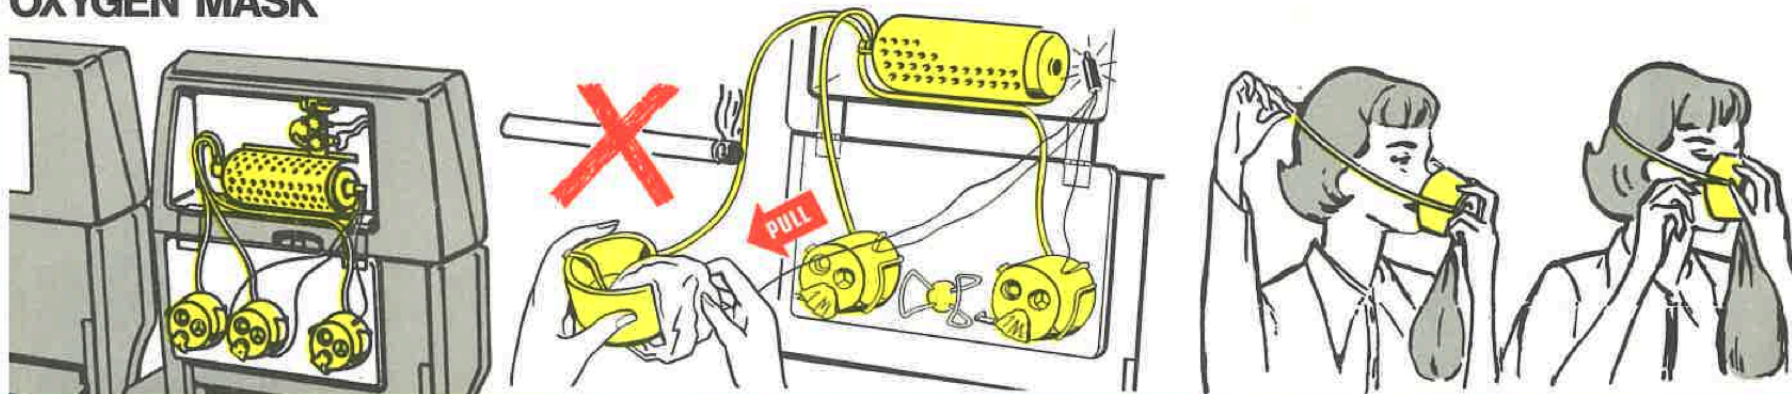

NORTHWEST ORIENT

DC-10

The illustrations on this card will acquaint you with the DC-10 aircraft safety features

このカードには、DC-10型機の非常設備がわかりやすく図解してあります。

DC-10기의 비상용 안전장치에 대한 설명입니다.

此卡上的圖解說明會告訴你有關DC-10客機的各種安全措施

OXYGEN MASK

LAND EVACUATION

DOOR EXITS

FORWARD (A) EXITS

AFT (B) EXITS

LIFE VEST (Jacket)

WATER EVACUATION