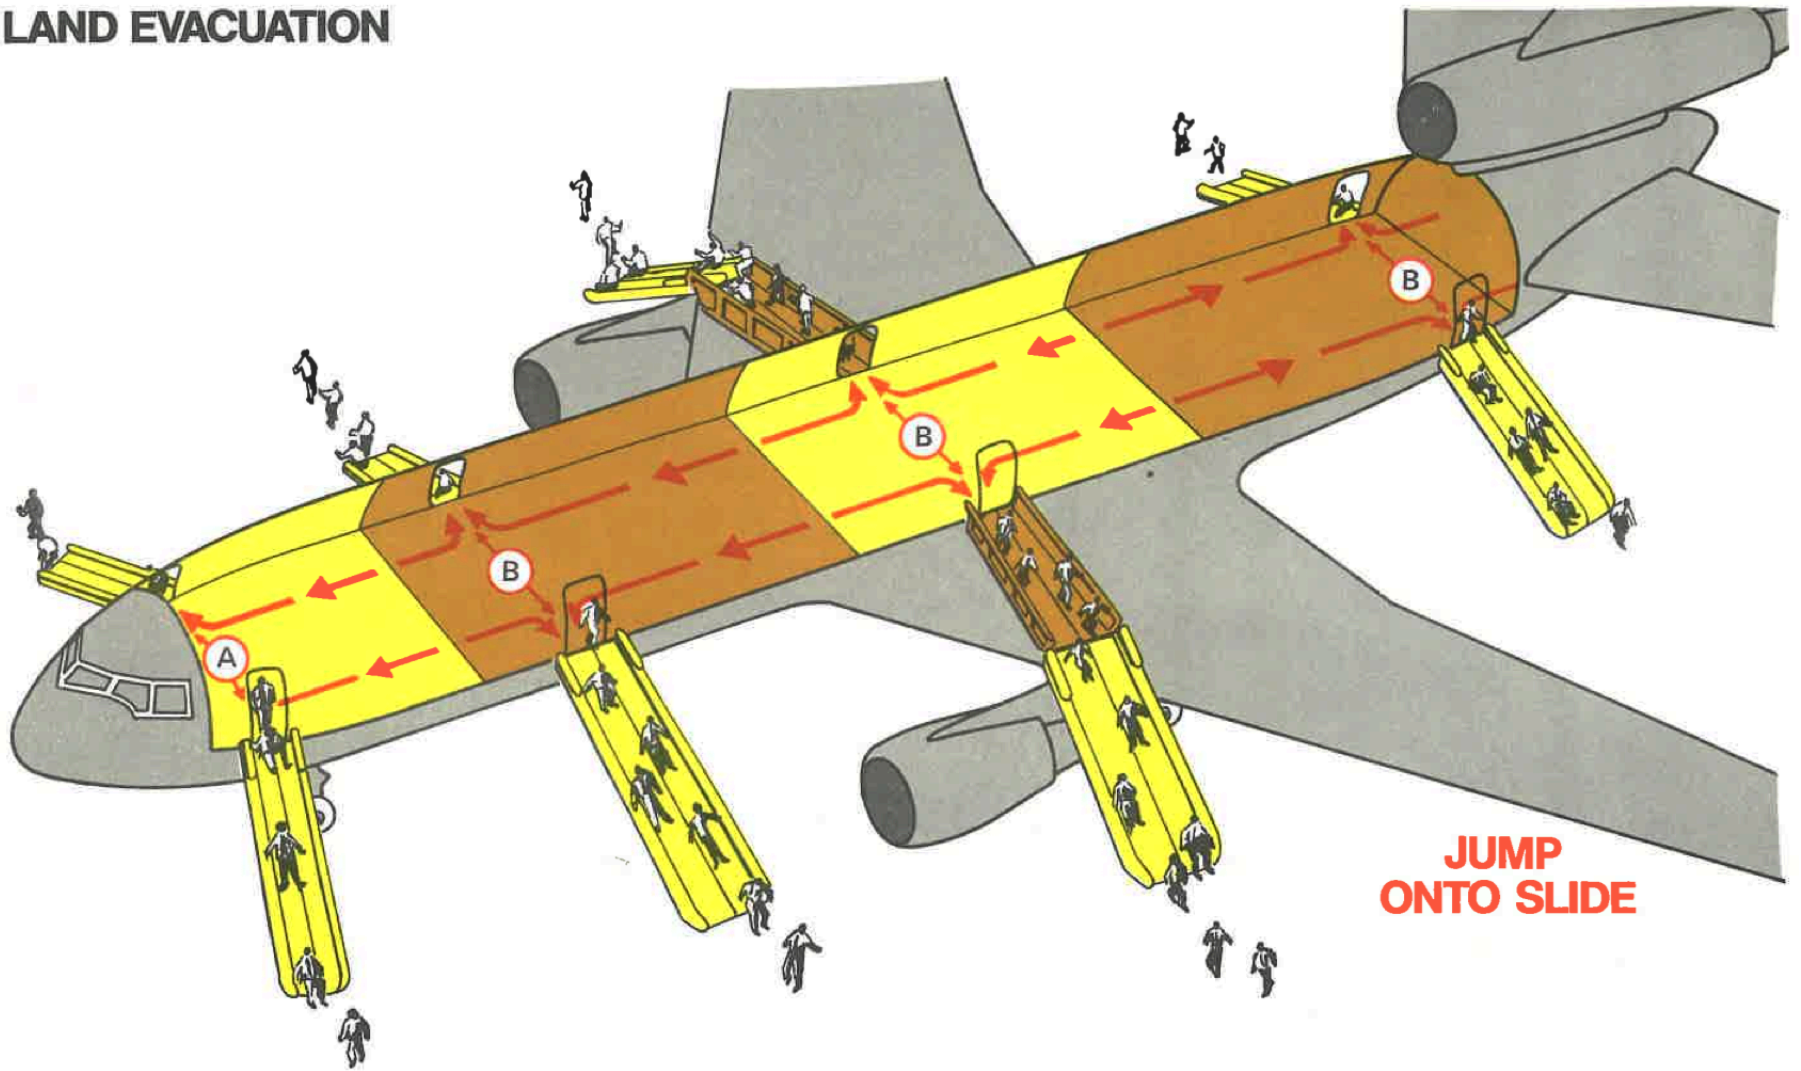

NORTHWEST ORIENT

DC-10

The illustrations on this card will acquaint you with the DC-10 aircraft safety features

このカードには、DC-10型機の非常設備がわかりやすく図解してあります。

DC-10기의 비상용 안전장치에 대한 설명입니다.

此卡上的圖解說明會告訴你有關DC-10客機的各種安全措施

OXYGEN MASK

LAND EVACUATION

DOOR EXITS

FORWARD (A) EXITS

AFT (B) EXITS

LIFE VEST (Jacket)

WATER EVACUATION