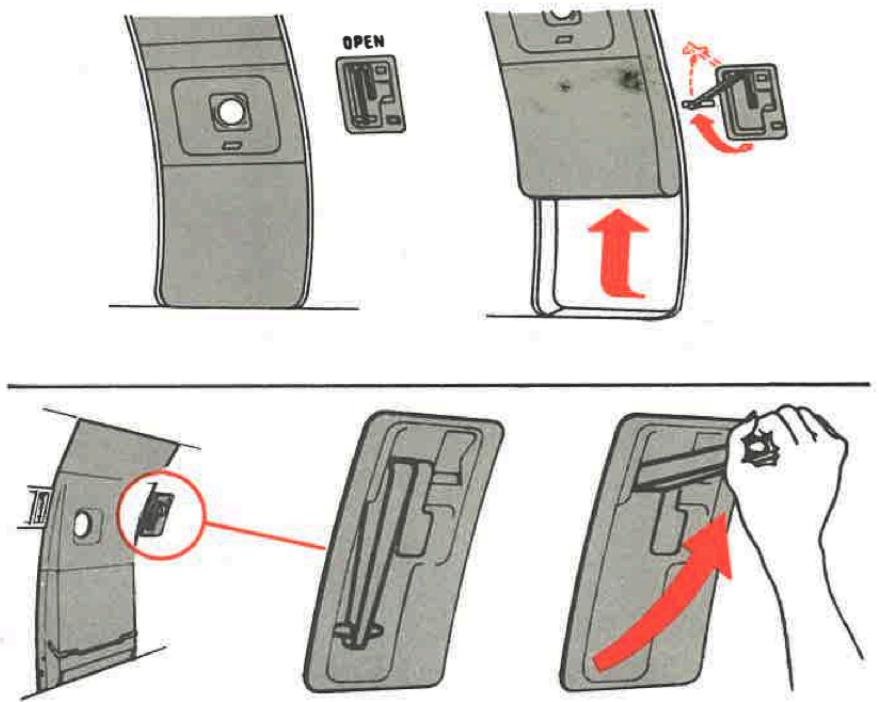

NORTHWEST ORIENT

DC-10

The illustrations on this card will acquaint you with the DC-10 aircraft safety features

このカードには、DC-10型機の非常設備がわかりやすく図解してあります。

DC-10기의 비상용 안전장치에 대한 설명입니다.

此卡上的圖解說明會告訴你有關DC-10客機的各種安全措施

OXYGEN MASK

LAND EVACUATION

DOOR EXITS

FORWARD (A) EXITS

AFT (B) EXITS

LIFE VEST (Jacket)

WATER EVACUATION