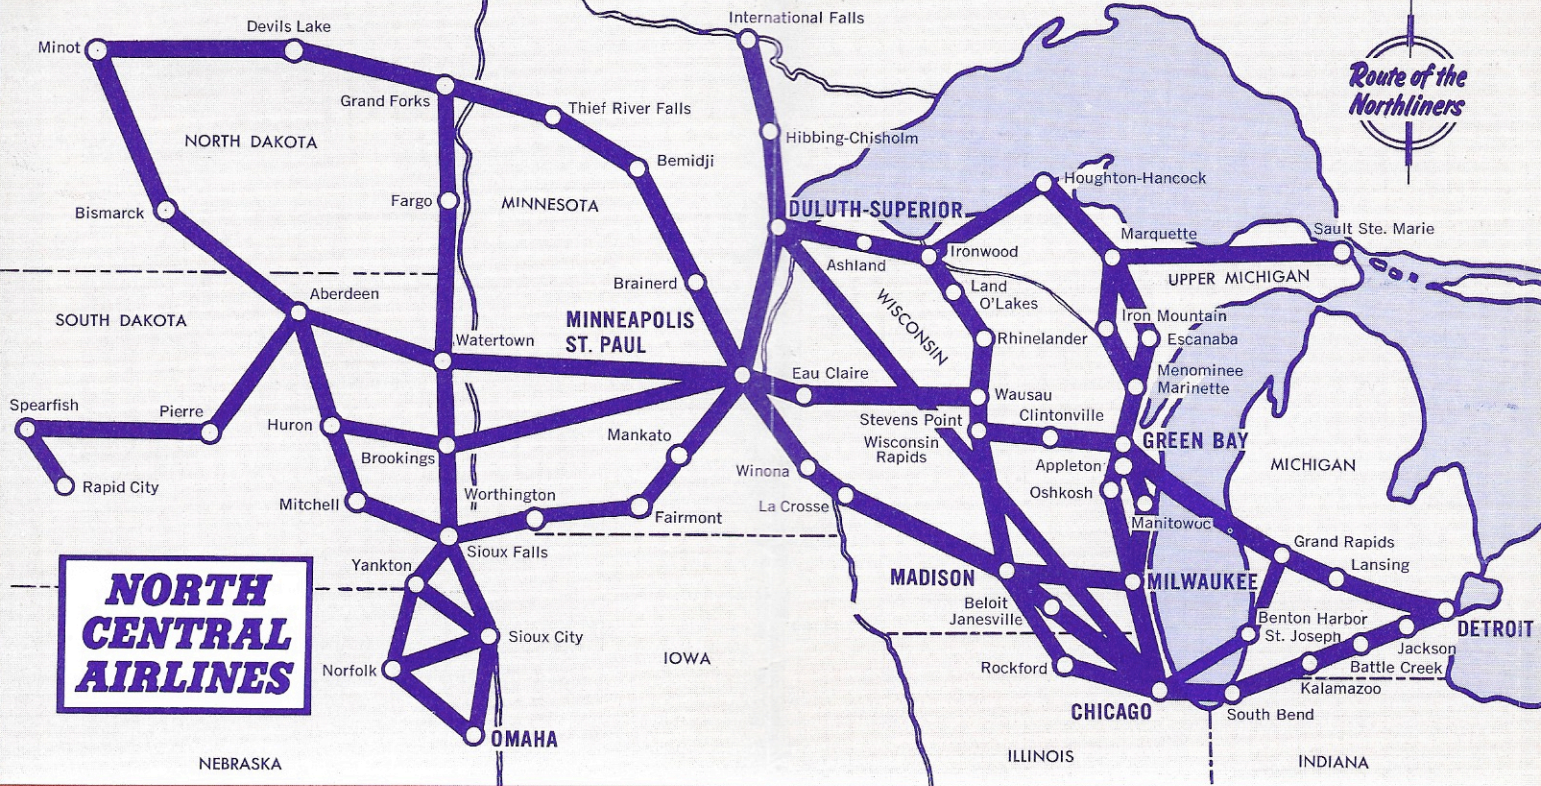

RESERVATIONS—INFORMATION—GROUND TRANSPORTATION