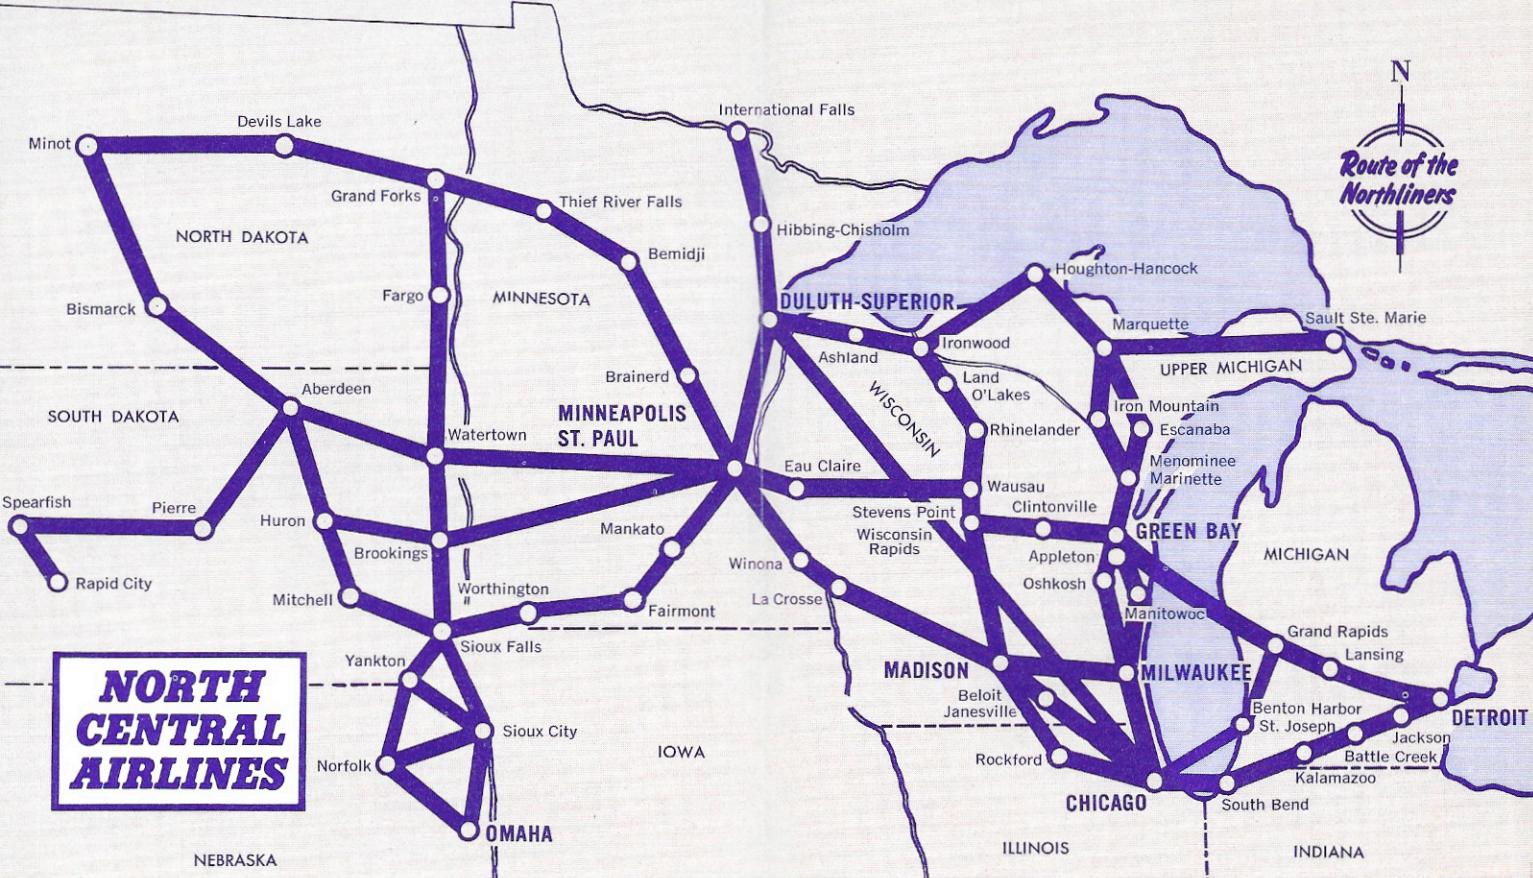

# ***NORTH CENTRAL***

**AIRLINES**

At the controls of every Northliner flight . . .  
one of North Central's experienced, highly skilled captains

**EFFECTIVE  
MARCH 1, 1960**

\*Seasonal Service, June 1-September 30  
 †Limousine Service Available to Neenah—\$3.00, Menasha—\$3.50 and Appleton—\$4.50.  
 \*\$4.50 one psgr. and \$1.50 each additional psgr.  
 † Scheduled Helicopter service available between Midway and O'Hare airports and to the downtown area.

— ROUTE OF THE NORTHLINERS —  
**NORTH CENTRAL AIRLINES, INC.**

6201 34th AVENUE SOUTH • MINNEAPOLIS 50, MINNESOTA

SCHEDULE EFFECTIVE MARCH 1, 1960

**NORTH AND WESTBOUND**

**MINNESOTA • NORTH DAKOTA • SOUTH DAKOTA • IOWA • NEBRASKA**

**SOUTH AND EASTBOUND — READ DOWN**

Flight	790	750	740	784	760	752	792	764	754	744	786	Traffic Code
RAPID CITY MST Lv					5 45			1 40				RAP
Spearfish MST Lv					6 13			2 08				SPF
Pierre CST Lv					8 22			4 17				PIR
MINOT Lv	5 15		7 05				1 15			3 20		MOT
Devils Lake Lv	6 08						2 08					DVL
GRAND FORKS Ar	6 45						2 45					GFK
GRAND FORKS Lv	6 55			8 00			2 48				4 00	TVF
Thief River Falls Lv	7 22						3 15					BJI
Bemidji Ar	7 53						3 46					BJI
Bemidji Lv	7 56						3 56					BRD
Brainerd Lv	8 36						4 36					FAR
Fargo Lv												BIS
Bismarck-Mandan Lv			7 54	8 39						4 09	4 39	ABR
ABERDEEN Ar			8 53		9 15			5 10		5 08		
ABERDEEN Lv												ABR
Huron Ar			9 08		9 35			5 30		5 25		HON
Huron Lv			9 42							5 59		HON
Watertown Lv		7 10	9 45			1 40			4 25	6 02		ATY
Mitchell Lv		7 36	10 11		10 13				4 51		5 42	MHE
Brookings Lv						2 17					6 09	BXK
SIOW FALLS Ar											6 35	FSD
SIOW FALLS Lv		8 25	10 58	10 50					5 27	6 52	9 00	FSD
Yankton Lv				11 22							9 32	YKN
Sioux City Lv												SUX
Norfolk Lv												OFK
OMAHA Ar												OMA
Worthington Lv												OTG
Fairmont Lv												FRM
Mankato Lv												MKT
MPLS.-ST. PAUL CST Ar												MSP
	790	750	740	784	760	752	792	764	754	744	786	