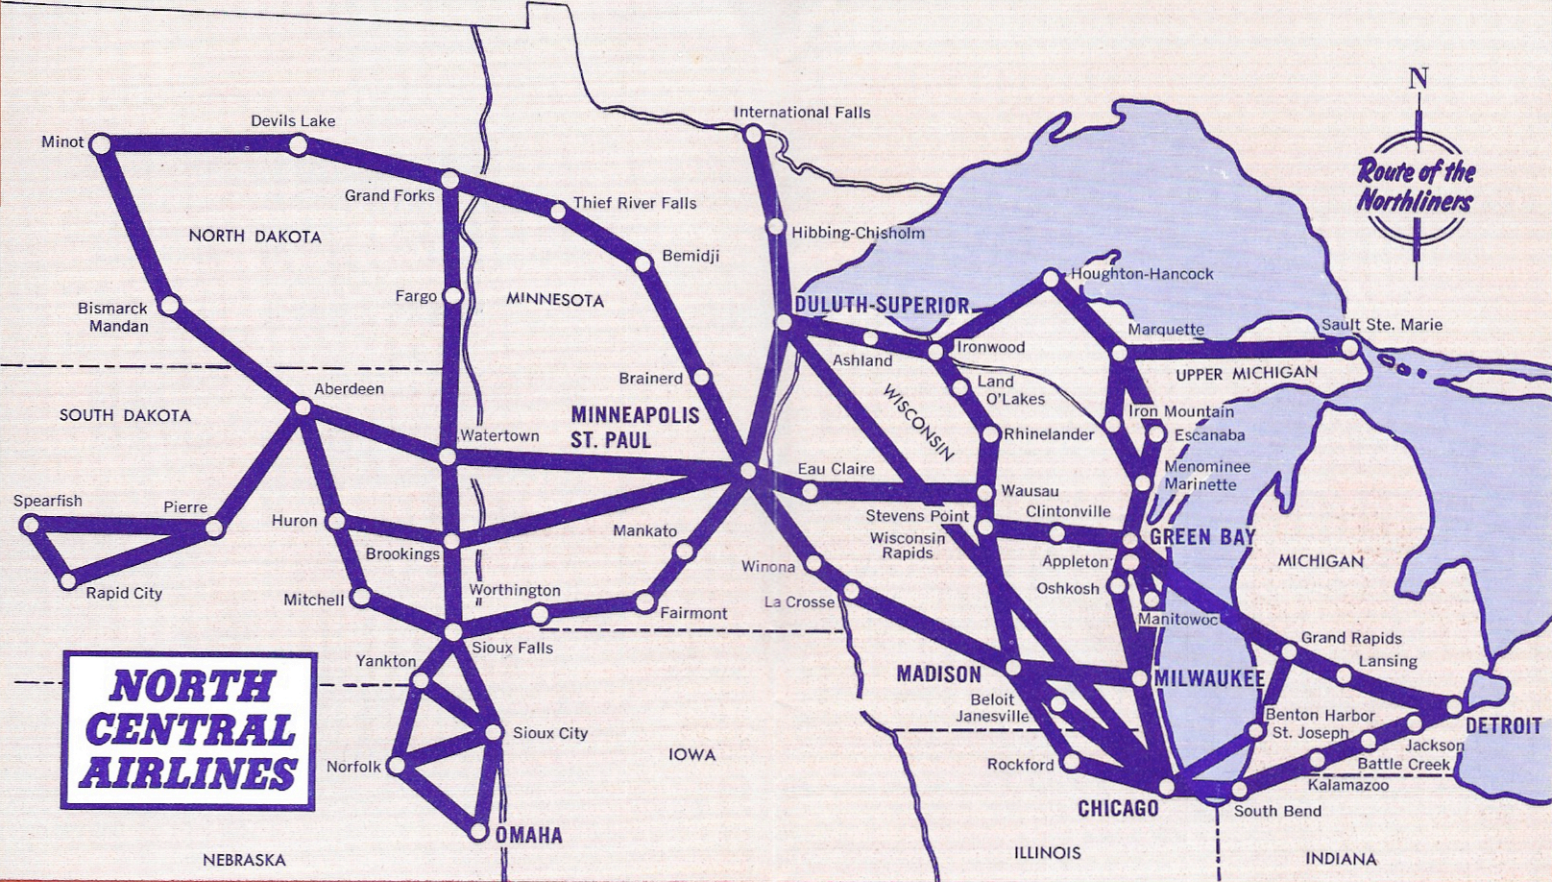

**NORTH
CENTRAL
AIRLINES**

RESERVATIONS — INFORMATION — GROUND TRANSPORTATION