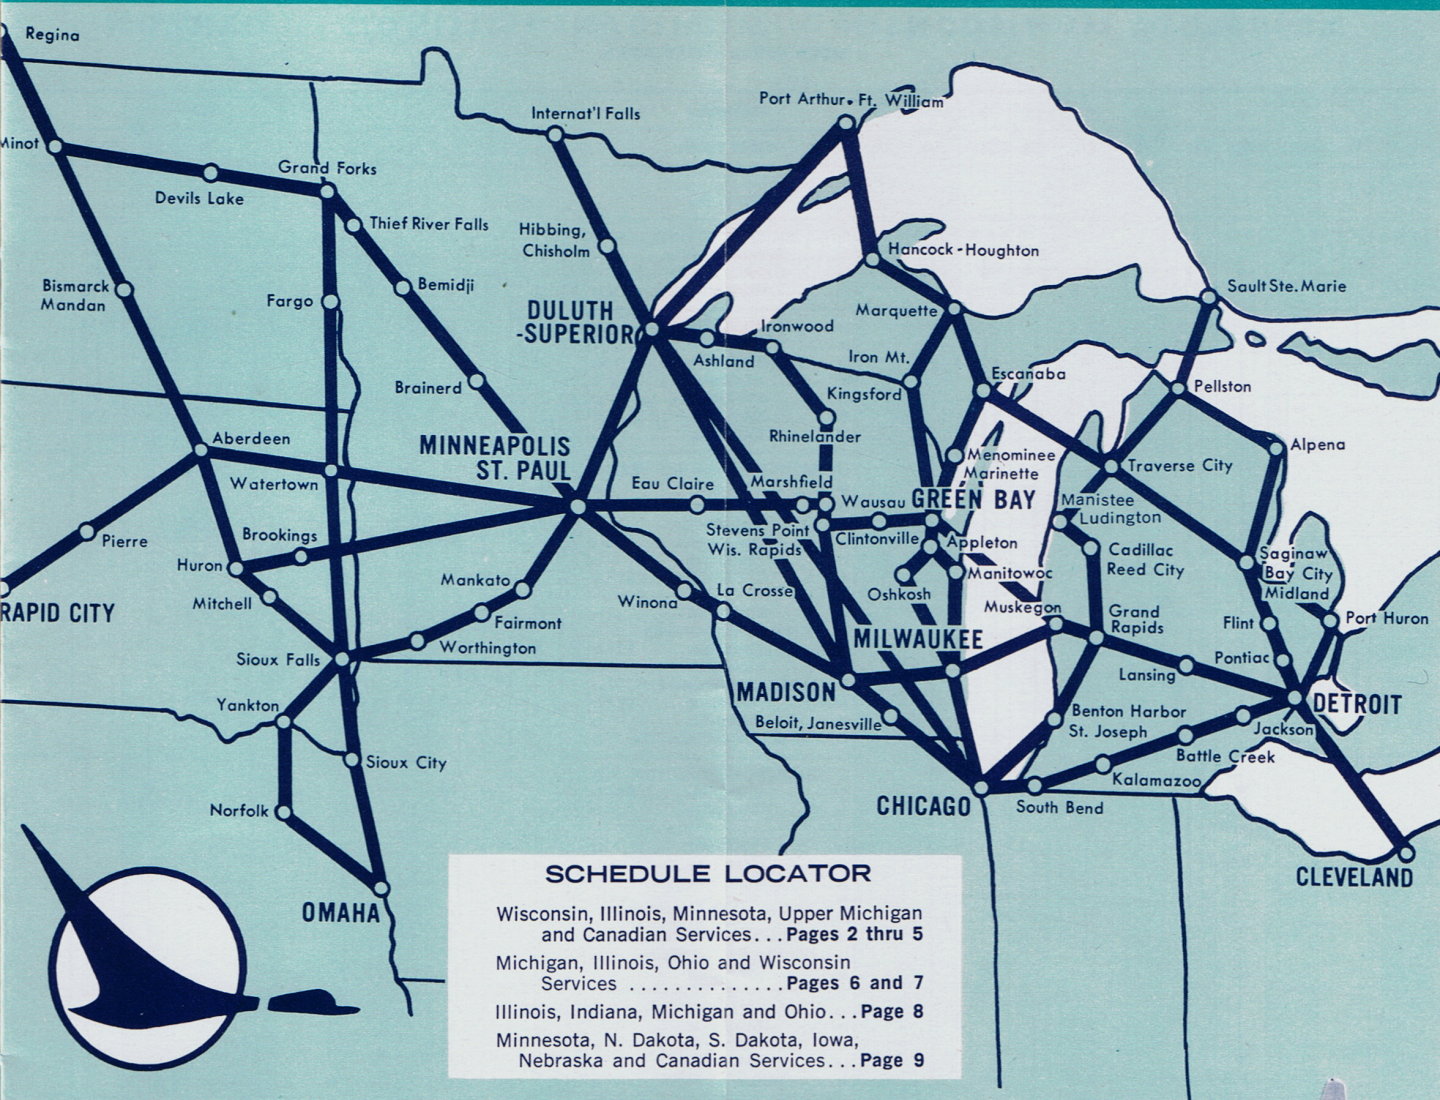

Enjoy swift, luxurious **CONVAIR** Super Northliner flights

NORTH CENTRAL AIRLINES, INC.

6201 34th AVENUE SOUTH • MINNEAPOLIS 50, MINNESOTA