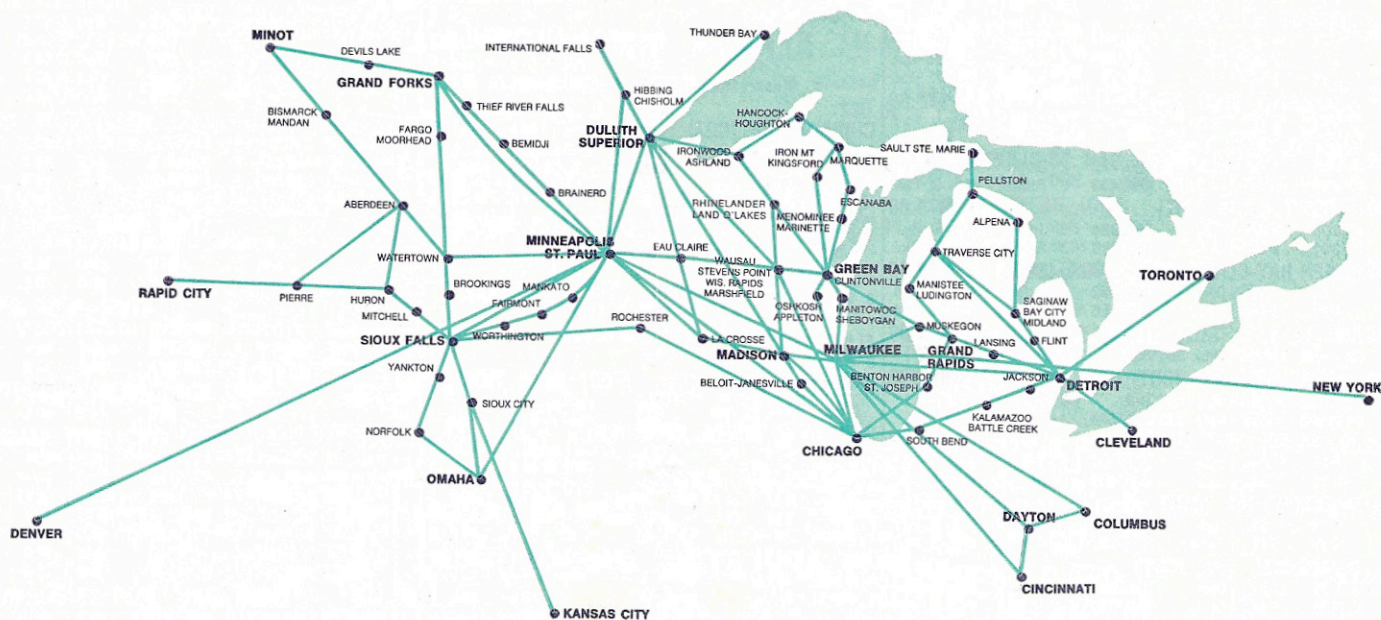

EFFECTIVE SEPTEMBER 4, 1973 THRU OCTOBER 27, 1973

17
20

good people make ^{our} ~~an~~ airline great

NORTH CENTRAL AIRLINES

NORTH CENTRAL AIRLINES

FLY THE NORTH CENTRAL NONSTOPS

Cincinnati-Milwaukee

Columbus-Milwaukee

Dayton-Milwaukee

Detroit-Milwaukee

New York-Milwaukee

Chicago-Rochester

Chicago-Grand Rapids

Chicago-Minneapolis/St. Paul

Denver-Minneapolis/St. Paul

Grand Forks-Minneapolis/St. Paul