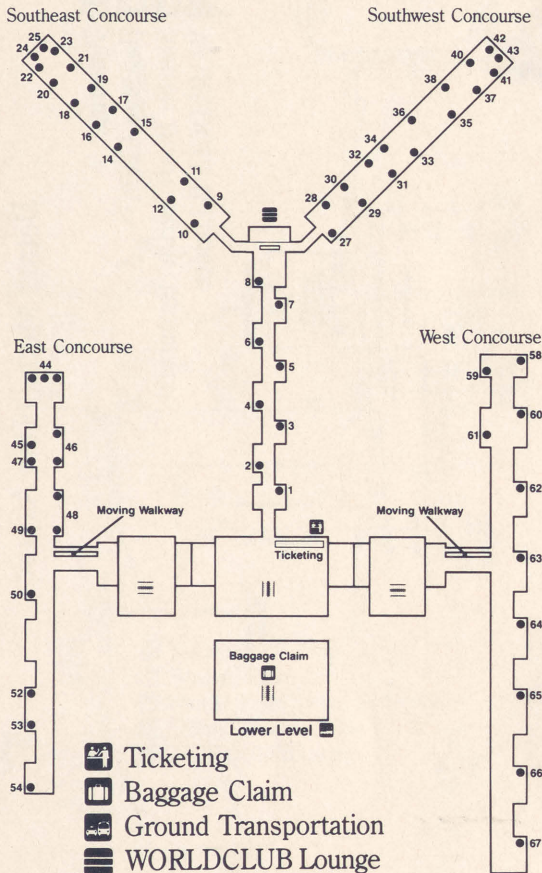

Memphis International Airport

Frequent guests deserve special treatment with more generous rewards, more often.

As a Radisson Frequent Guest, you'll earn ten points for virtually every dollar spent at all Radissons, and at almost **all** rates. We'll even start you off with 2500 bonus points for enrolling.

Whether on business or vacation, you'll be earning free flights, free hotel stays and free car rentals. So reward yourself *everytime* you travel. Enroll now in the Radisson Frequent Guest Awards Program by calling 1-800-228-9822.

STAYING POWER

1-800-228-9822

Equipment designated AIR indicates Airlink Service

Airlink Flights

1700-1999
2300-2699
2700-2899
3200-3299
3800-3999

Operated By

PSA
Express Airlines I
Simmons
Mesaba
Big Sky

ST - Stops	X - Except	4 - Thursday
a - AM	1 - Monday	5 - Friday
p - PM	2 - Tuesday	6 - Saturday
	3 - Wednesday	7 - Sunday

Northwest Toll-Free Number: 1-800-225-2525

Schedule Subject to Change

The Radisson Hotels

©1987 The Radisson Hotel Corporation