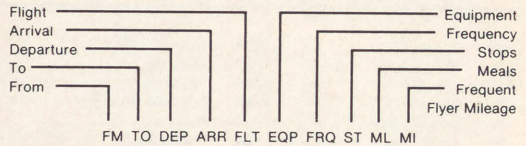

How To Fly Northwest And Land A Cashback Bonus.

Just use your DiscoverSM Card, the card with no annual fee. Then, with every Northwest ticket you buy, you'll earn a yearly Cashback Bonus—up to 1% based on your annual level of purchases.

The Discover Card and Northwest Airlines. The perfect way to get your next trip off the ground.

For people who expect value.

© 1988 Greenwood Trust Company. Member FDIC.

HOW TO USE THIS TIMETABLE

This timetable is arranged alphabetically by airport code, not by city name. This schedule lists all nonstop Northwest and NW Airlink flights as well as selected one- and two-stop flights.

If you can't find a direct flight from your origin to your destination it's easy to build a connection via one of our four hubs, DTW, MEM, MKE and MSP or via our international gateways of BOS, JFK, ORD, SEA, SFO, and LAX. Follow these steps to build a connection.

- Choose a flight from origin to hub or gateway
- Note arrival time at hub or gateway
- Allow enough time to make your flight by adding the minimum connecting time to your arrival time in hub or gateway
- Find the best flight to your destination
- You may want to check another hub or gateway for a faster trip (you can get from Washington DC to Seattle via DTW, MEM, MKE or MSP)