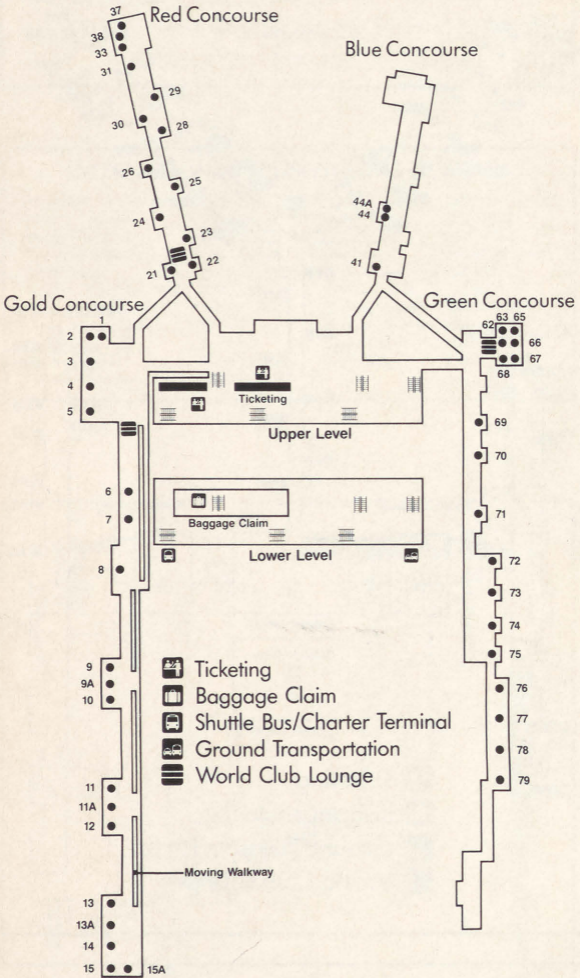

Minneapolis/St. Paul International Airport

MINIMUM CONNECTING TIMES

NW Domestic to NW Domestic :30

NW Domestic to NW International

BOS	:40
DTW	:30
JFK	:40
LAX	:30
MEM	:30
MIA	:30
MSP	:40
ORD	:30
SEA	:30
SFO	:40

NW International to NW Domestic

BOS	1:00
DTW	1:30
JFK	1:45
LAX	1:30
MEM	1:15
MIA	1:00
MSP	1:30
ORD	1:30
SEA	1:00
SFO	1:30