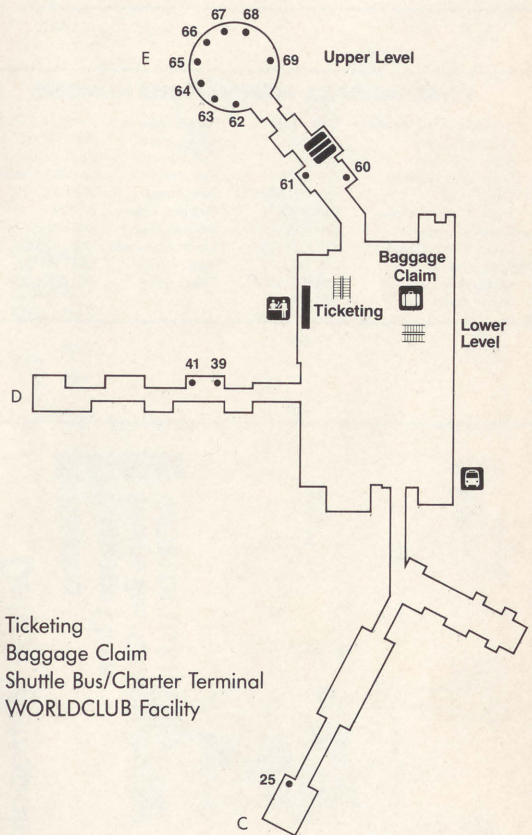

Milwaukee Airport

NORTHWEST

THE BEST BUSINESSMEN ARE QUICK ON THEIR FEET.

In today's world, you've got to stay on your toes, and still make it look easy. We can help.

Northwest flies you to 200 U.S. cities, to Europe and to business centers in Asia.

So for a seminar in Seattle or a meeting in Tokyo, call your travel agent or Northwest—we'll get you there without a lot of fancy footwork.

LOOK TO US. NORTHWEST AIRLINES