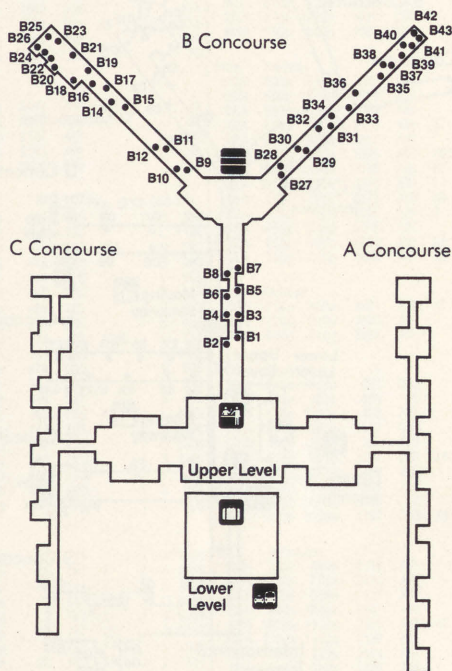

MEMPHIS

- Ticketing
- Baggage Claim
- Shuttle Bus/Charter Terminal
- Ground Transportation
- WorldClub Facility

MINIMUM CONNECTING TIMES

Memphis to NW International City	25 minutes
NW International City to Memphis	1 hour 15 minutes