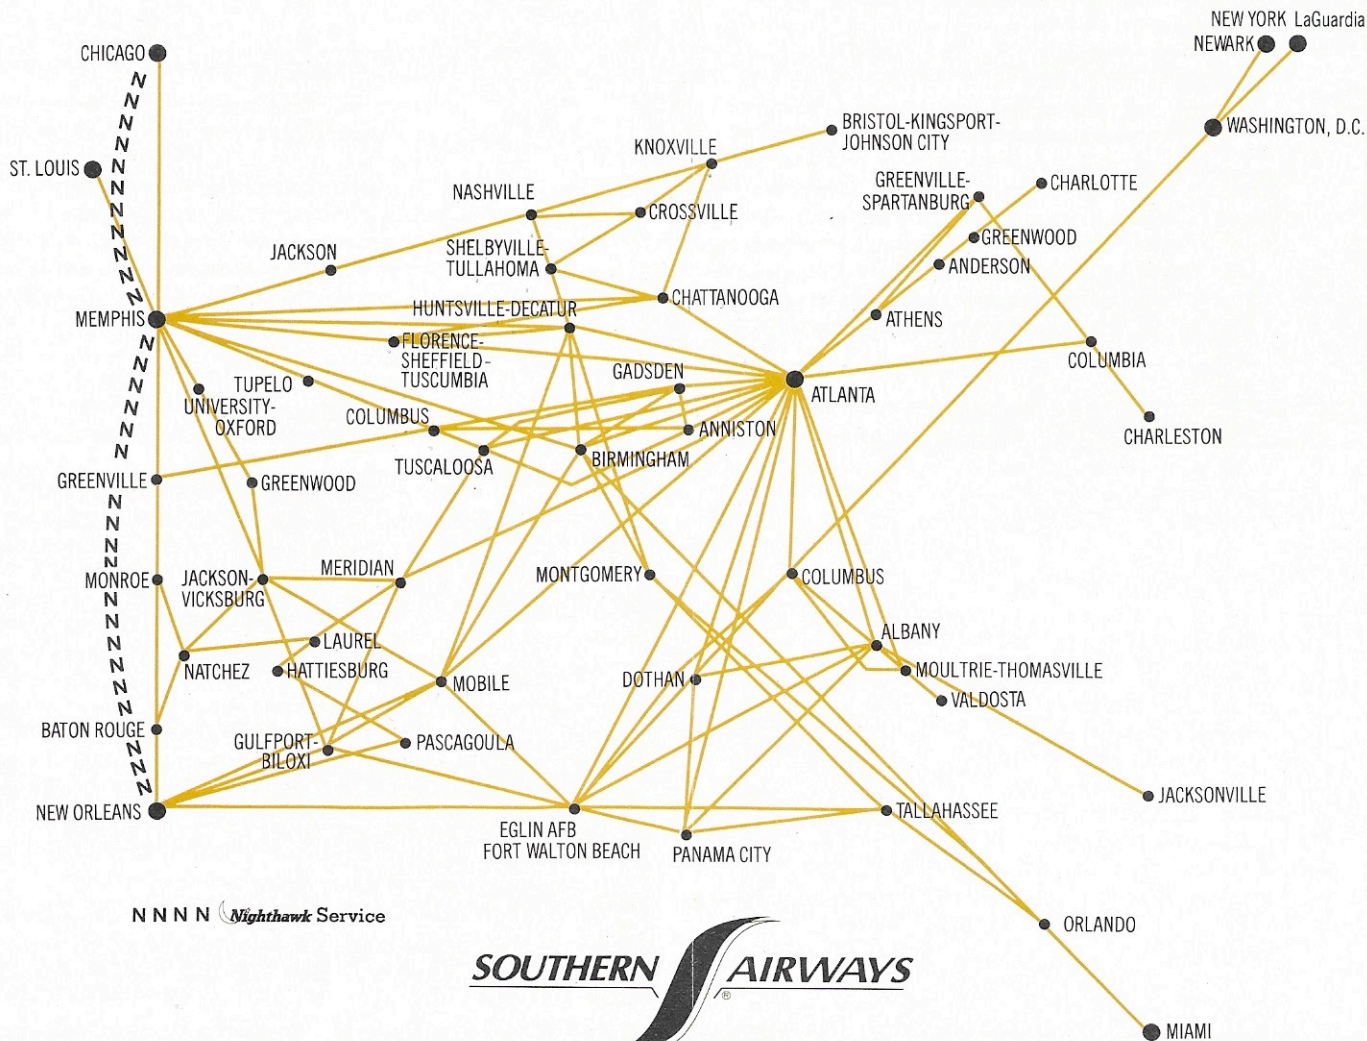

What's Your Pleasure?

Is it golf, swimming, deep-sea fishing, big-city entertainment, or a secluded spot where you can do your own thing? You name it. We have special, all-inclusive

HEYDAY HOLIDAY TOURS

Designed for pure pleasure. Your pleasure.

We will be happy to tell you about them.